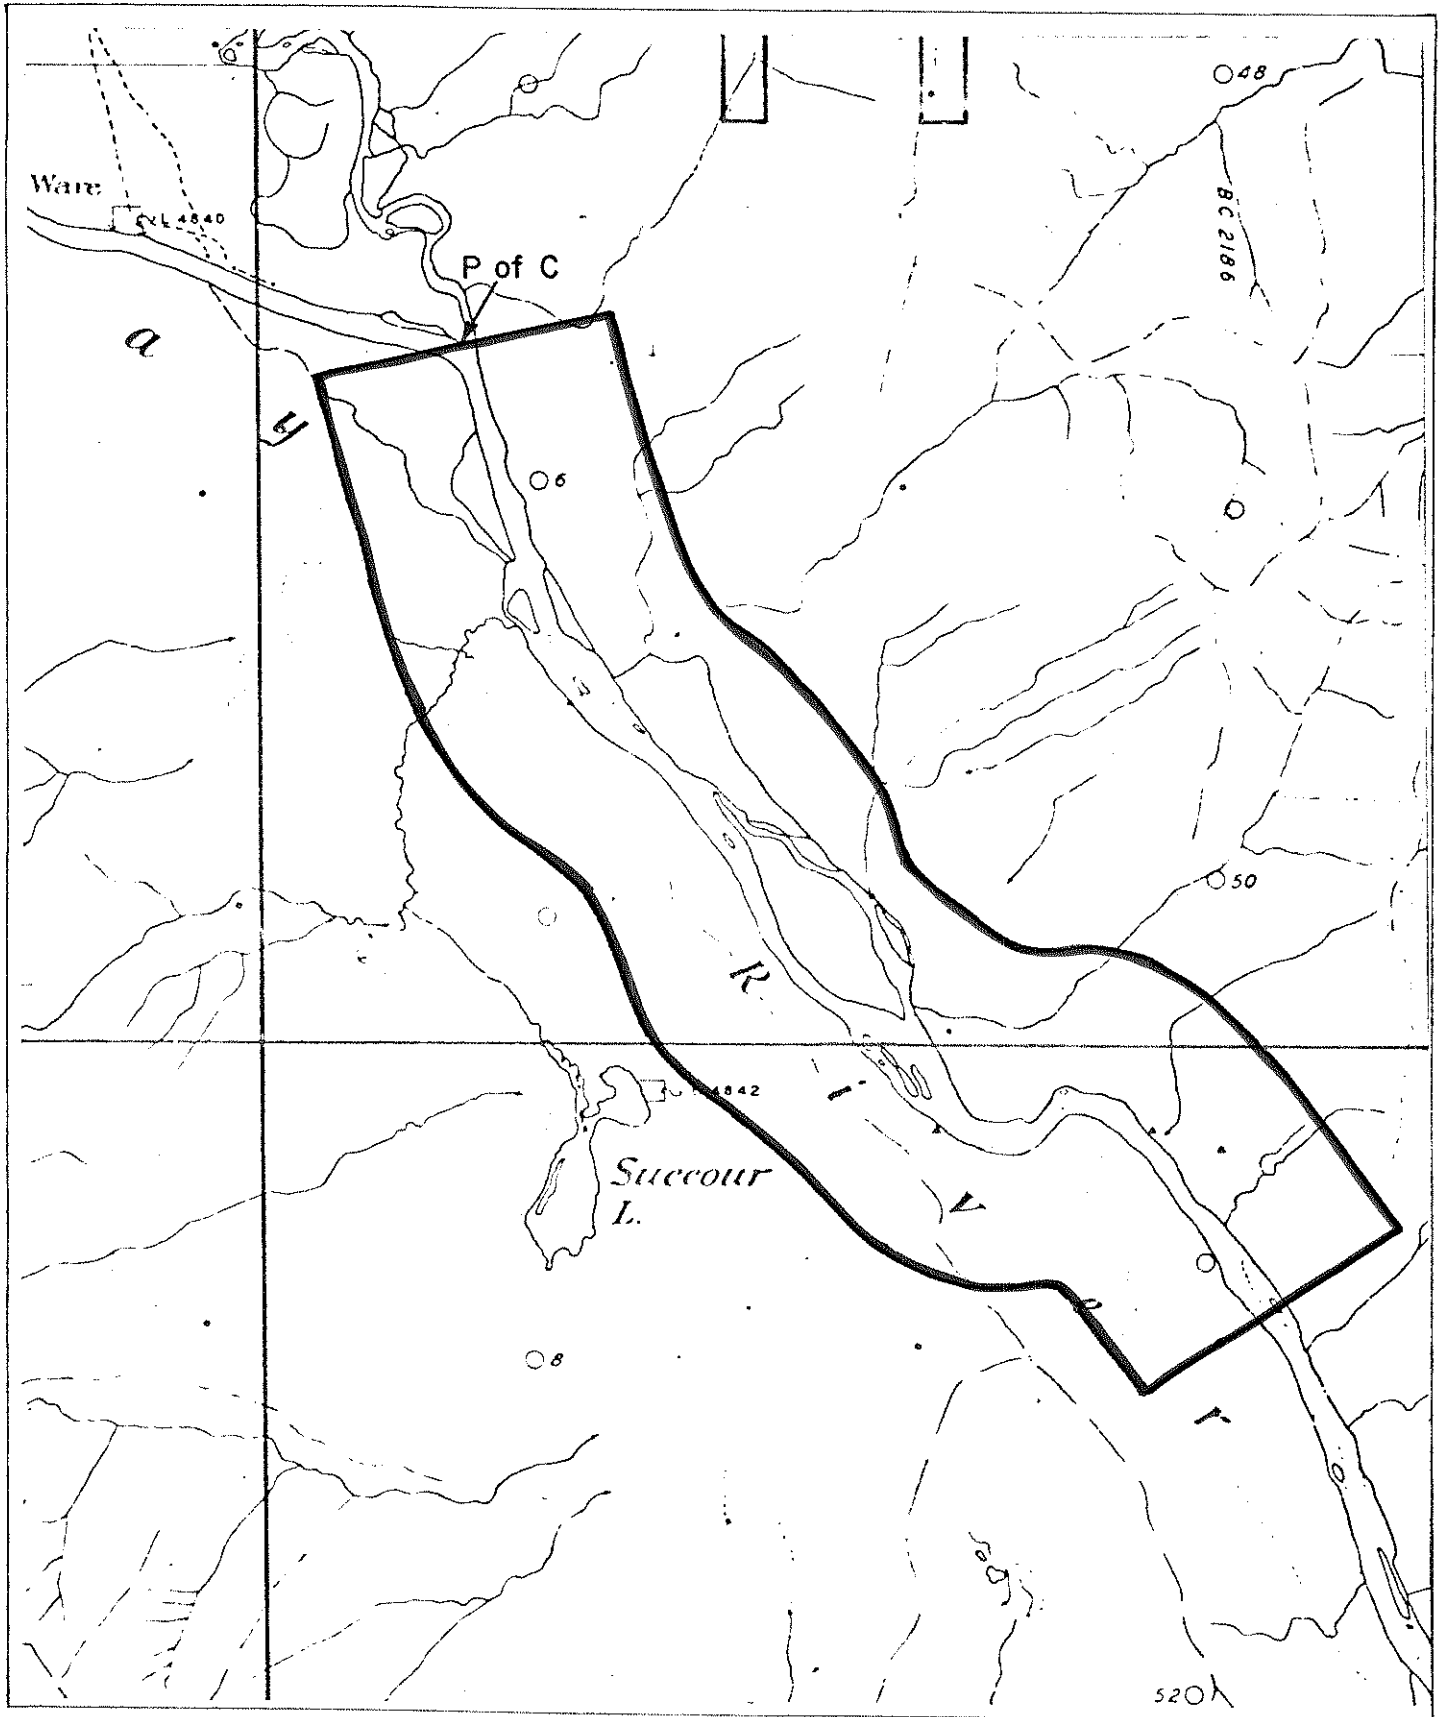

Province of British Columbia  
Ministry of Energy, Mines and Petroleum Resources  
MINERAL RESOURCES BRANCH-TITLES DIVISION

FINLAY R. DESIGNATED PLACER AREA

SCALE- 1 : 50 000

CONTOUR INTERVAL- ———

MINING DIVISION	OMINECA	SKETCH PREPARED BY	R. LAYFIELD
LAND DISTRICT	CASSIAR	MINERAL TITLES DRAUGHTING,	VICTORIA B.C.
MAP NO.	94 F/5E	DATE	81 · 04 · 23