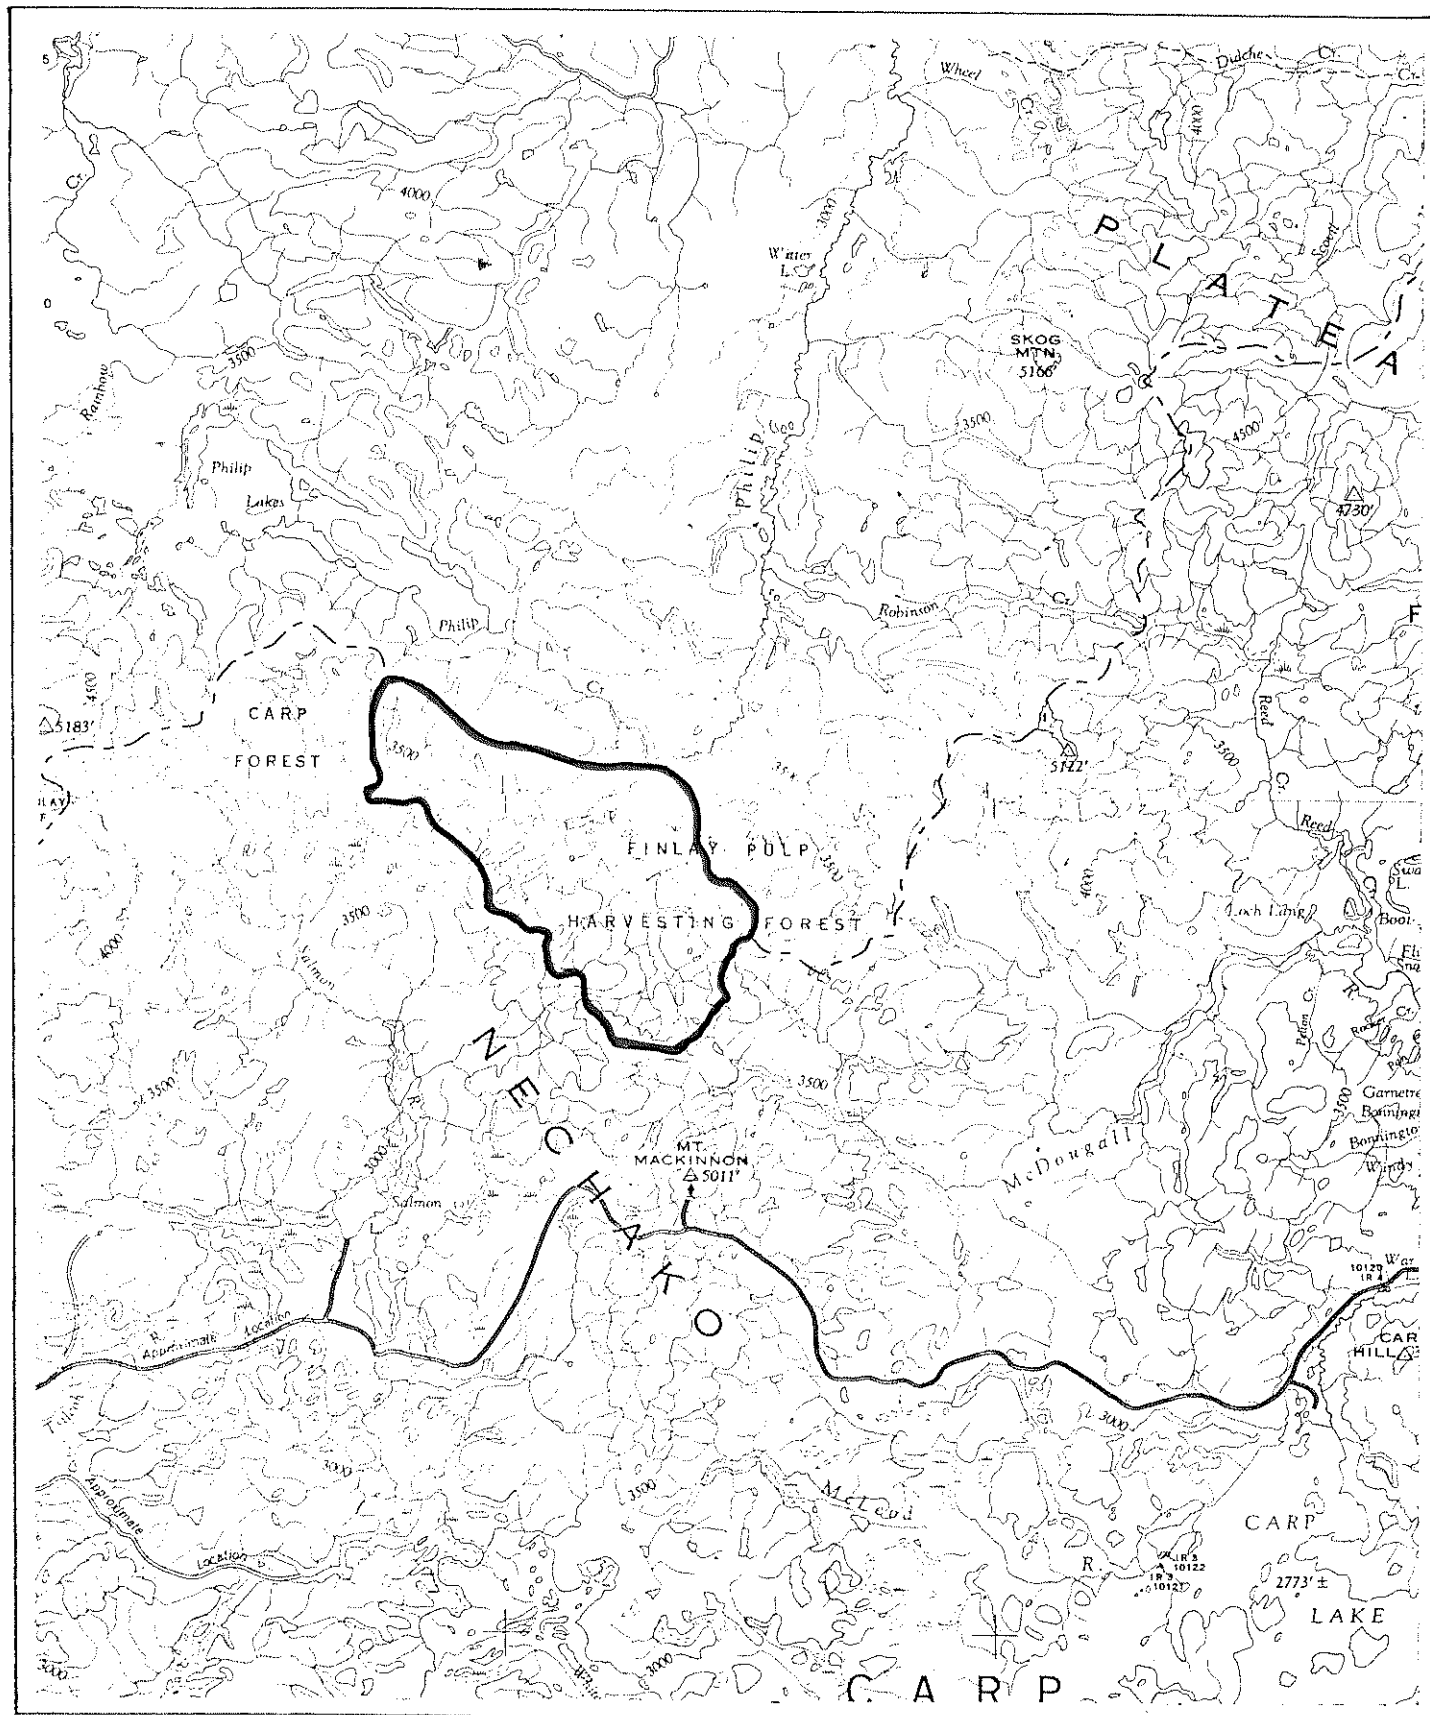

Province of British Columbia
Ministry of Energy, Mines and Petroleum Resources
MINERAL RESOURCES BRANCH—TITLES DIVISION

MOOSE CR. DESIGNATED PLACER AREA

SCALE- 1 : 250 000

CONTOUR INTERVAL- 500 ft.

MINING DIVISION OMINECA	SKETCH PREPARED BY R. LAYFIELD
LAND DISTRICT CARIBOO	MINERAL TITLES DRAUGHTING, VICTORIA B.C.
MAP NO. 93 0/4E-W & 93 J/13E-W	DATE 80-12-01