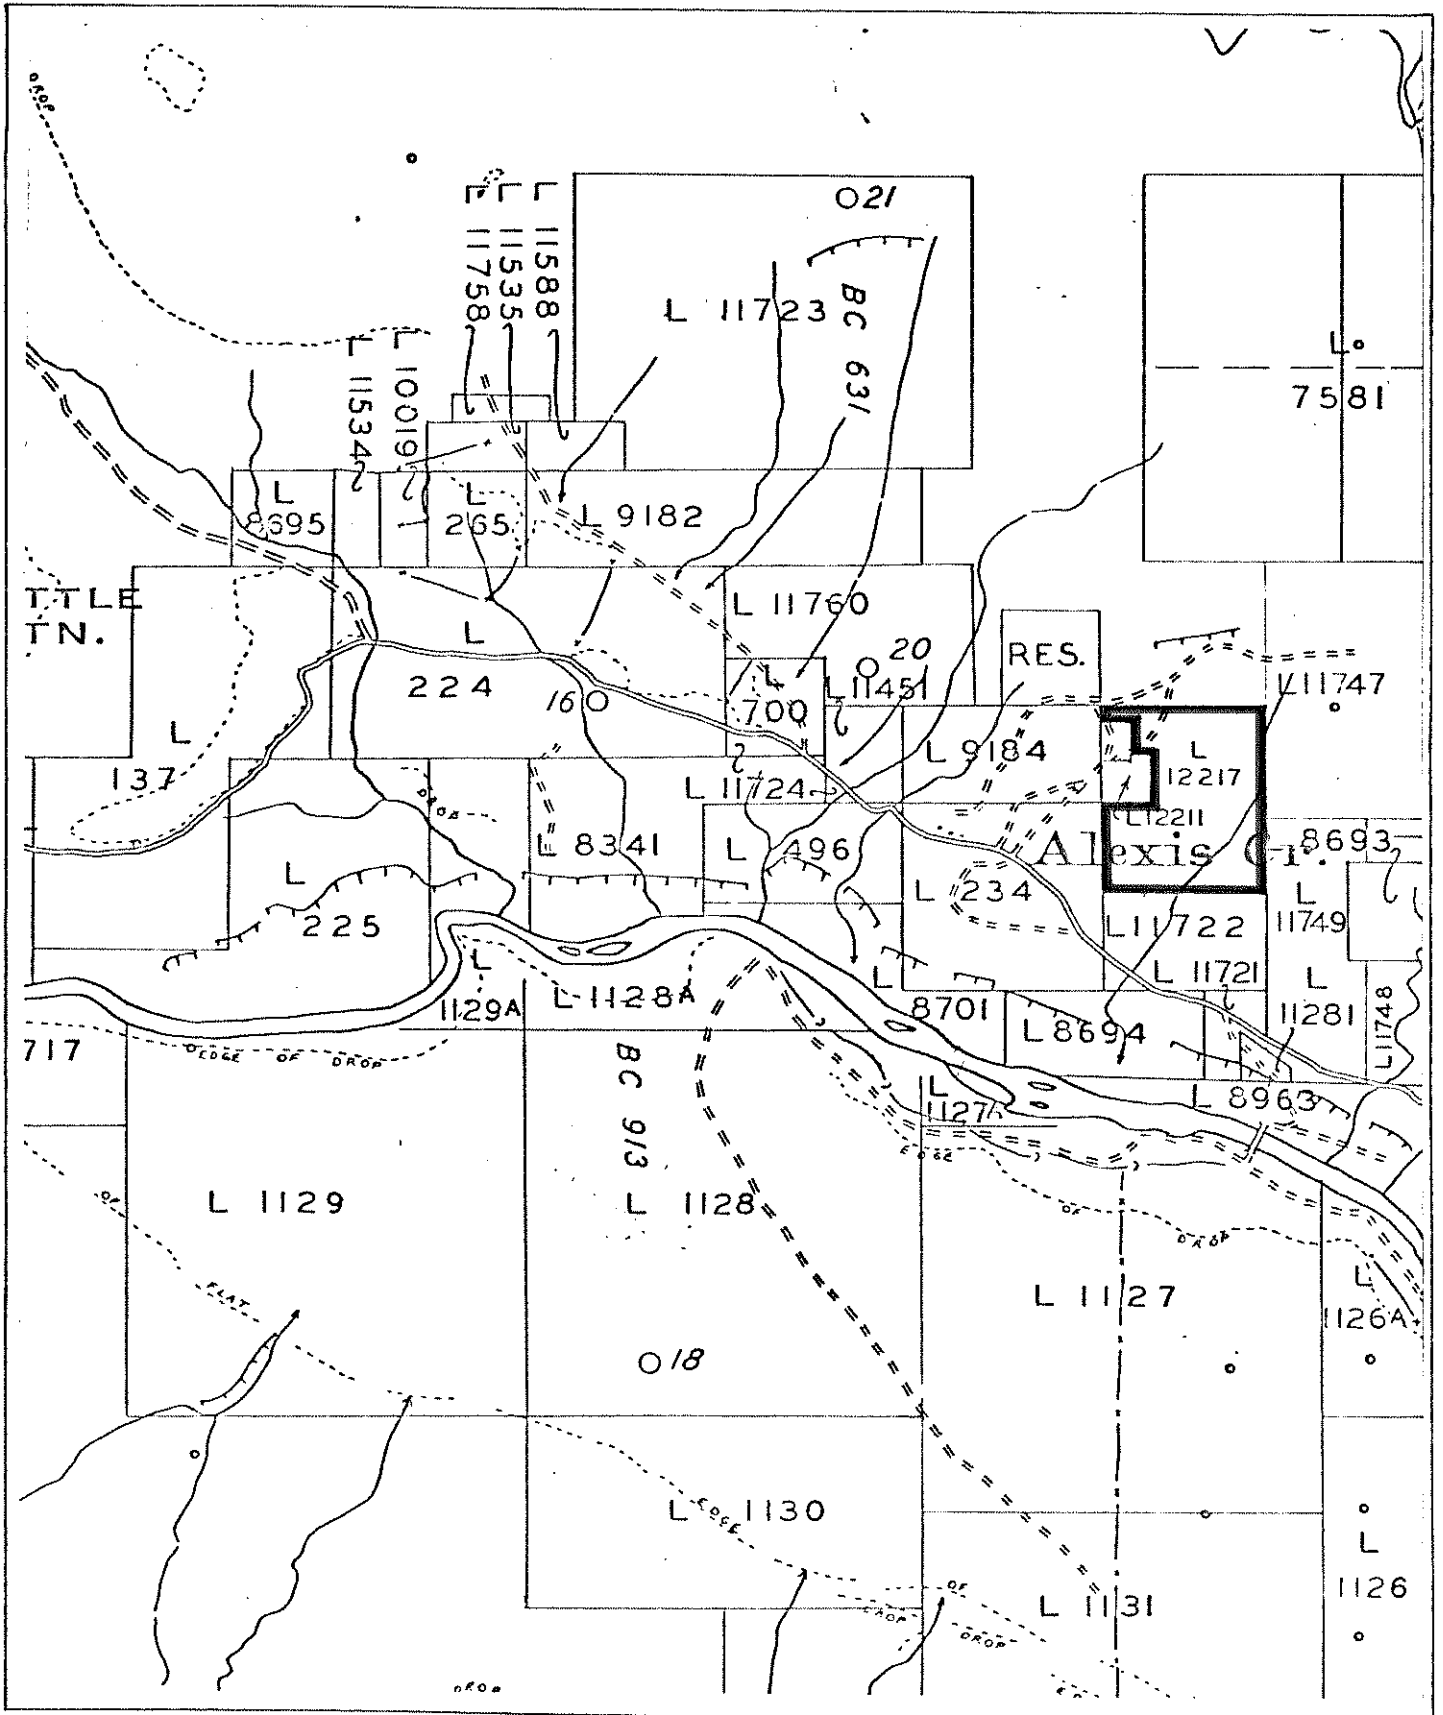

Province of British Columbia
Ministry of Energy, Mines and Petroleum Resources
MINERAL RESOURCES BRANCH-TITLES DIVISION

SCALE- 1: 31 680

CONTOUR INTERVAL- _____

MINING DIVISION CARIBOO	SKETCH PREPARED BY R. LAYFIELD
LAND DISTRICT CARIBOO	MINERAL TITLES DRAUGHTING, VICTORIA B.C.
MAP NO. 93B/3W	DATE 81-07-16