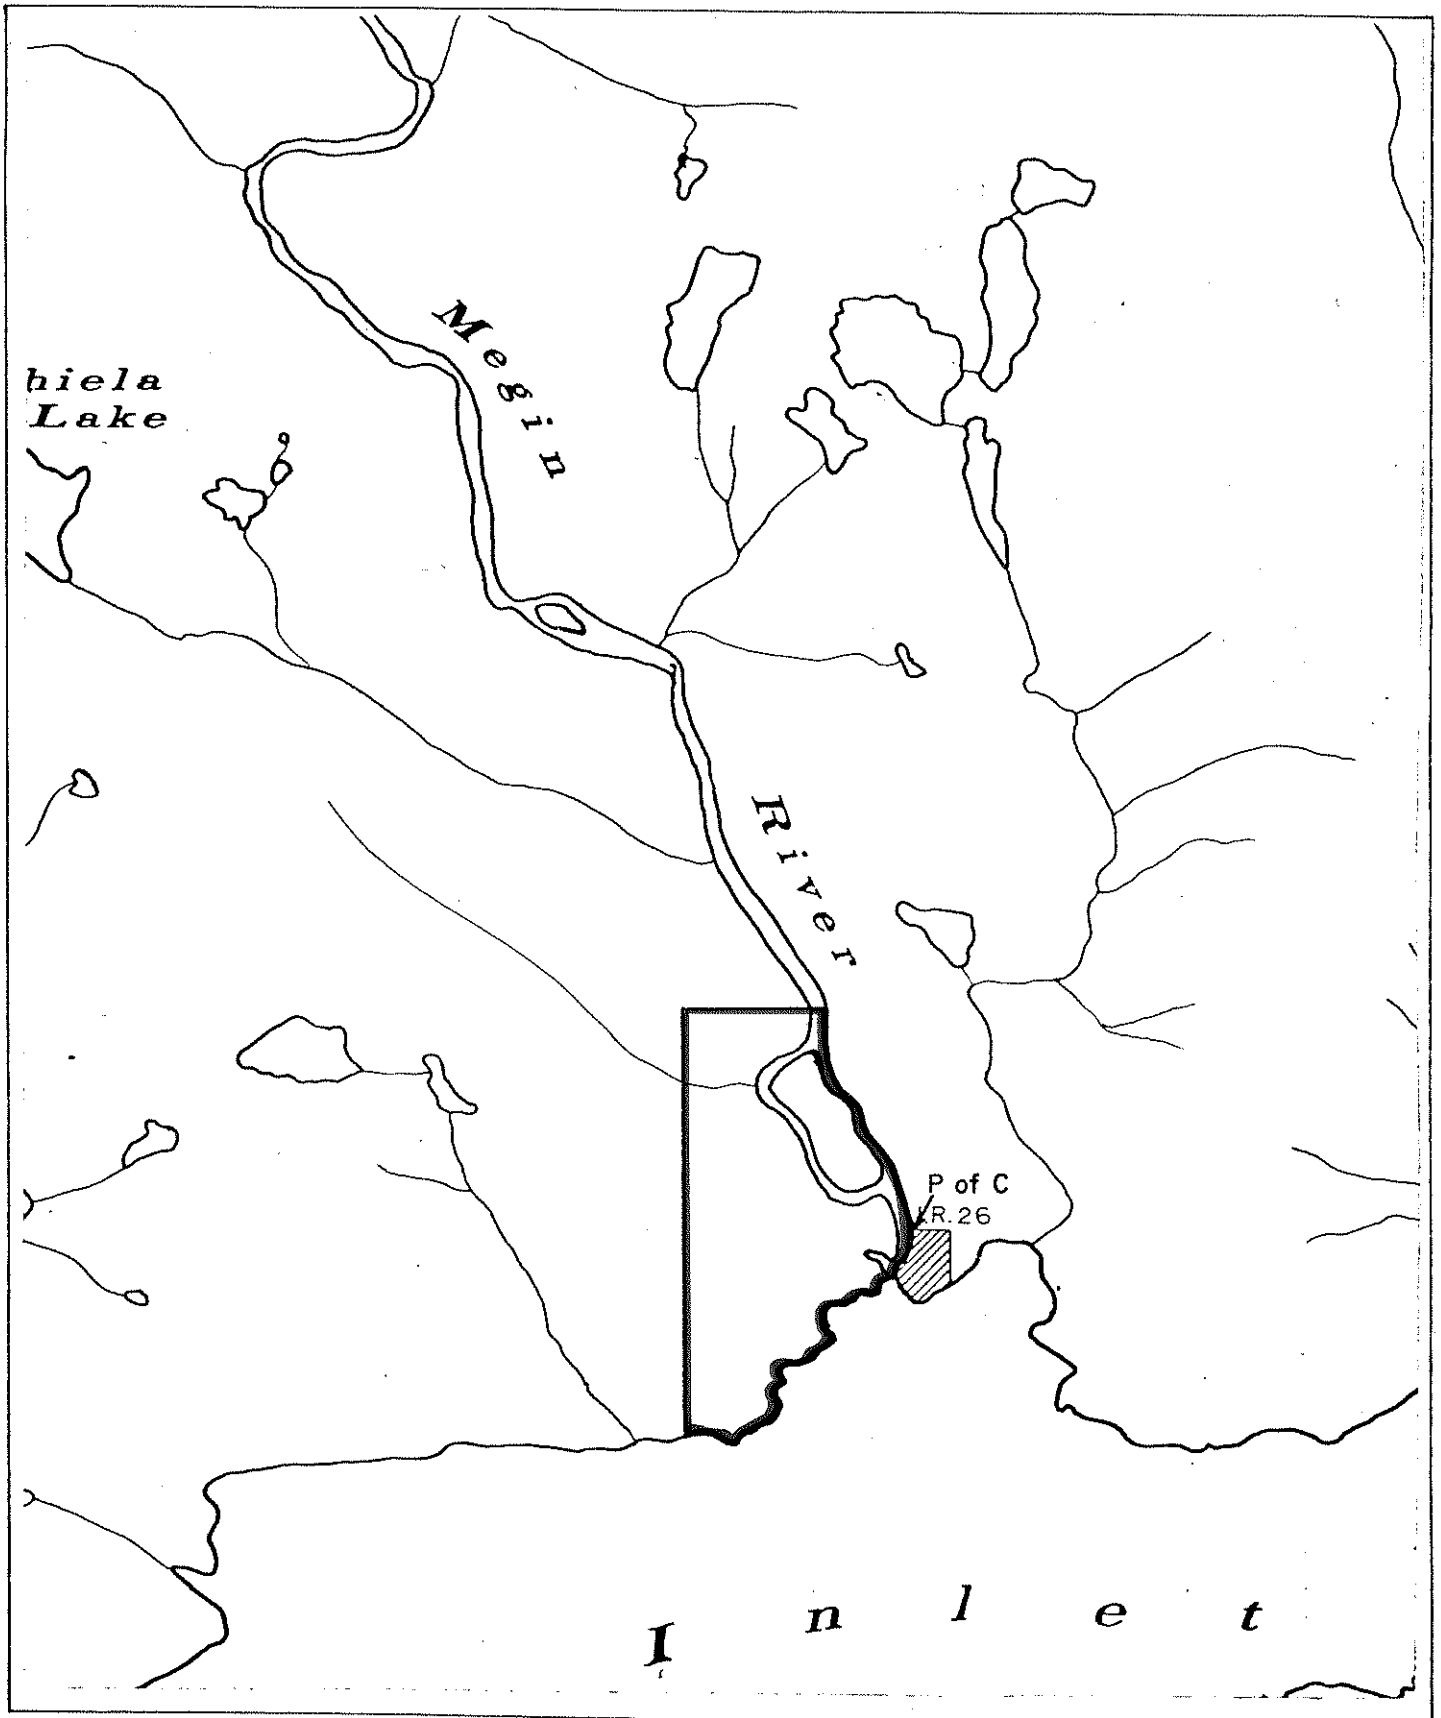

Province of British Columbia
Ministry of Energy, Mines and Petroleum Resources
MINERAL RESOURCES BRANCH-TITLES DIVISION

SCALE- 1 : 31 680

CONTOUR INTERVAL- ———

MINING DIVISION ALBERNI	SKETCH PREPARED BY R. LAYFIELD
LAND DISTRICT CLAYOQUOT	MINERAL TITLES DRAUGHTING, VICTORIA B.C.
MAP NO. 92E/8E	DATE 81-03-17