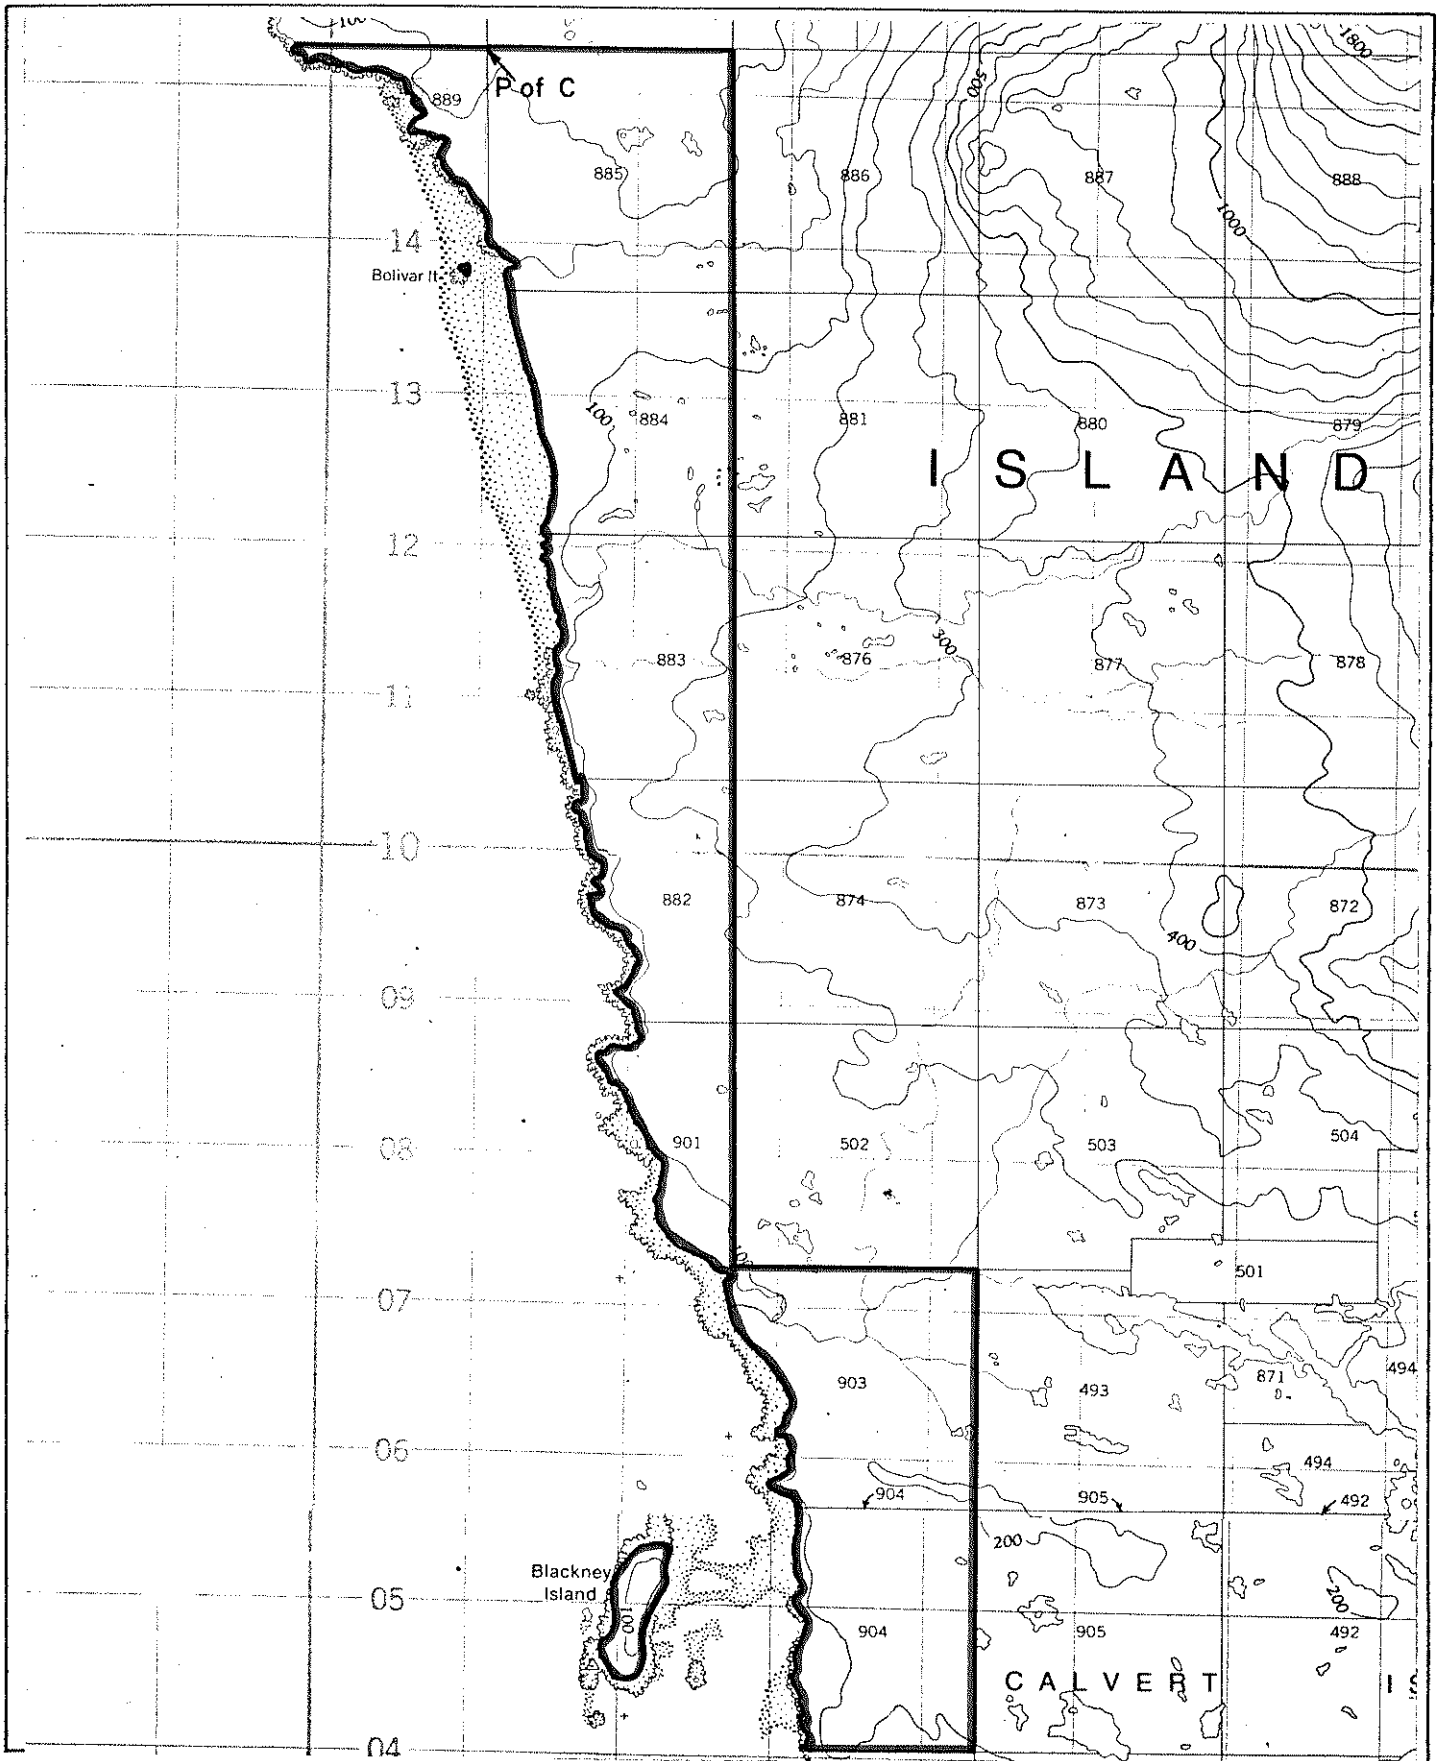

Province of British Columbia
Ministry of Energy, Mines and Petroleum Resources
MINERAL RESOURCES BRANCH-TITLES DIVISION

SCALE- 1 : 50 000

CONTOUR INTERVAL- 100 ft.

MINING DIVISION SKEENA	SKETCH PREPARED BY R. LAYFIELD
LAND DISTRICT RANGE 2, COAST	MINERAL TITLES DRAUGHTING, VICTORIA B.C.
MAP NO. 102 P/8E, 9E	DATE 81.03.12