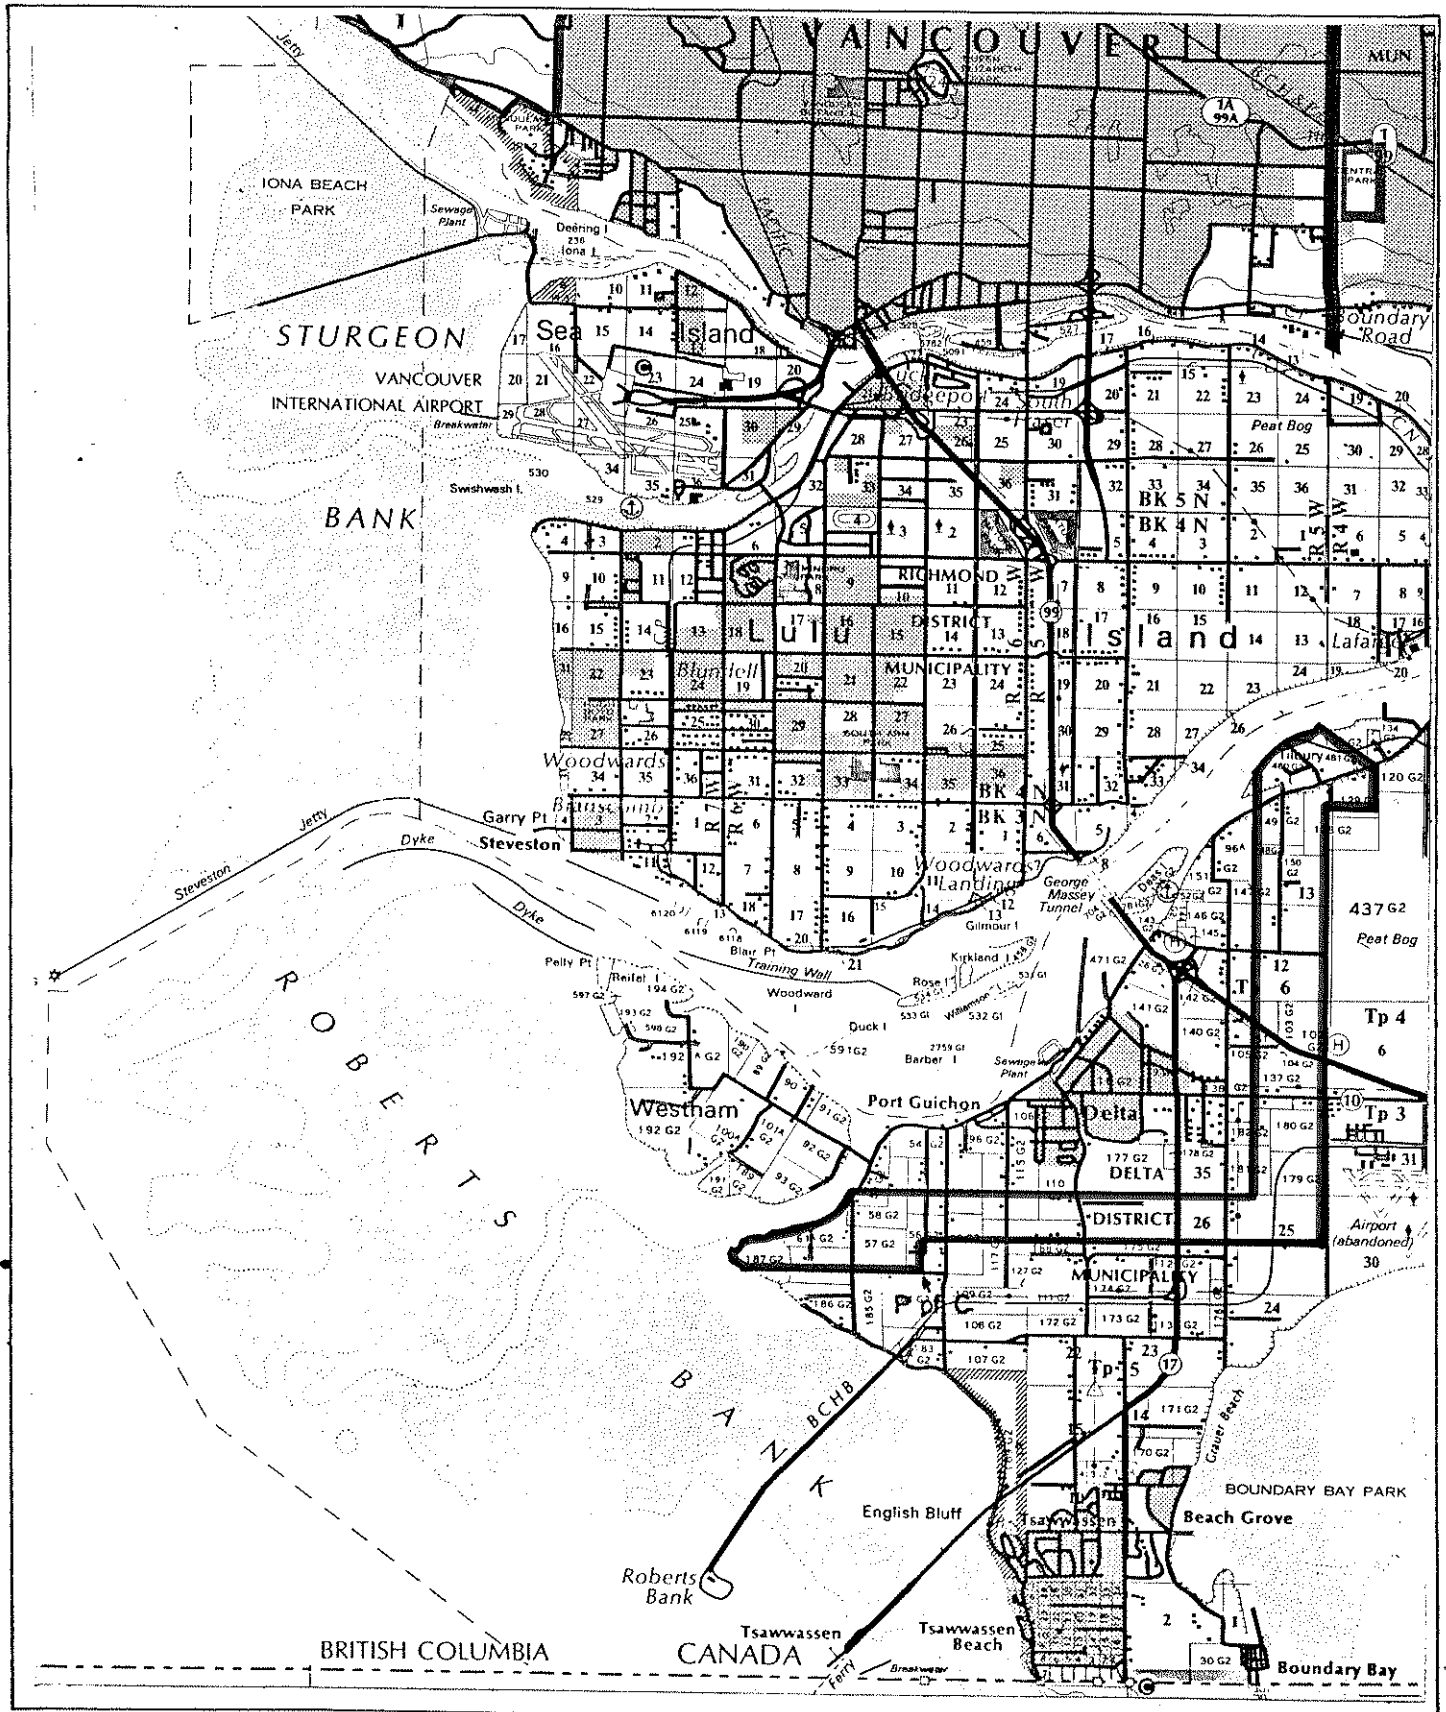

Province of British Columbia
Ministry of Energy, Mines and Petroleum Resources
MINERAL RESOURCES BRANCH-TITLES DIVISION

VANCOUVER ISLAND NATURAL GAS PIPELINE

SCALE- 1: 250 000

CONTOUR INTERVAL- ———

MINING DIVISION NEW WESTMINSTER	SKETCH PREPARED BY R. LAYFIELD
LAND DISTRICT GROUP 2, NEW WESTMINSTER	MINERAL TITLES DRAUGHTING, VICTORIA B.C.
MAP NO. 926/3E	DATE 81.04.01