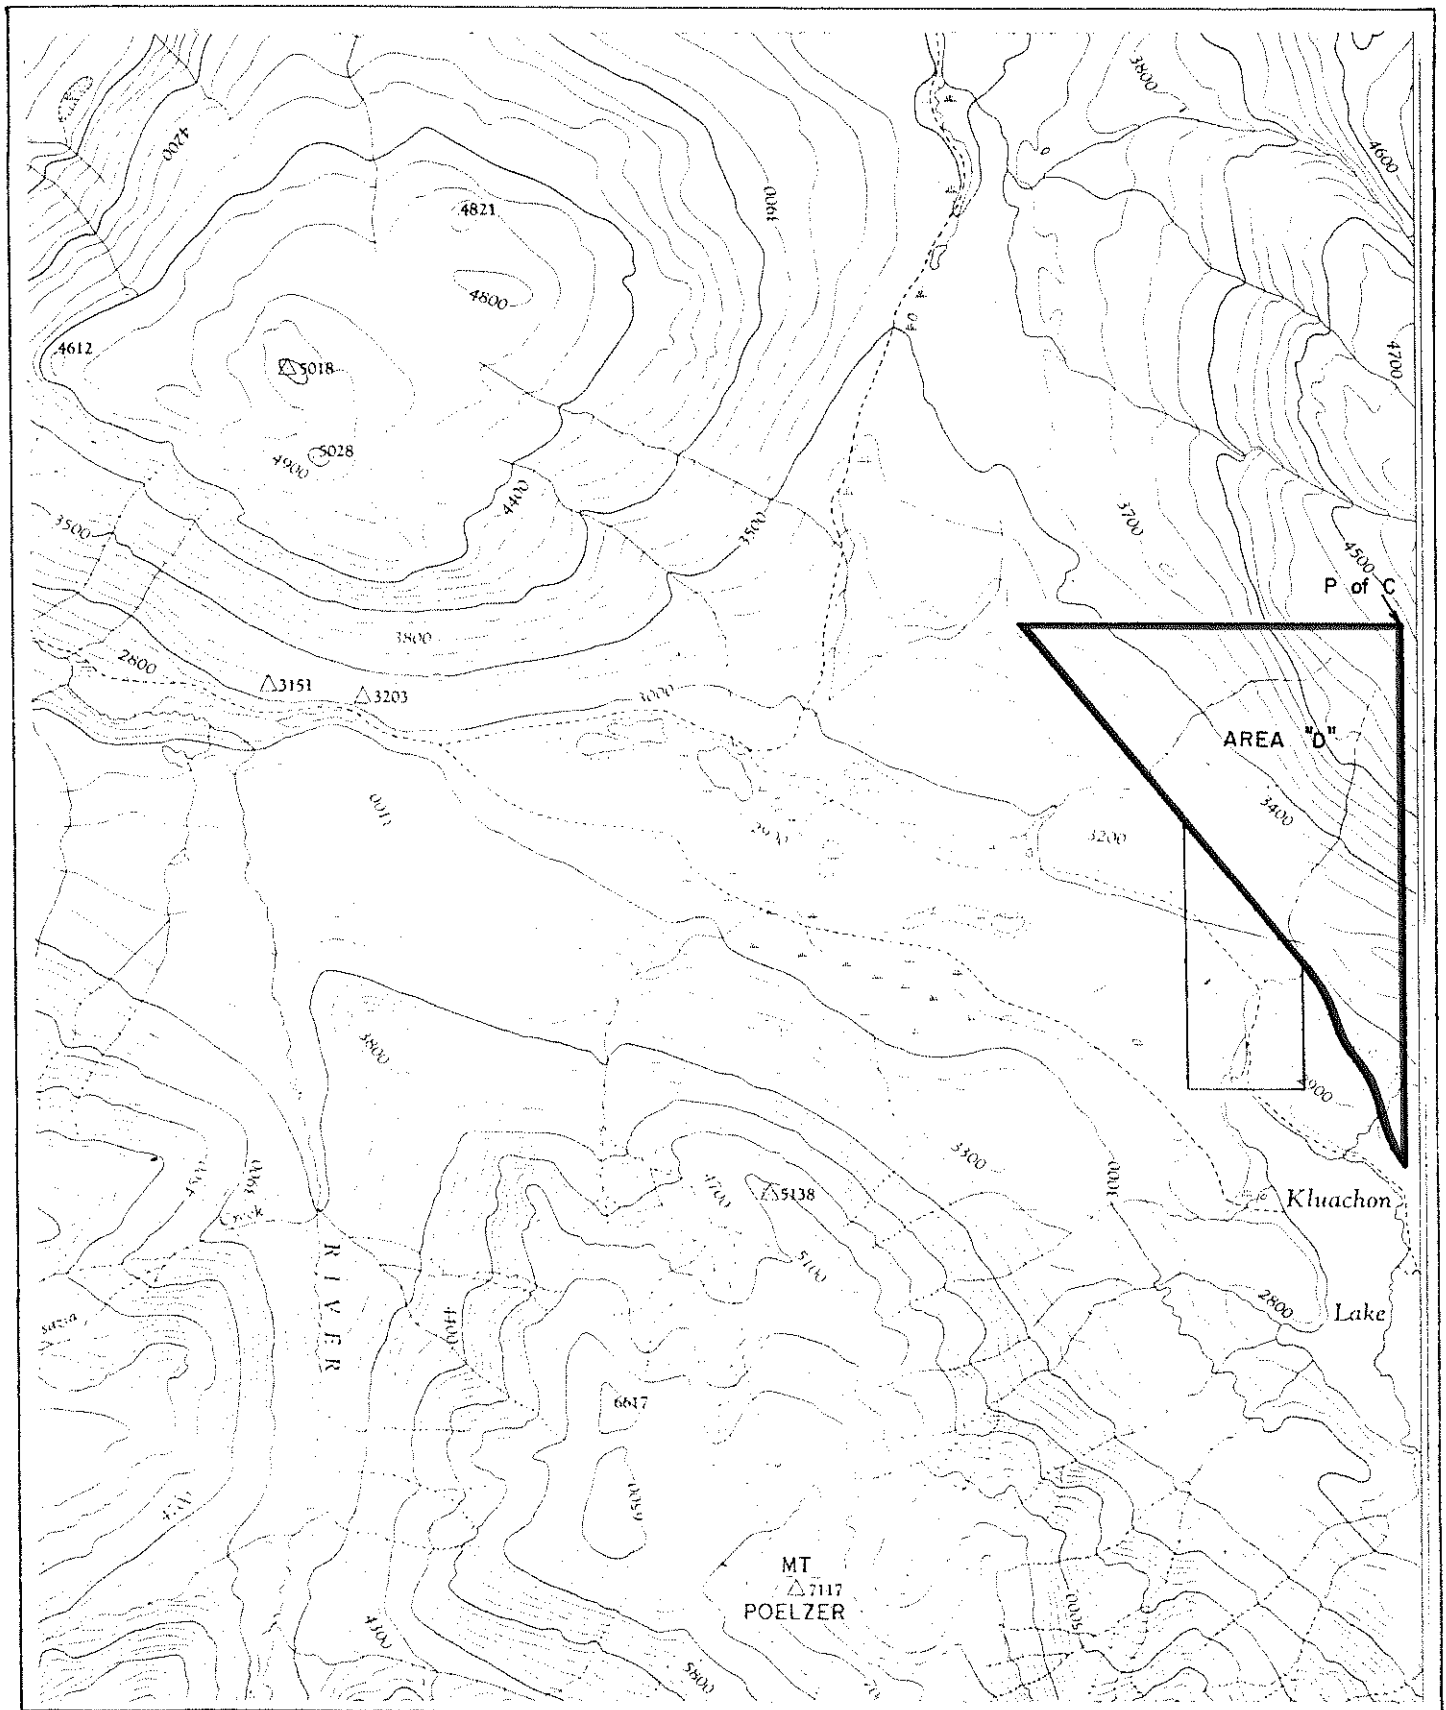

Province of British Columbia  
Ministry of Energy, Mines and Petroleum Resources  
MINERAL RESOURCES BRANCH-TITLES DIVISION

PROPOSED RESIDENTIAL SUBDIVISION

SCALE- 1:50 000

CONTOUR INTERVAL- 100 ft.

MINING DIVISION LIARD	SKETCH PREPARED BY R. LAYFIELD
LAND DISTRICT CASSIAR	MINERAL TITLES DRAUGHTING, VICTORIA B.C.
MAP NO. 104G/16E	DATE 80-10-30