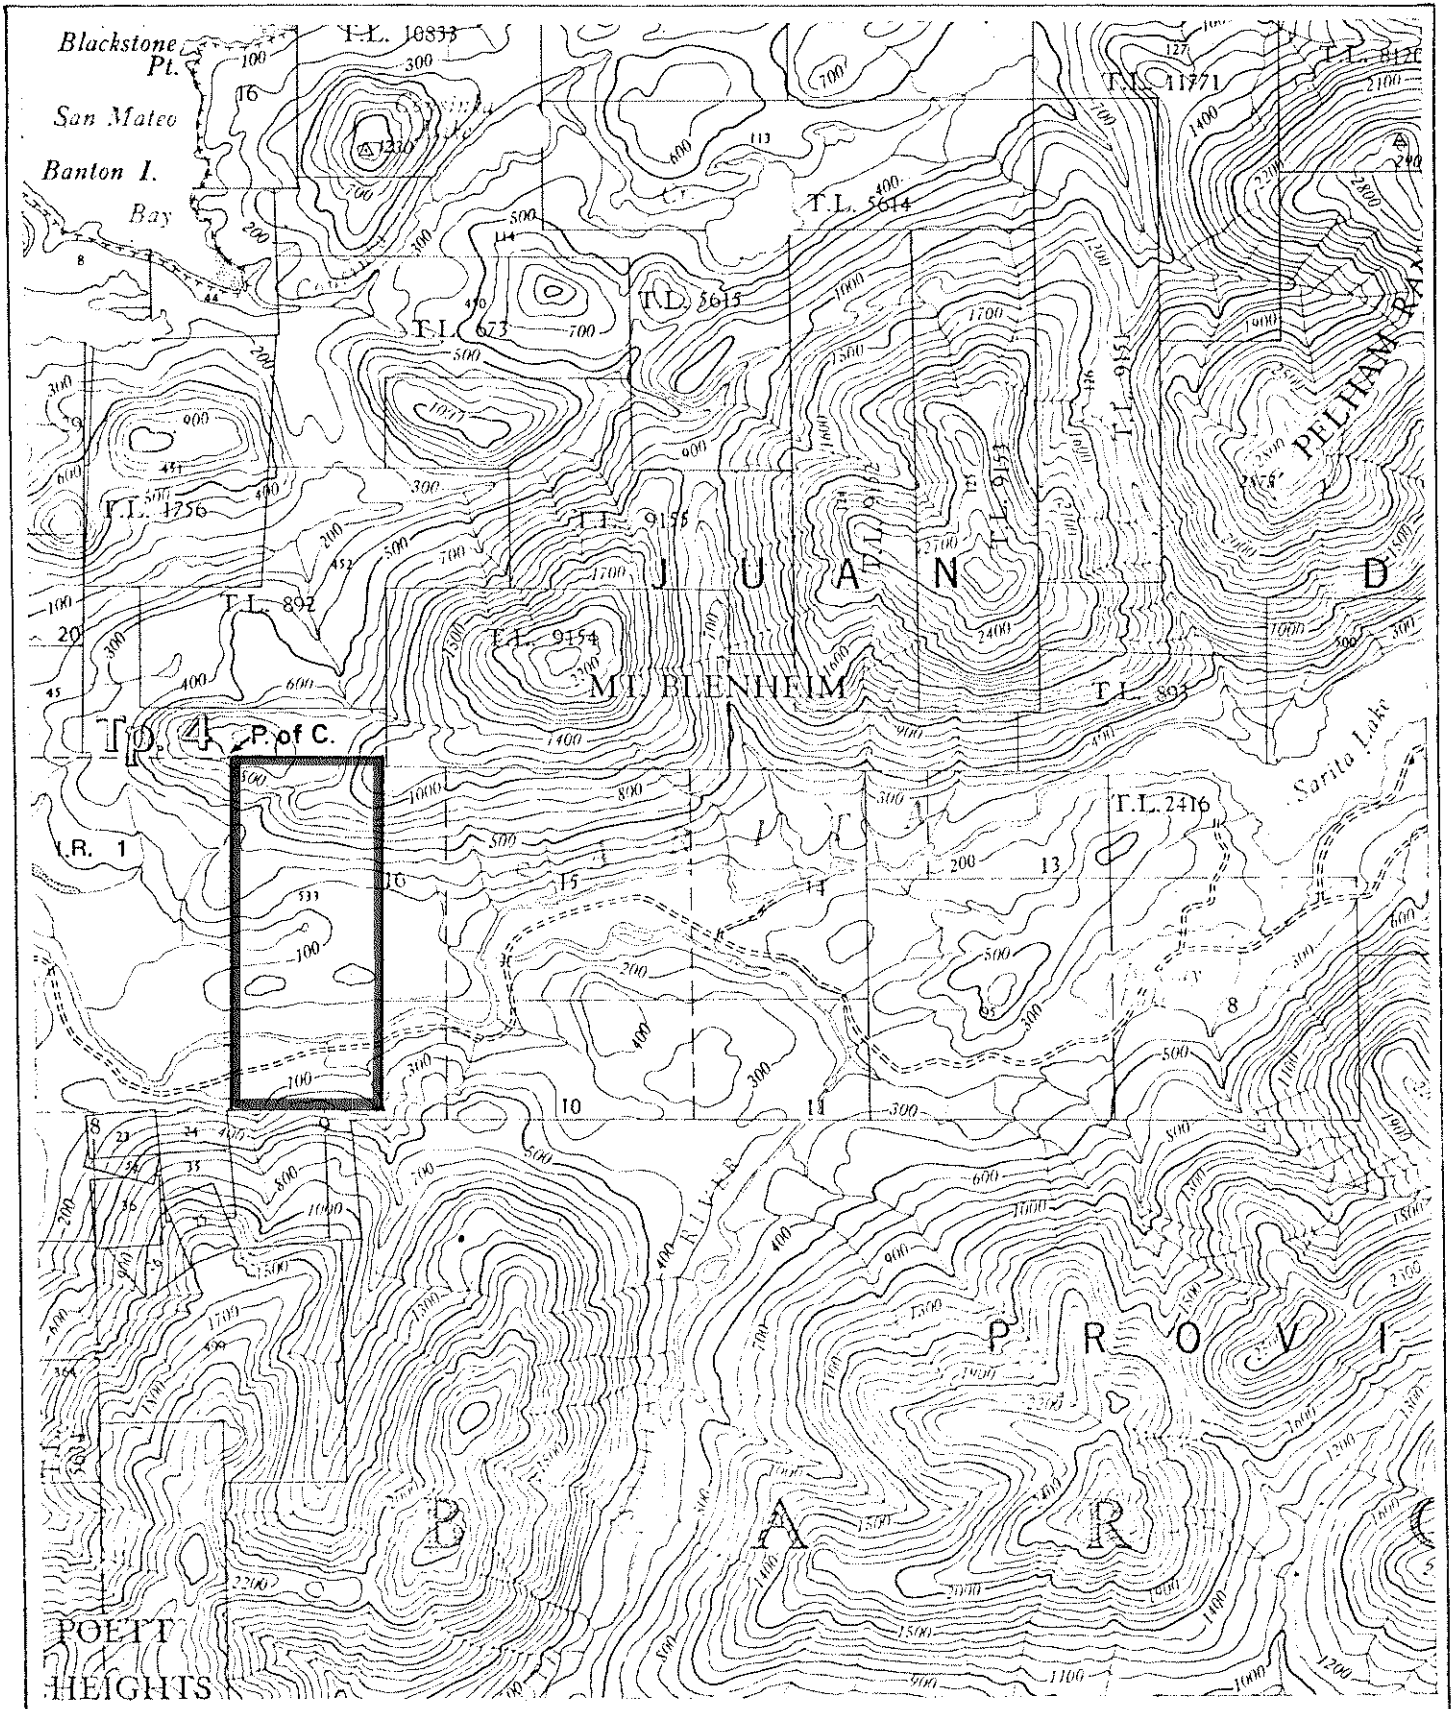

Province of British Columbia
Ministry of Energy, Mines and Petroleum Resources
MINERAL RESOURCES BRANCH-TITLES DIVISION

Numukamis I. R. No.1 Cut-off Lands

SCALE- 1 : 50 000

CONTOUR INTERVAL- 100 ft.

MINING DIVISION ALBERNI	SKETCH PREPARED BY M.GALLARD
LAND DISTRICT BARCLAY	MINERAL TITLES DRAUGHTING, VICTORIA B.C.
MAP NO. 92 C/15 W	DATE 80.10.01