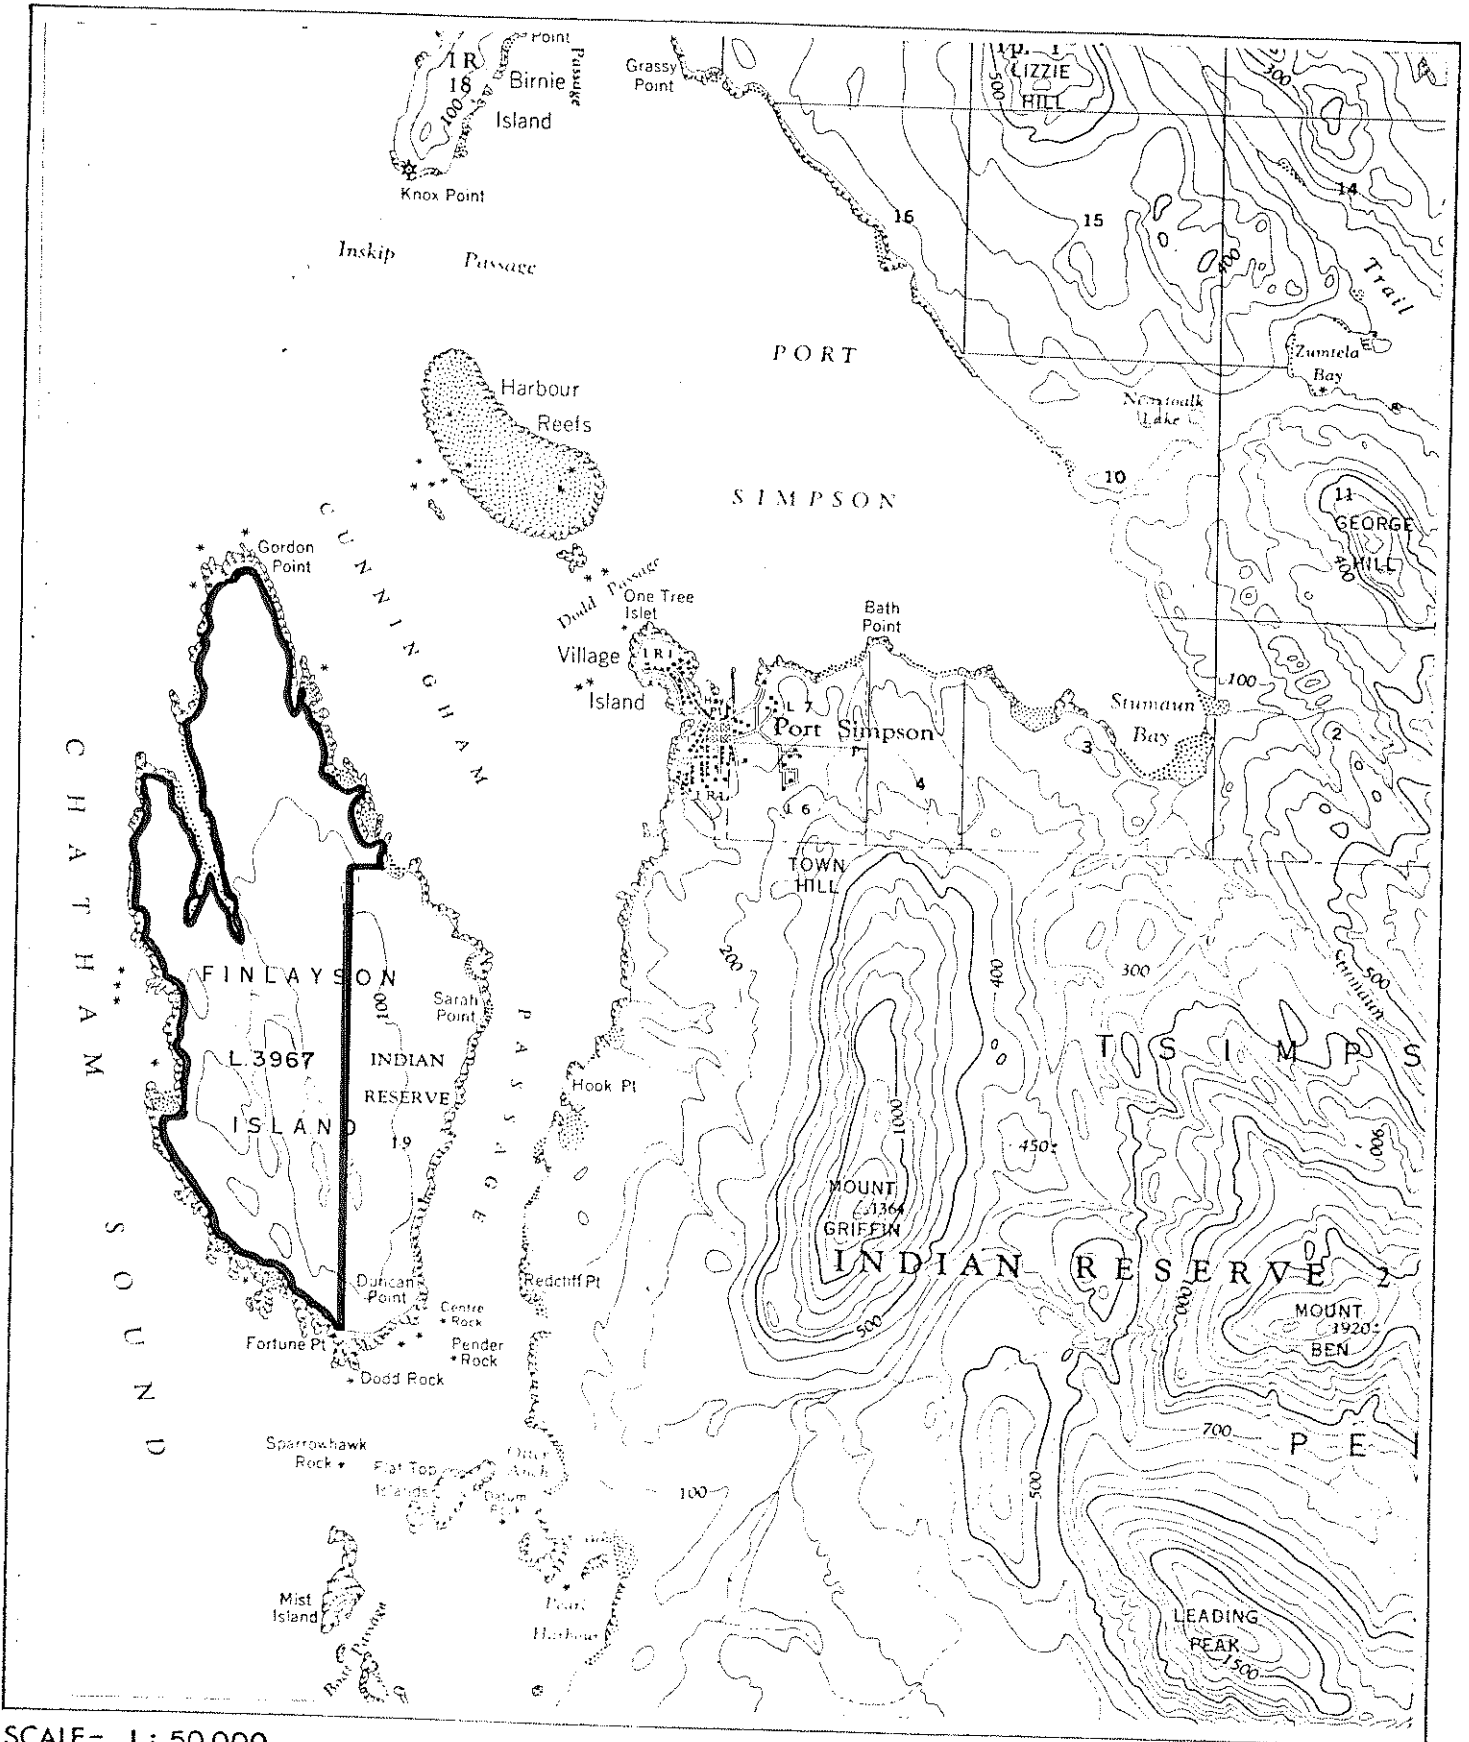

Province of British Columbia
Ministry of Energy, Mines and Petroleum Resources
MINERAL RESOURCES BRANCH-TITLES DIVISION

Finlayson Is. I. R. No. 19 Cut-off Lands

SCALE- 1 : 50 000

CONTOUR INTERVAL- 100 Ft.

MINING DIVISION SKEENA	SKETCH PREPARED BY M. G.
LAND DISTRICT RANGE 5 COAST	MINERAL TITLES DRAUGHTING, VICTORIA B.C.
MAP NO. 103 J/9W	DATE · 80 · 09 · 24