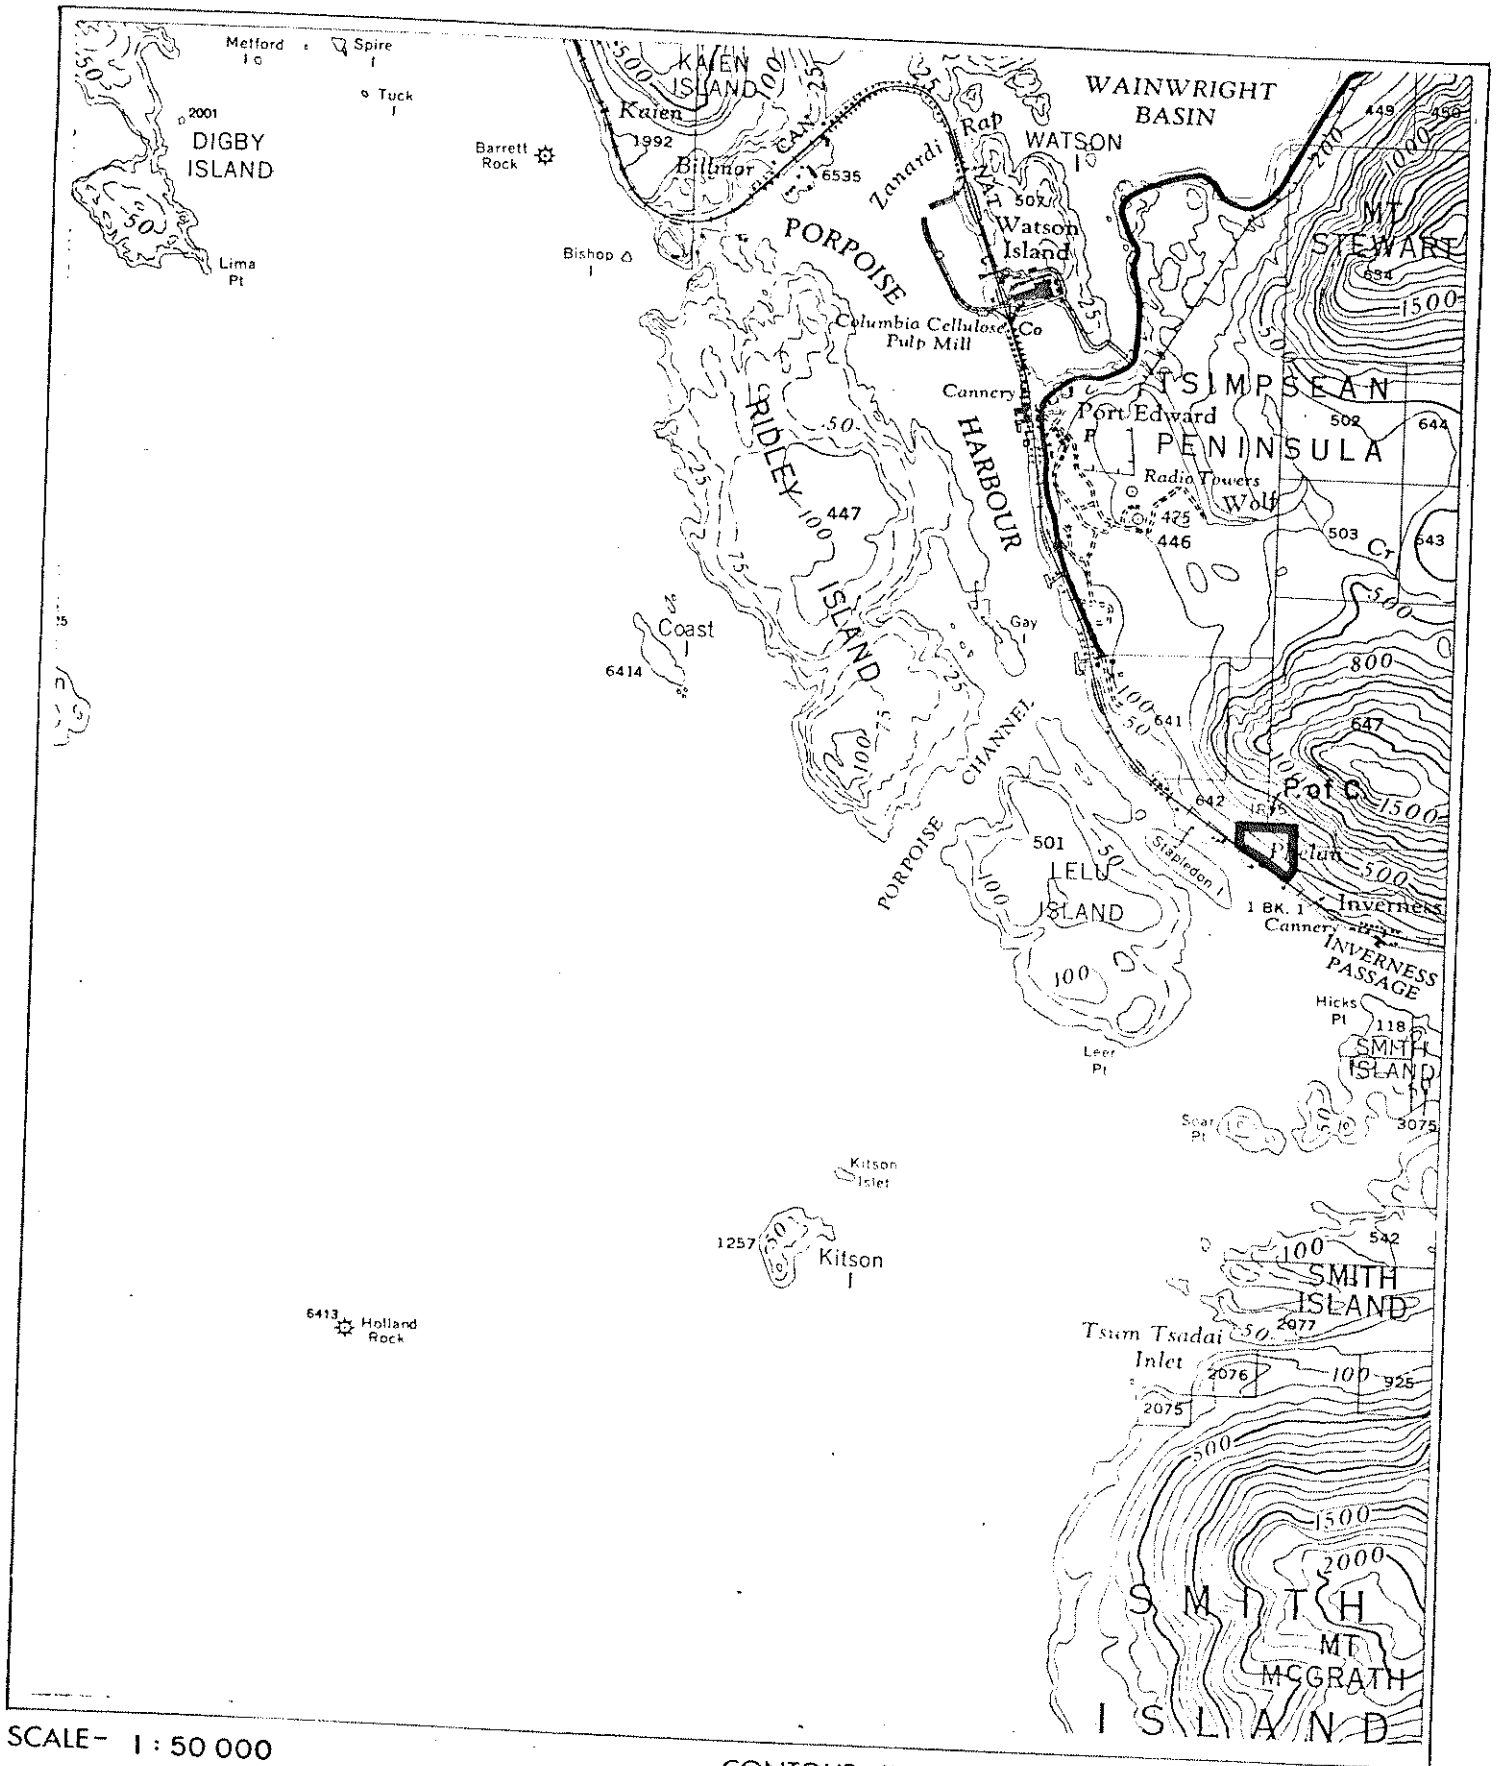

Province of British Columbia
Ministry of Energy, Mines and Petroleum Resources
MINERAL RESOURCES BRANCH-TITLES DIVISION

Willaclough I. R. No. 6 Cut-off Lands

SCALE- 1 : 50 000

CONTOUR INTERVAL- 100 ft

MINING DIVISION SKEENA	SKETCH PREPARED BY M. GALLARD
LAND DISTRICT RANGE 5 COAST	MINERAL TITLES DRAUGHTING, VICTORIA B.C.
MAP NO. 103 J/IW	DATE • 80 · 10 · 01