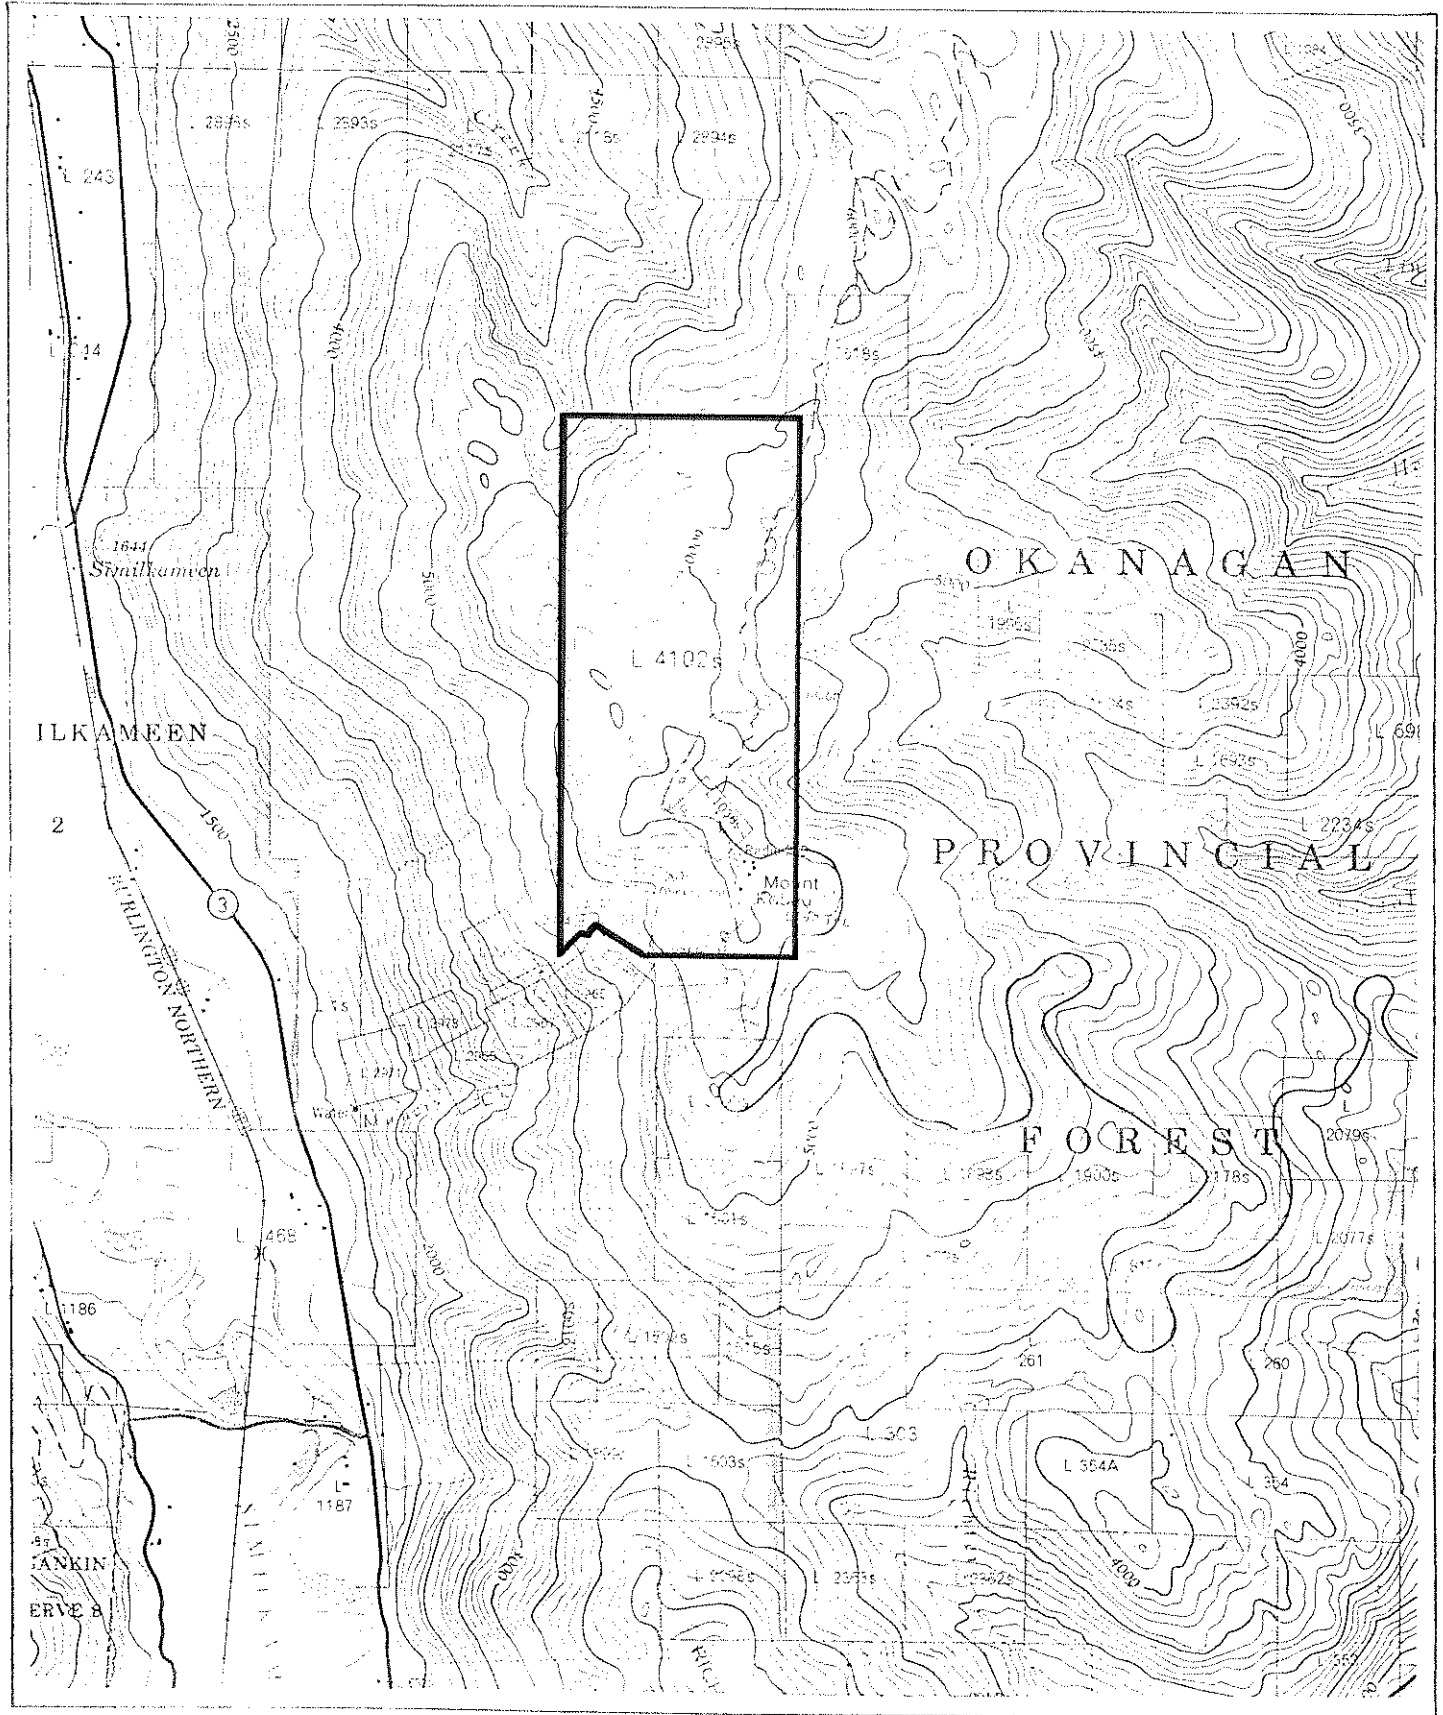

Province of British Columbia
Ministry of Energy, Mines and Petroleum Resources
MINERAL RESOURCES BRANCH-TITLES DIVISION

MT. KOBAN QUEEN ELIZABETH II OBSERVATORY

SCALE- 1: 50 000

CONTOUR INTERVAL- 100 ft.

MINING DIVISION OSOYOOS	SKETCH PREPARED BY R. LAYFIELD
LAND DISTRICT SIMILKAMEEN DIVISION OF YALE	MINERAL TITLES DRAUGHTING, VICTORIA B.C.
MAP NO. 82E/4E	DATE 80-04-17