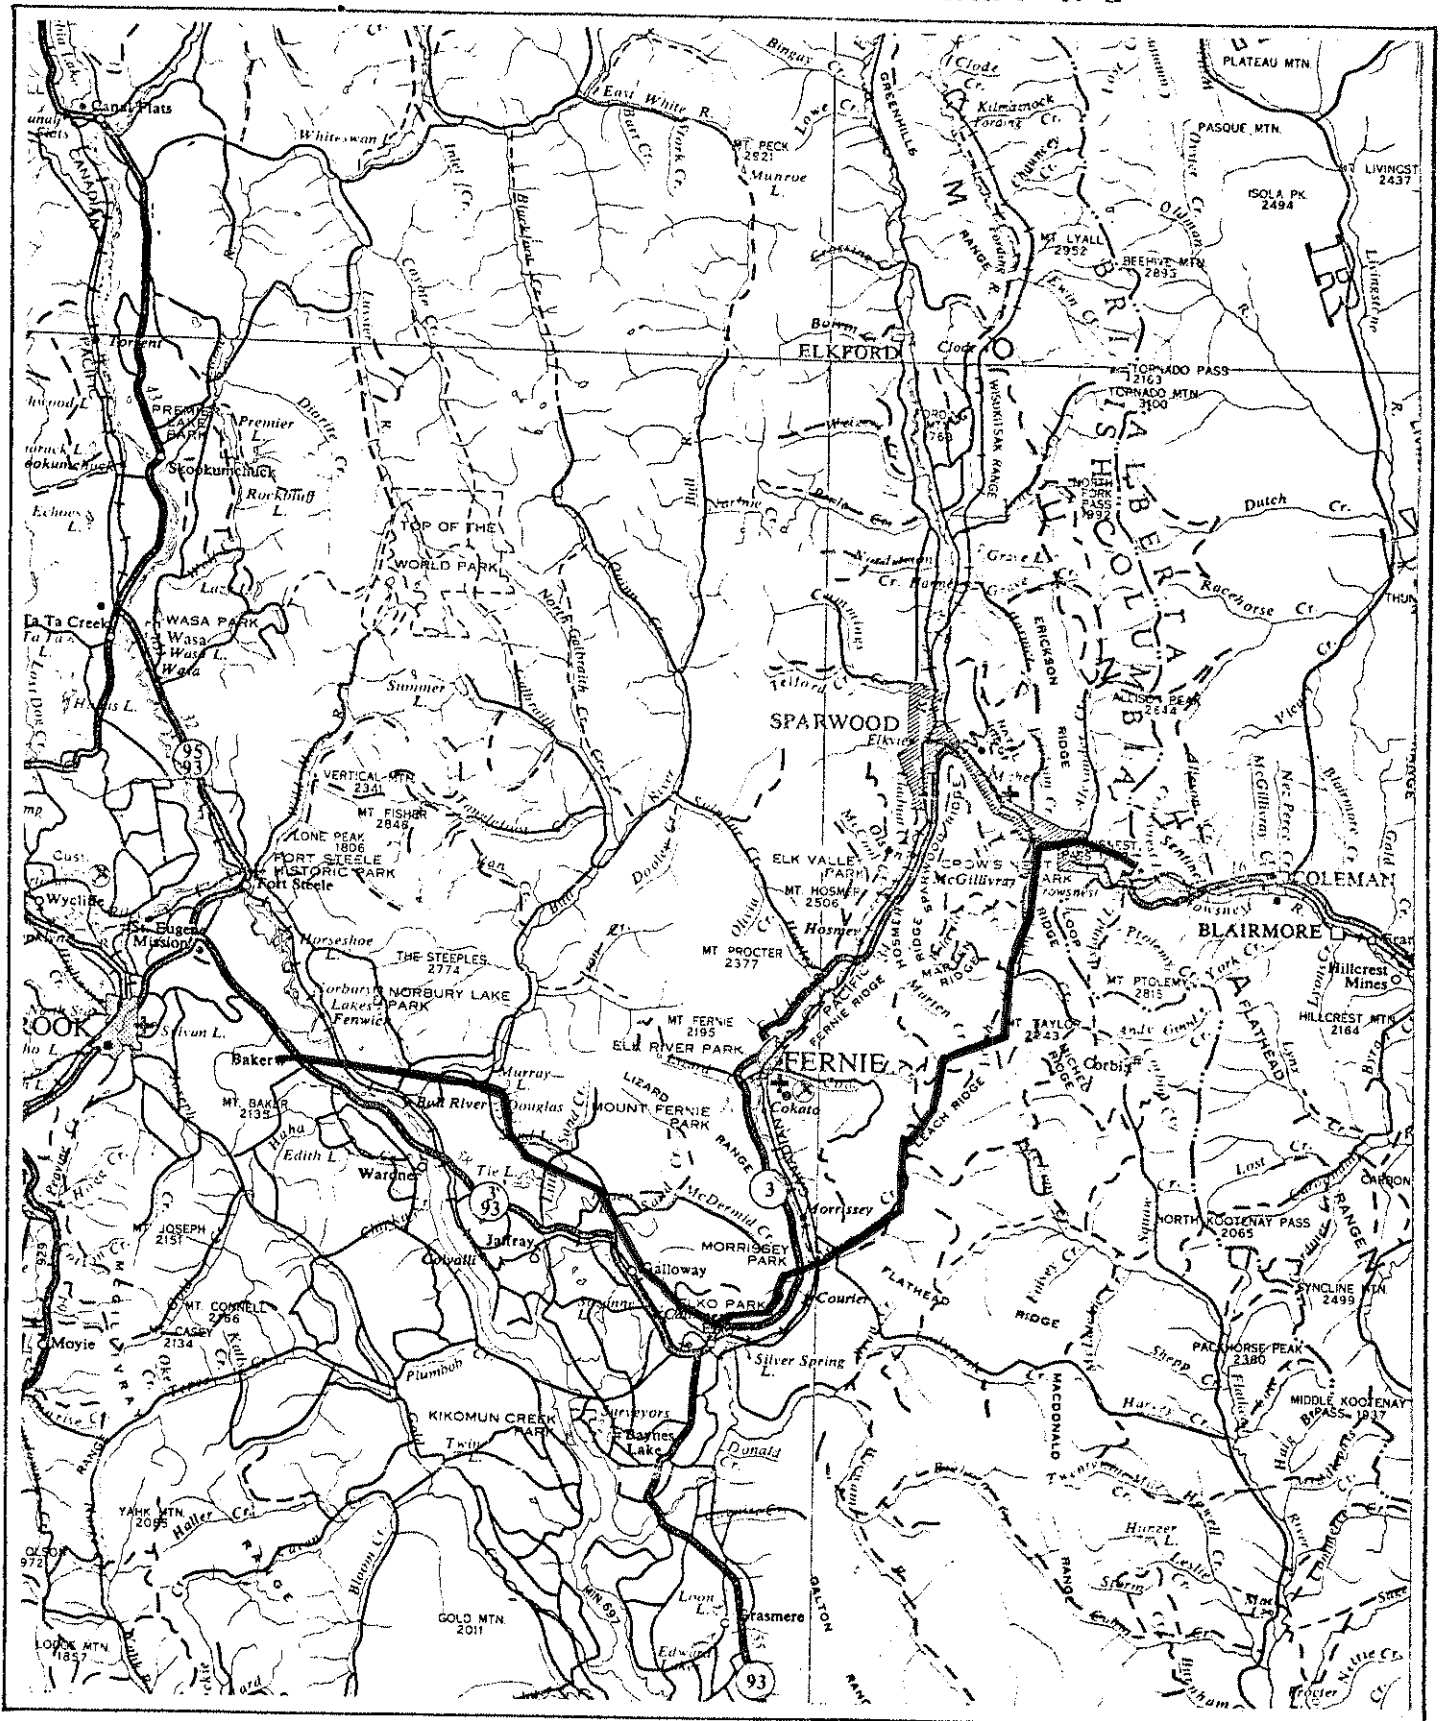

Province of British Columbia
Ministry of Energy, Mines and Petroleum Resources
MINERAL RESOURCES BRANCH-TITLES DIVISION

PROPOSED CRANROOK-ALBERTA T/L

SCALE - 1:600 000 (1cm = 6Km)

MINING DIVISION	FORT STEELE	SKETCH PREPARED BY TASH
LAND DISTRICT	KOOTENAY	MINERAL TITLES DRAUGHTING, VICTORIA B.C.
MAP NO. 82G/5E,6E&W,7W,10E&W,11W&12E		DATE 79-05-15