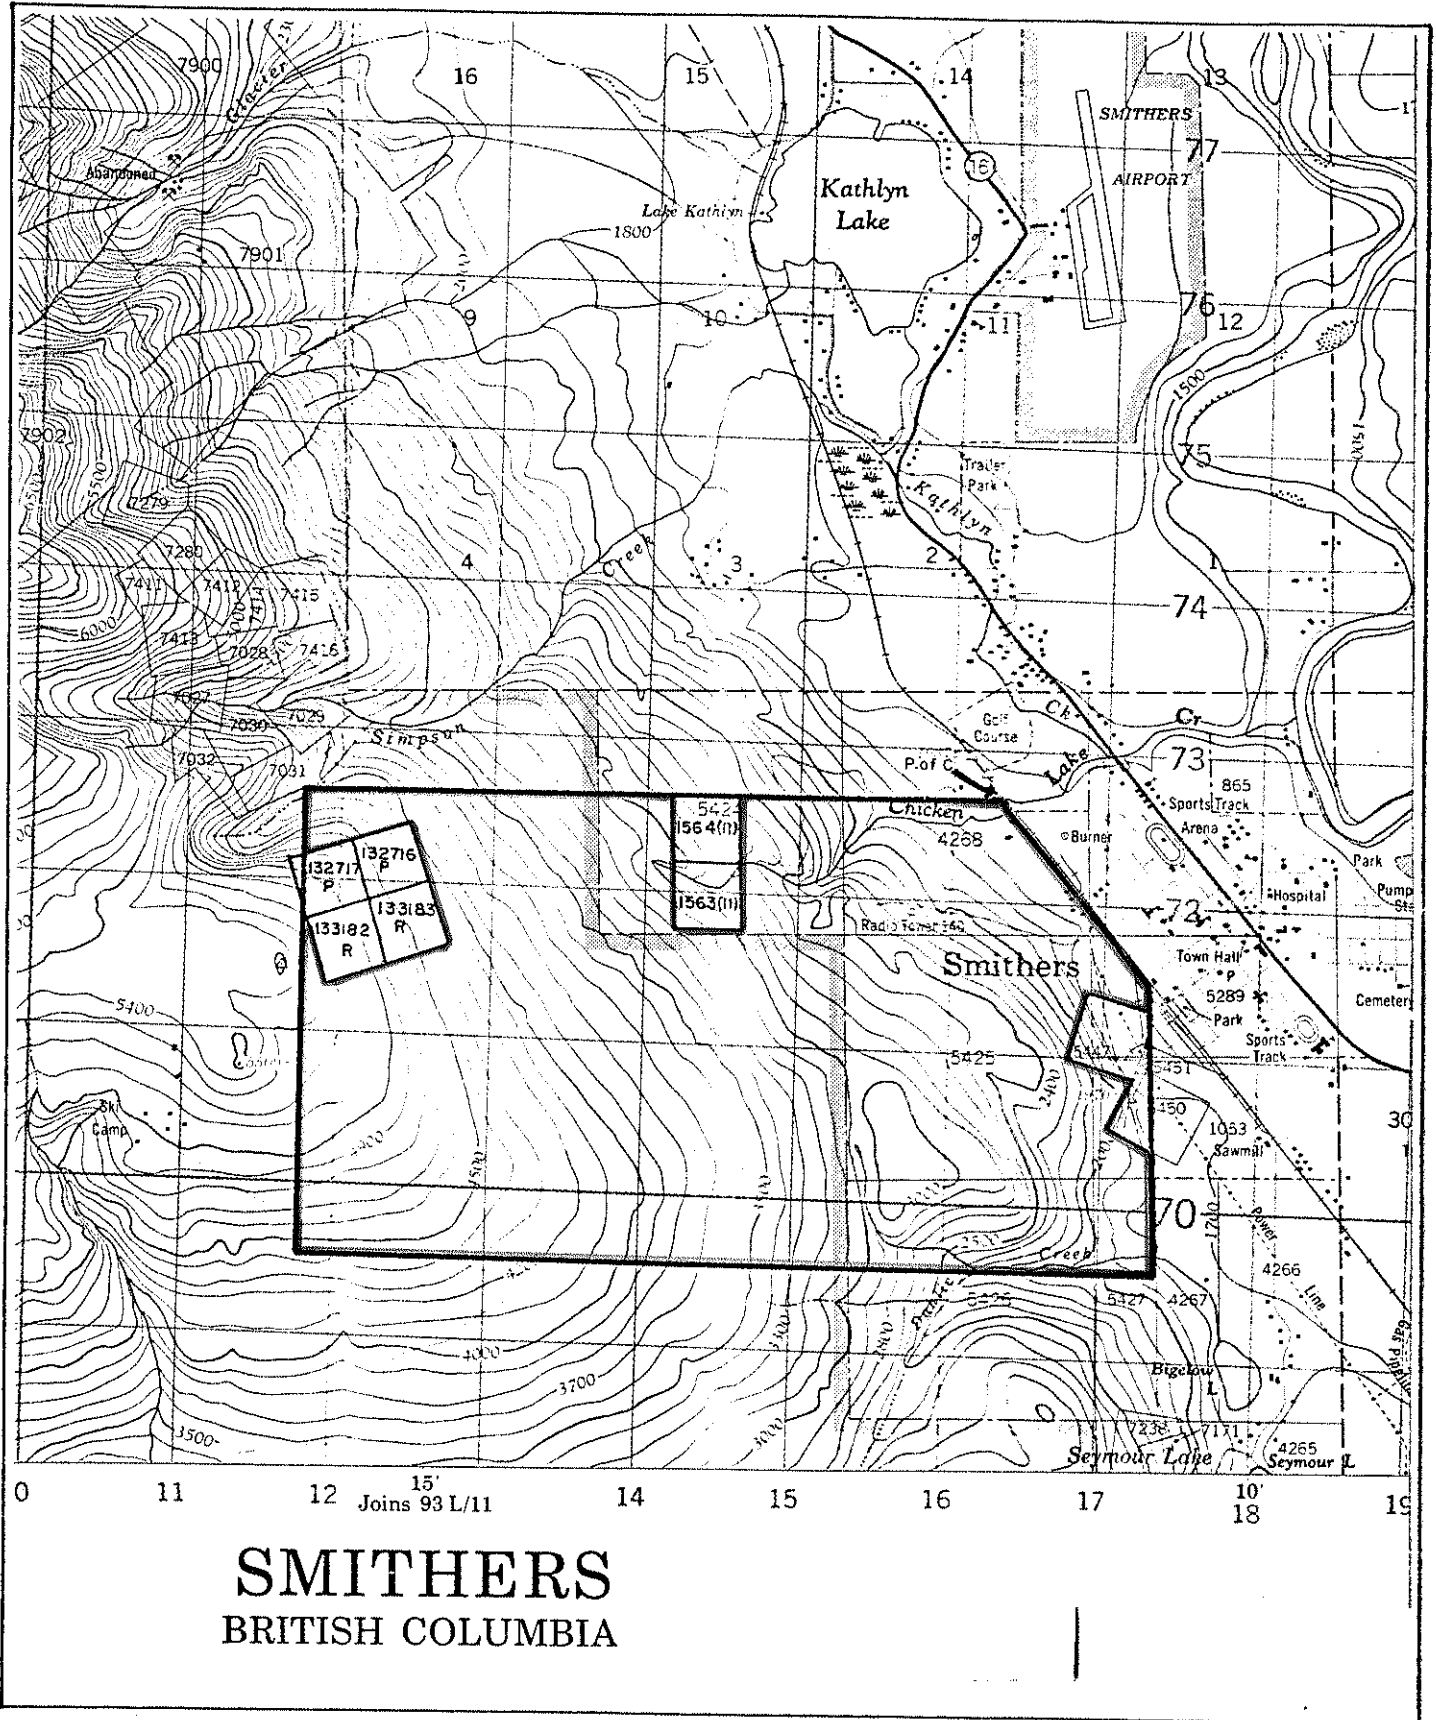

Province of British Columbia
Ministry of Energy, Mines and Petroleum Resources
MINERAL RESOURCES BRANCH-TITLES DIVISION

SCALE- 1:50 000

CONTOUR INTERVAL- 100 Feet

MINING DIVISION OMINECA	SKETCH PREPARED BY C.FERGUSON
LAND DISTRICT COAST RANGE 5	MINERAL TITLES DRAUGHTING, VICTORIA B.C.
MAP NO. 93L/14E & W	DATE 79-02-21