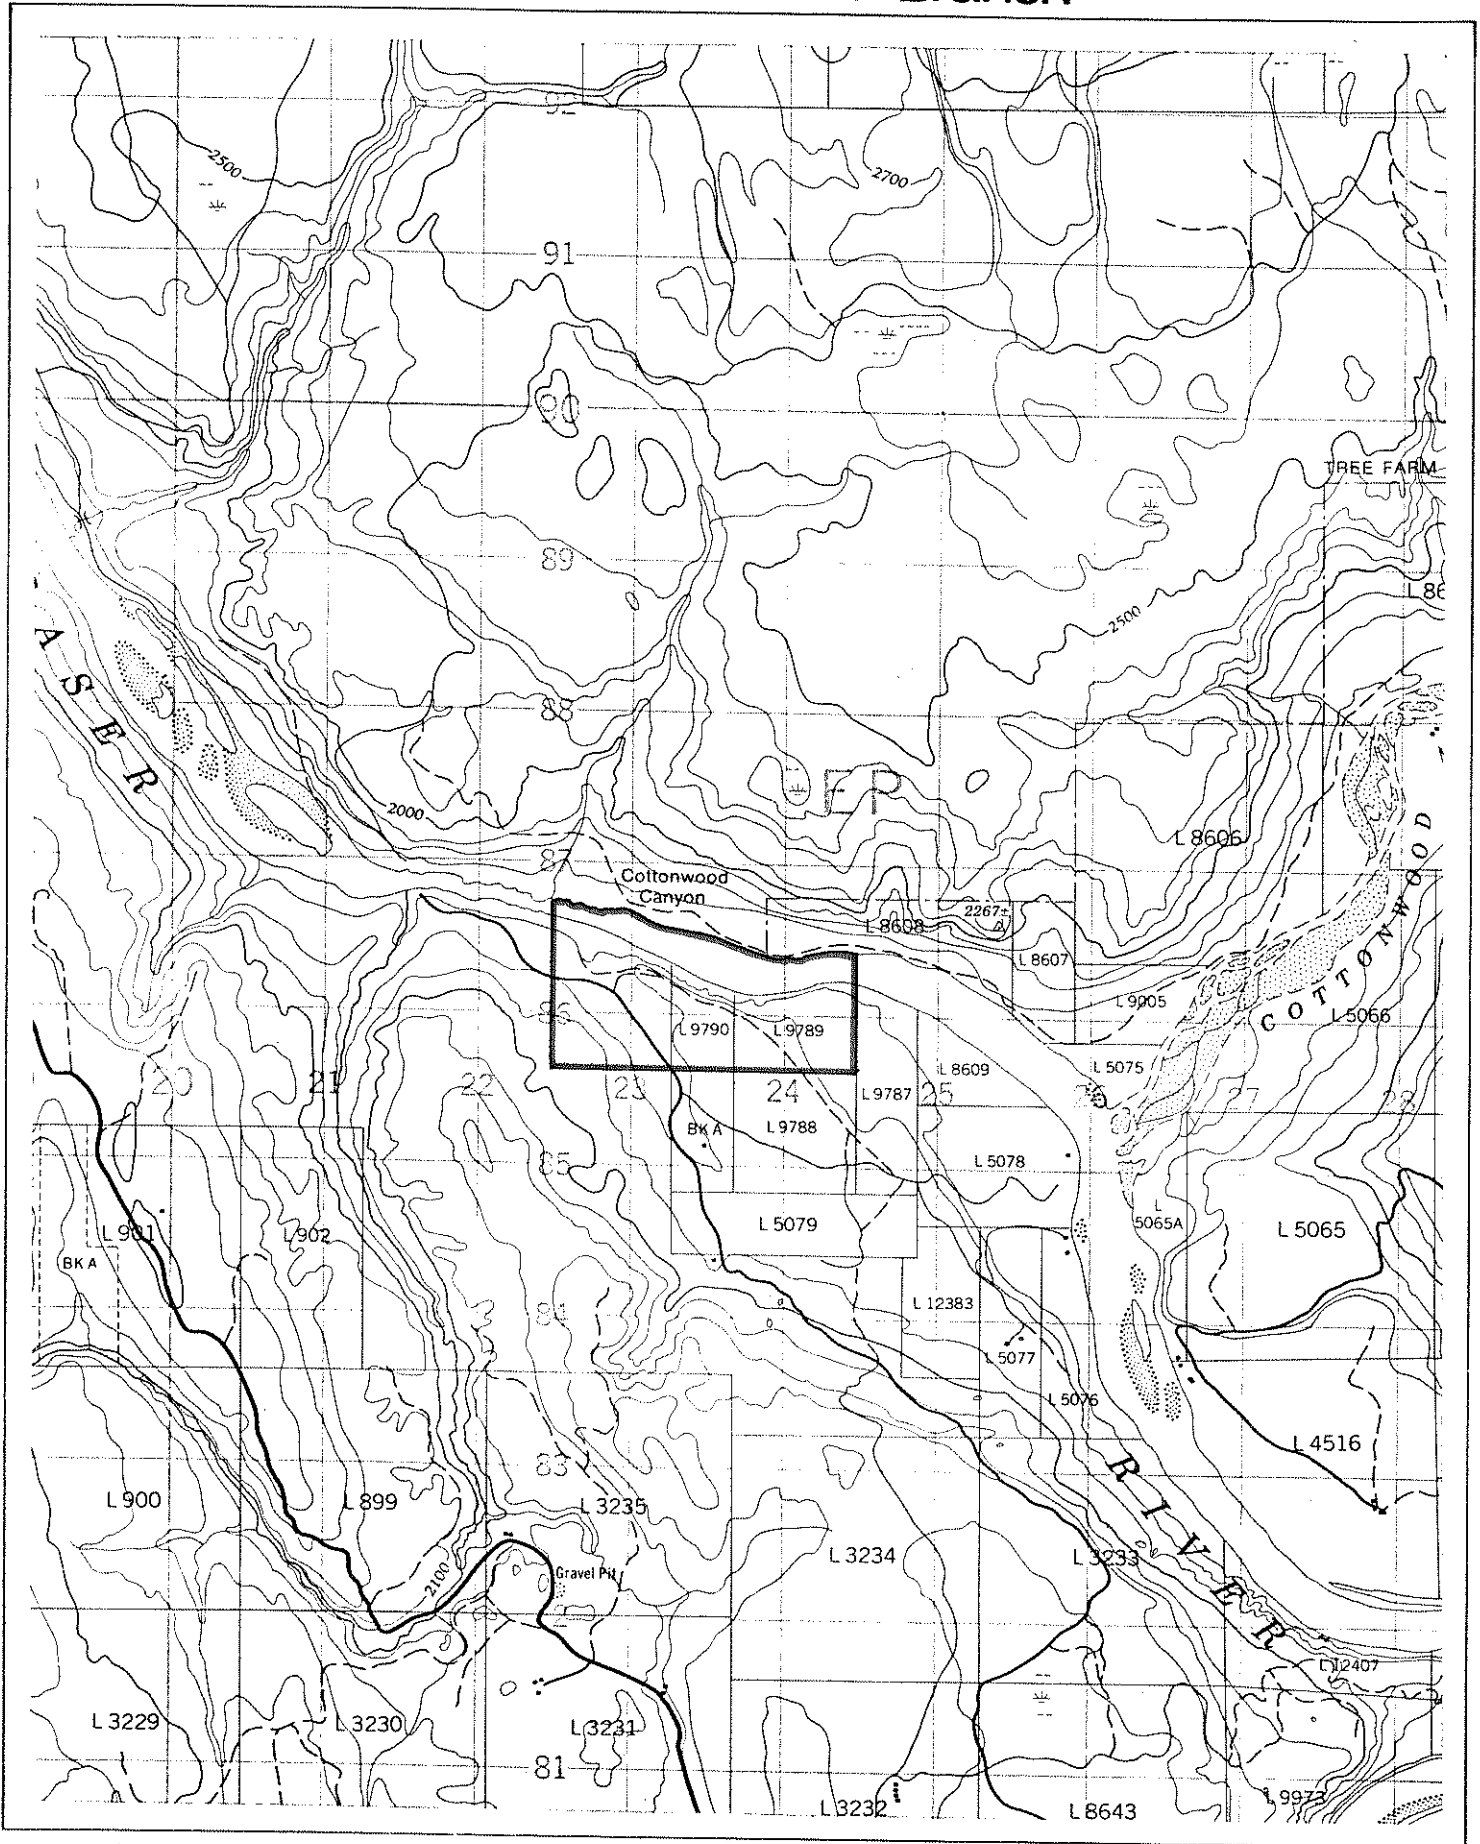

Province of
British Columbia
 Ministry of Mines and
 Petroleum Resources
 Mineral Resources Branch

FILE 200 C (10)

SCALE: 1:50,000

CONTOUR INTERVAL: 100 feet

MINING DIVISION(S) CARIBOO	MINERAL TITLES DRAUGHTING ROOM, VICTORIA, B.C.
LAND DISTRICT (S) CARIBOO	PREPARED BY: R. LAYFIELD
MAP NO(S) 936/2E	DATE: NOVEMBER 2, 1977.