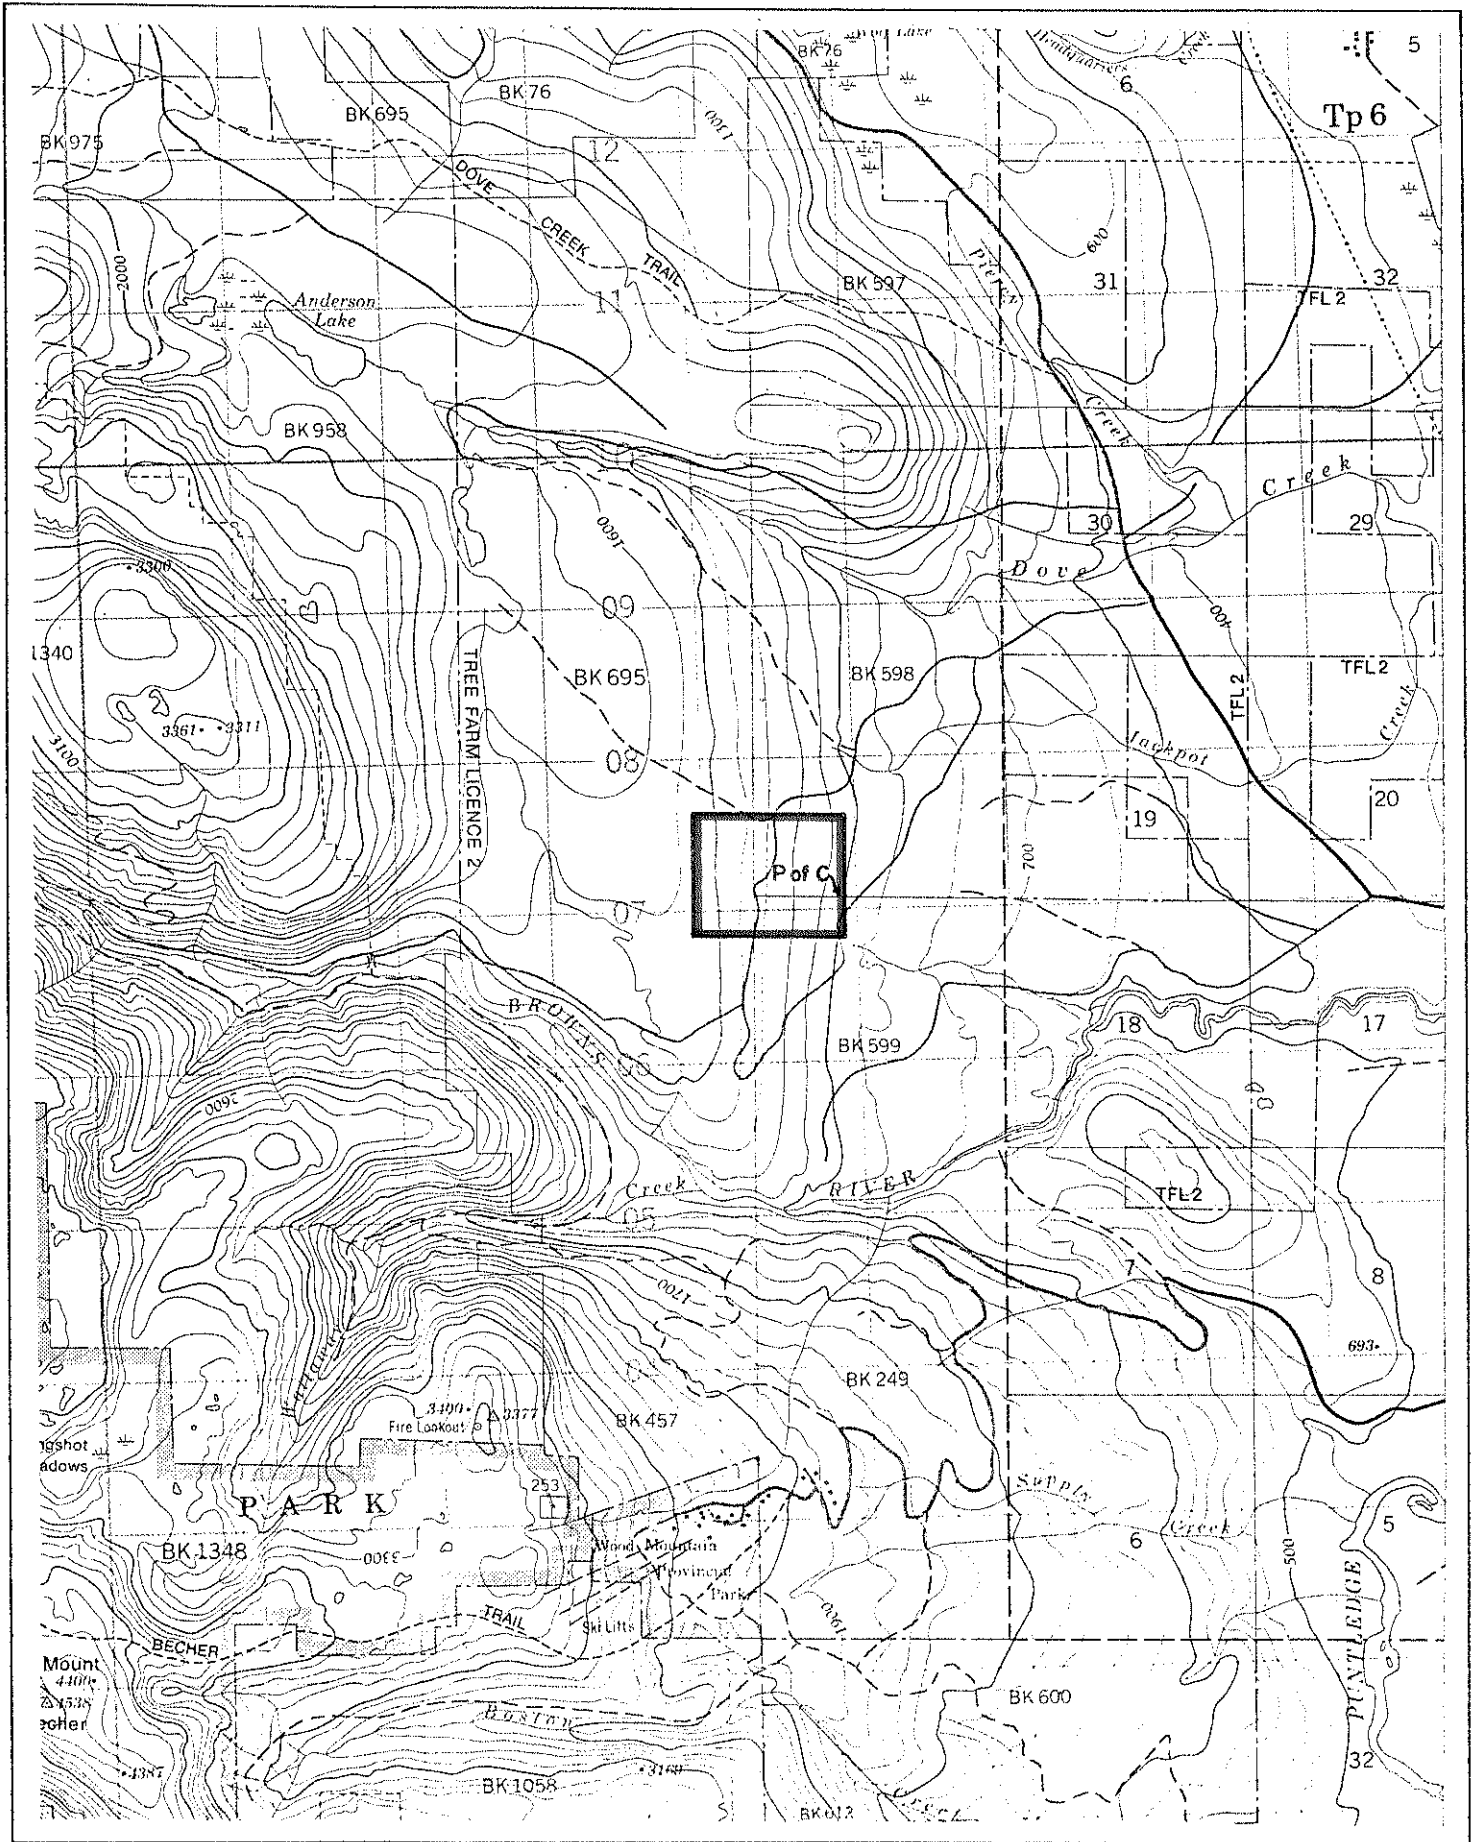

Province of
British Columbia
 Ministry of Mines and
 Petroleum Resources
 Mineral Resources Branch

FILE 113(442)

SCALE: 1:50,000

CONTOUR INTERVAL: 100 ft.

MINING DIVISION(S) NANAIMO	MINERAL TITLES DRAUGHTING ROOM, VICTORIA, B.C.
LAND DISTRICT(S) COMOX	PREPARED BY: R. LAYFIELD
MAP NO(S) 92 F/II E	DATE: JUNE 1, 1977.