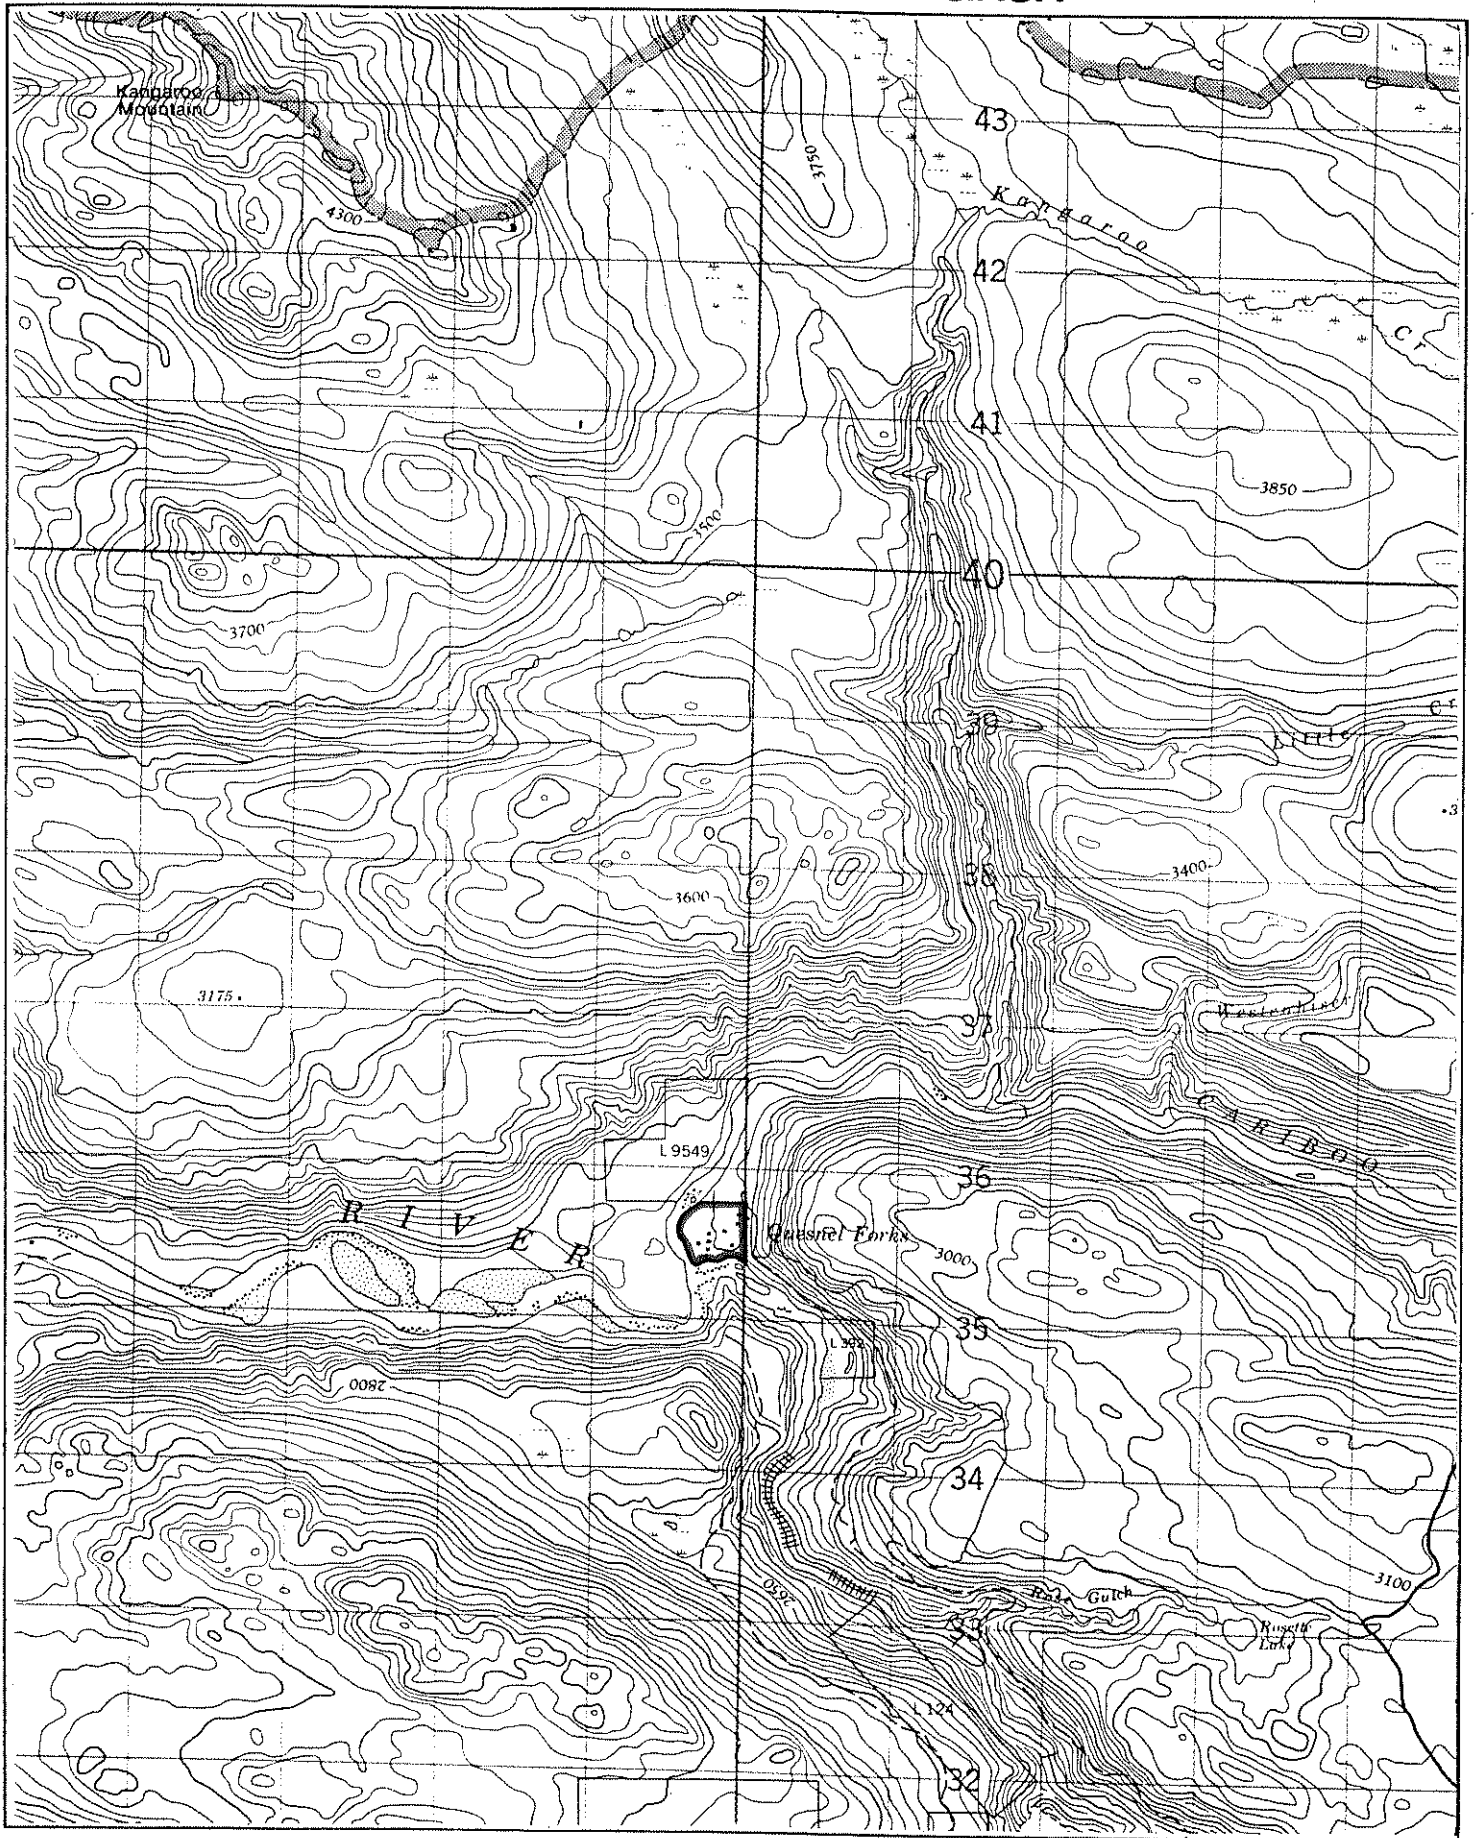

Province of  
**British Columbia**  
 Ministry of Mines and  
 Petroleum Resources

FILE 113( 455 )

Mineral Resources Branch

SCALE: 1:50,000

CONTOUR INTERVAL: 50 FEET

MINING DIVISION(S) CARIBOO	MINERAL TITLES DRAUGHTING ROOM, VICTORIA, B.C.
LAND DISTRICT (S) CARIBOO	PREPARED BY: P. CHICORELLI
MAP NO(S) 93A/12E	DATE: AUG. 26, 1977