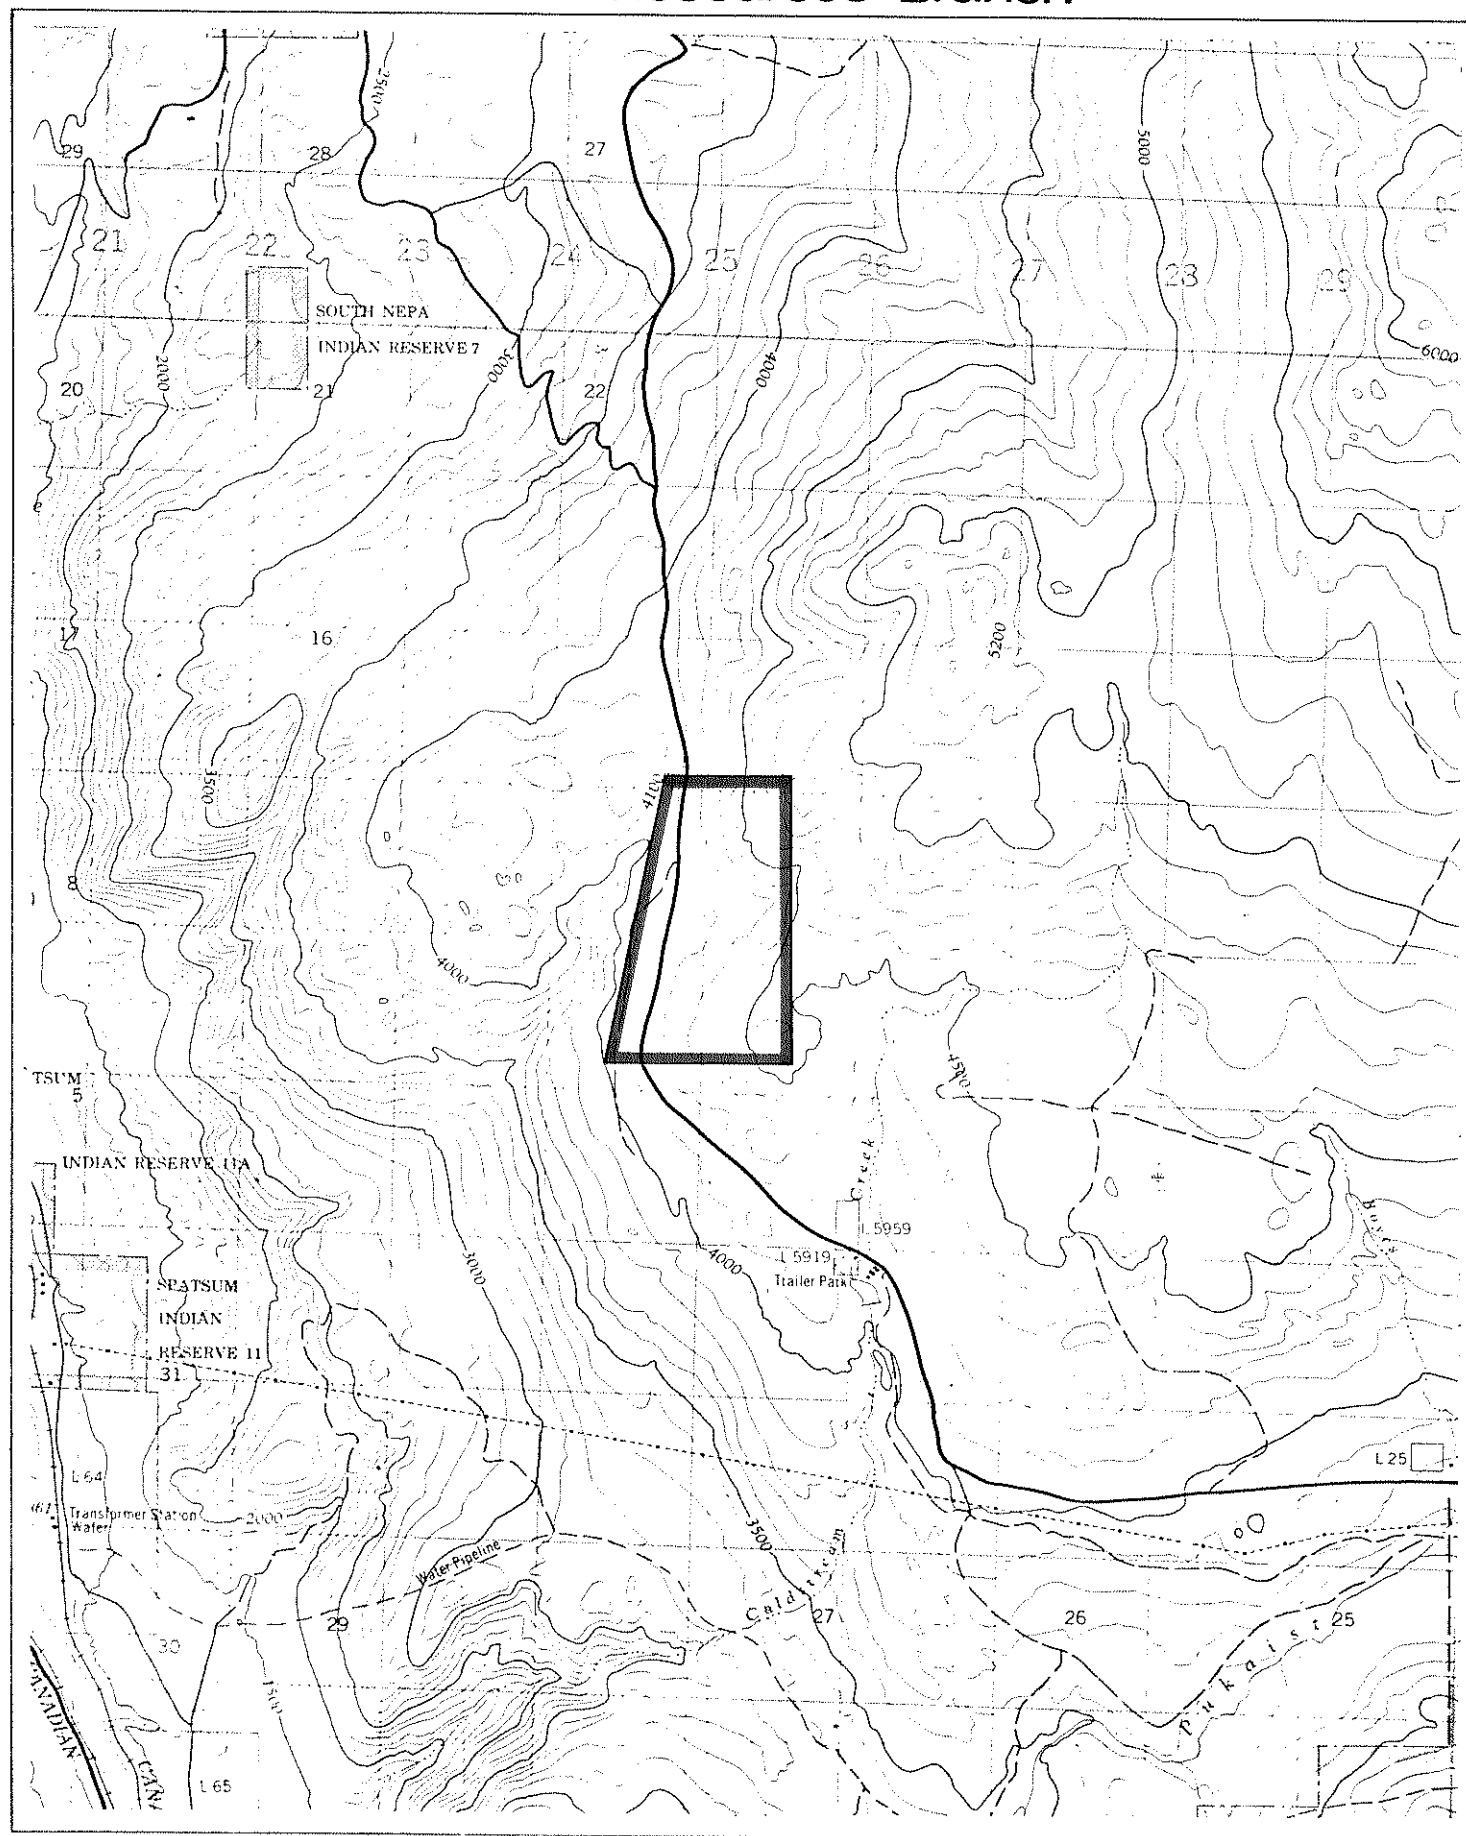

Province of  
**British Columbia**  
 Ministry of Mines and  
 Petroleum Resources  
 Mineral Resources Branch

FILE 113(454)

SCALE: 1:50,000

CONTOUR INTERVAL: 100 FEET

MINING DIVISION(S) KAMLOOPS	MINERAL TITLES DRAUGHTING ROOM, VICTORIA, B.C.
LAND DISTRICT (S) KAMLOOPS DIVISION OF YALE	PREPARED BY: S. HOFFMANN
MAP NO(S) 92 1/11E 40	DATE: SEPTEMBER 22, 1977