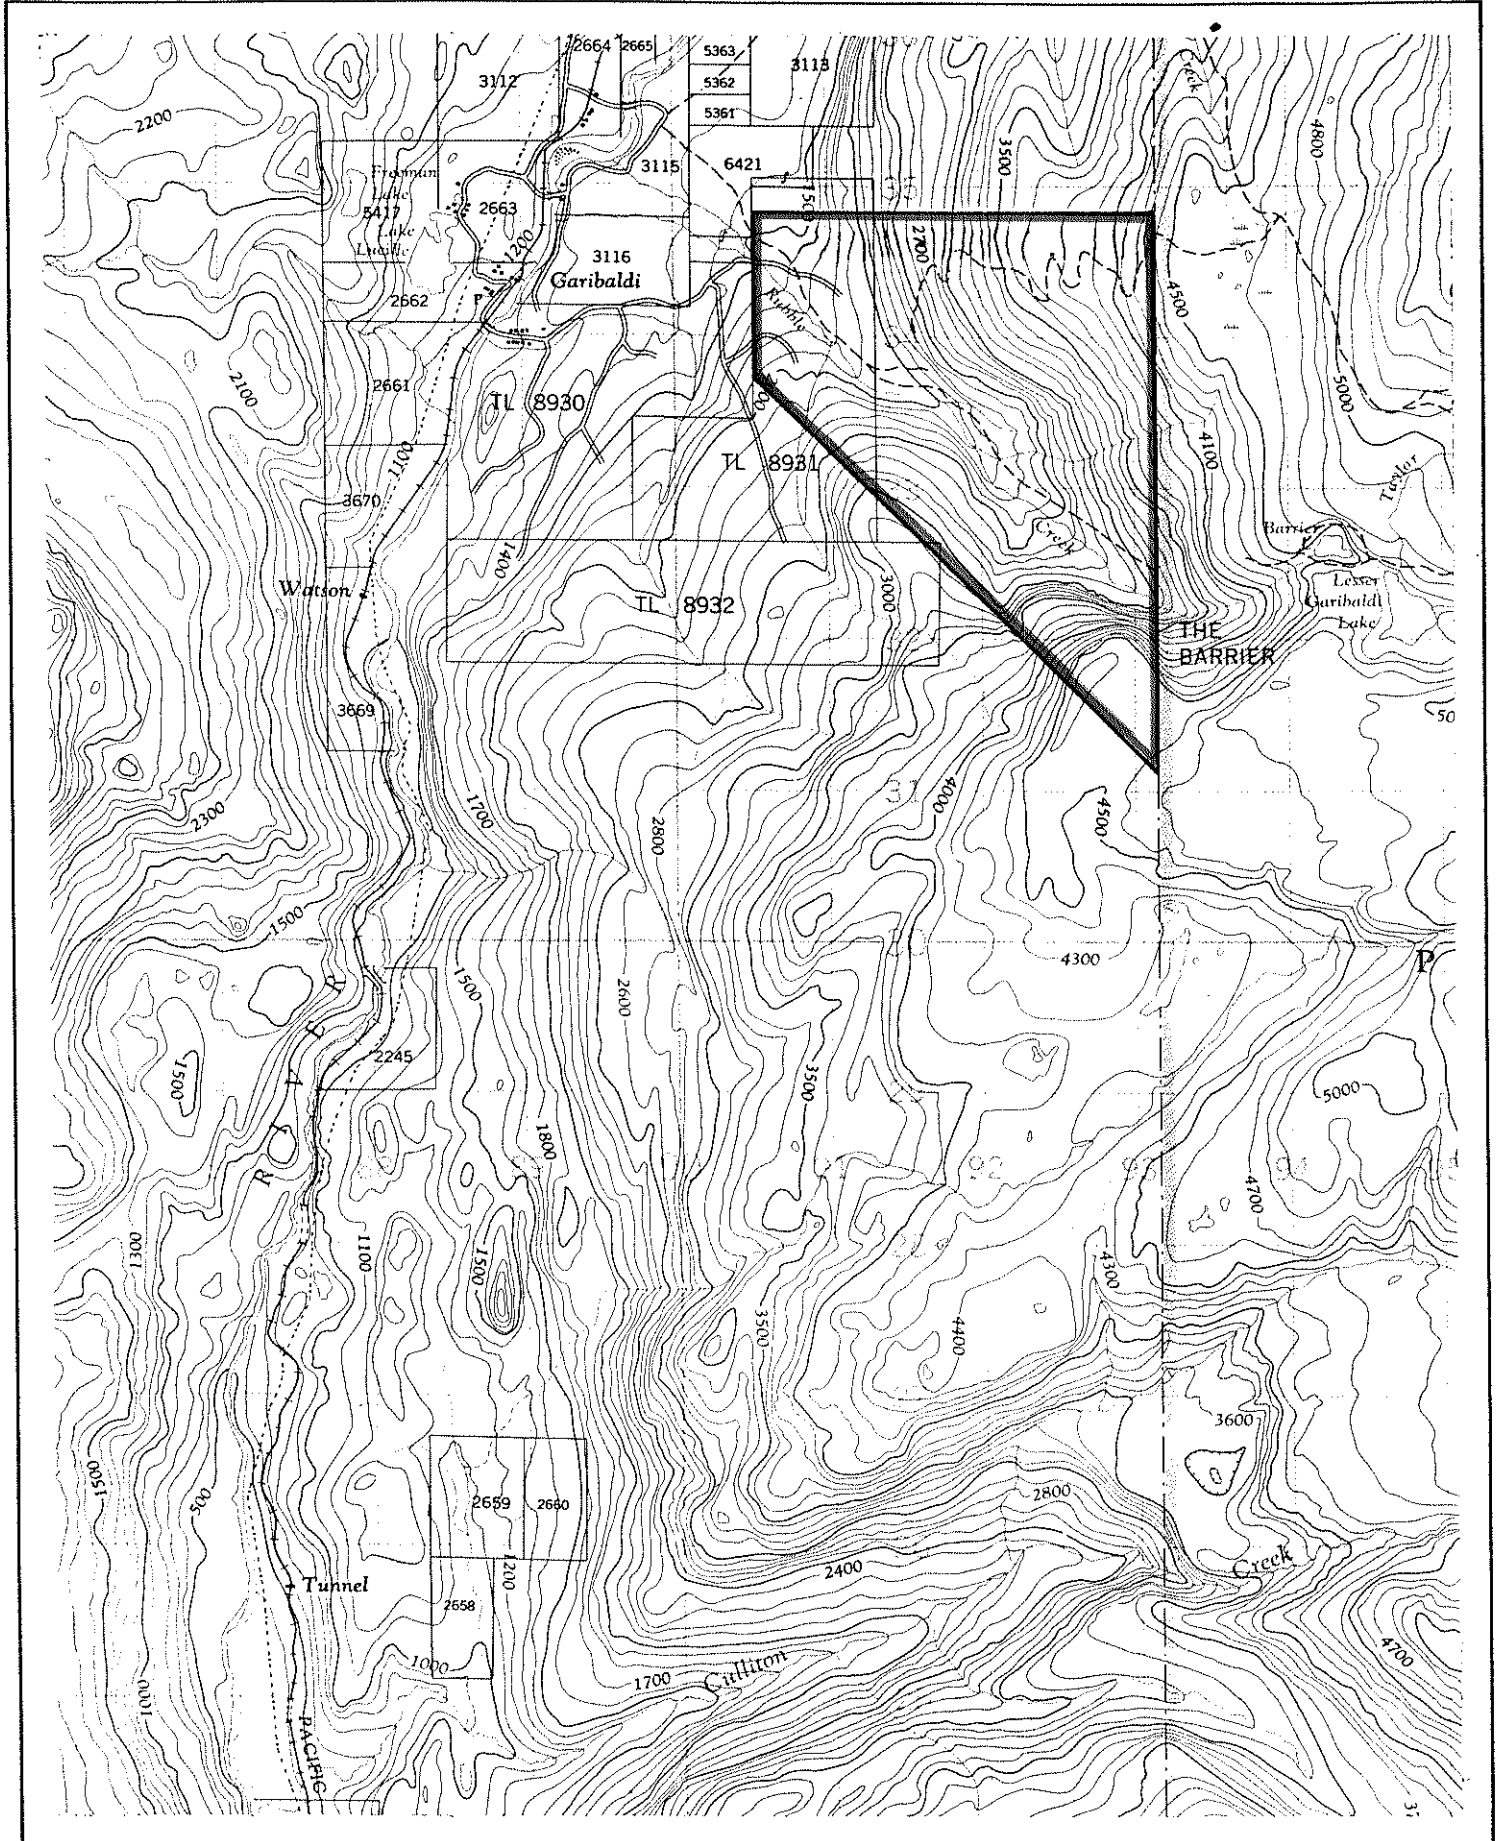

FILE 113(435)  
SKETCH 2 of 2

MINISTRY OF MINES AND PETROLEUM RESOURCES  
VICTORIA

SCALE: 1:50 000

CONTOUR INTERVAL: 100 FEET

MINING DIVISION(S) VANCOUVER	MINERAL TITLES DRAUGHTING ROOM, VICTORIA, B.C.
LAND DISTRICT(S) NEW WESTMINSTER, Group I	PREPARED BY: KEVIN TOWNSEND
MAP NO(S) M92 G/14E	DATE: MARCH 3, 1977