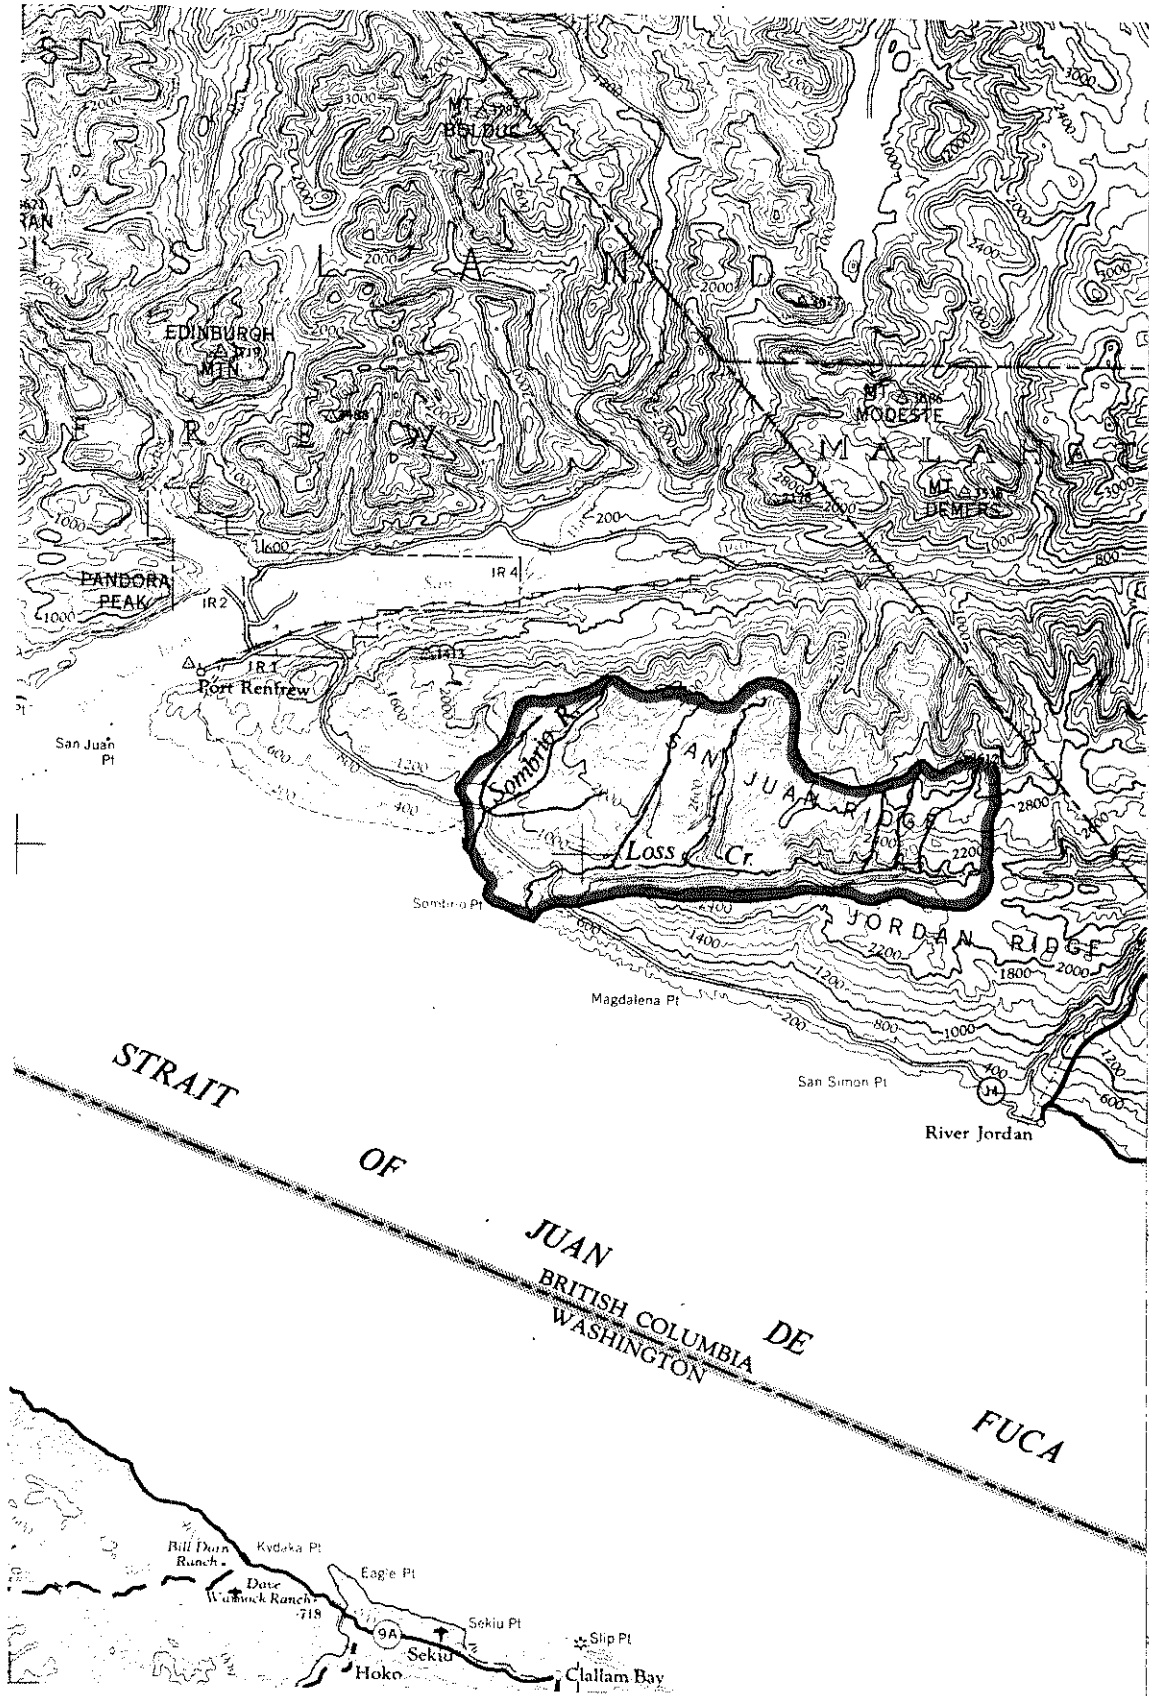

THE GOVERNMENT OF
THE PROVINCE OF BRITISH COLUMBIA

DEPARTMENT OF MINES AND PETROLEUM RESOURCES
VICTORIA

VICTORIA	MINING DIVISION
RENFREW	LAND DISTRICT
PLACER MAP NO.(S)	92C 8.9E-W
SCALE:	4 MILES = 1 INCH
M.T.D.R.; DRAWN BY:	KEVIN TOWNSEND, 1-3-76