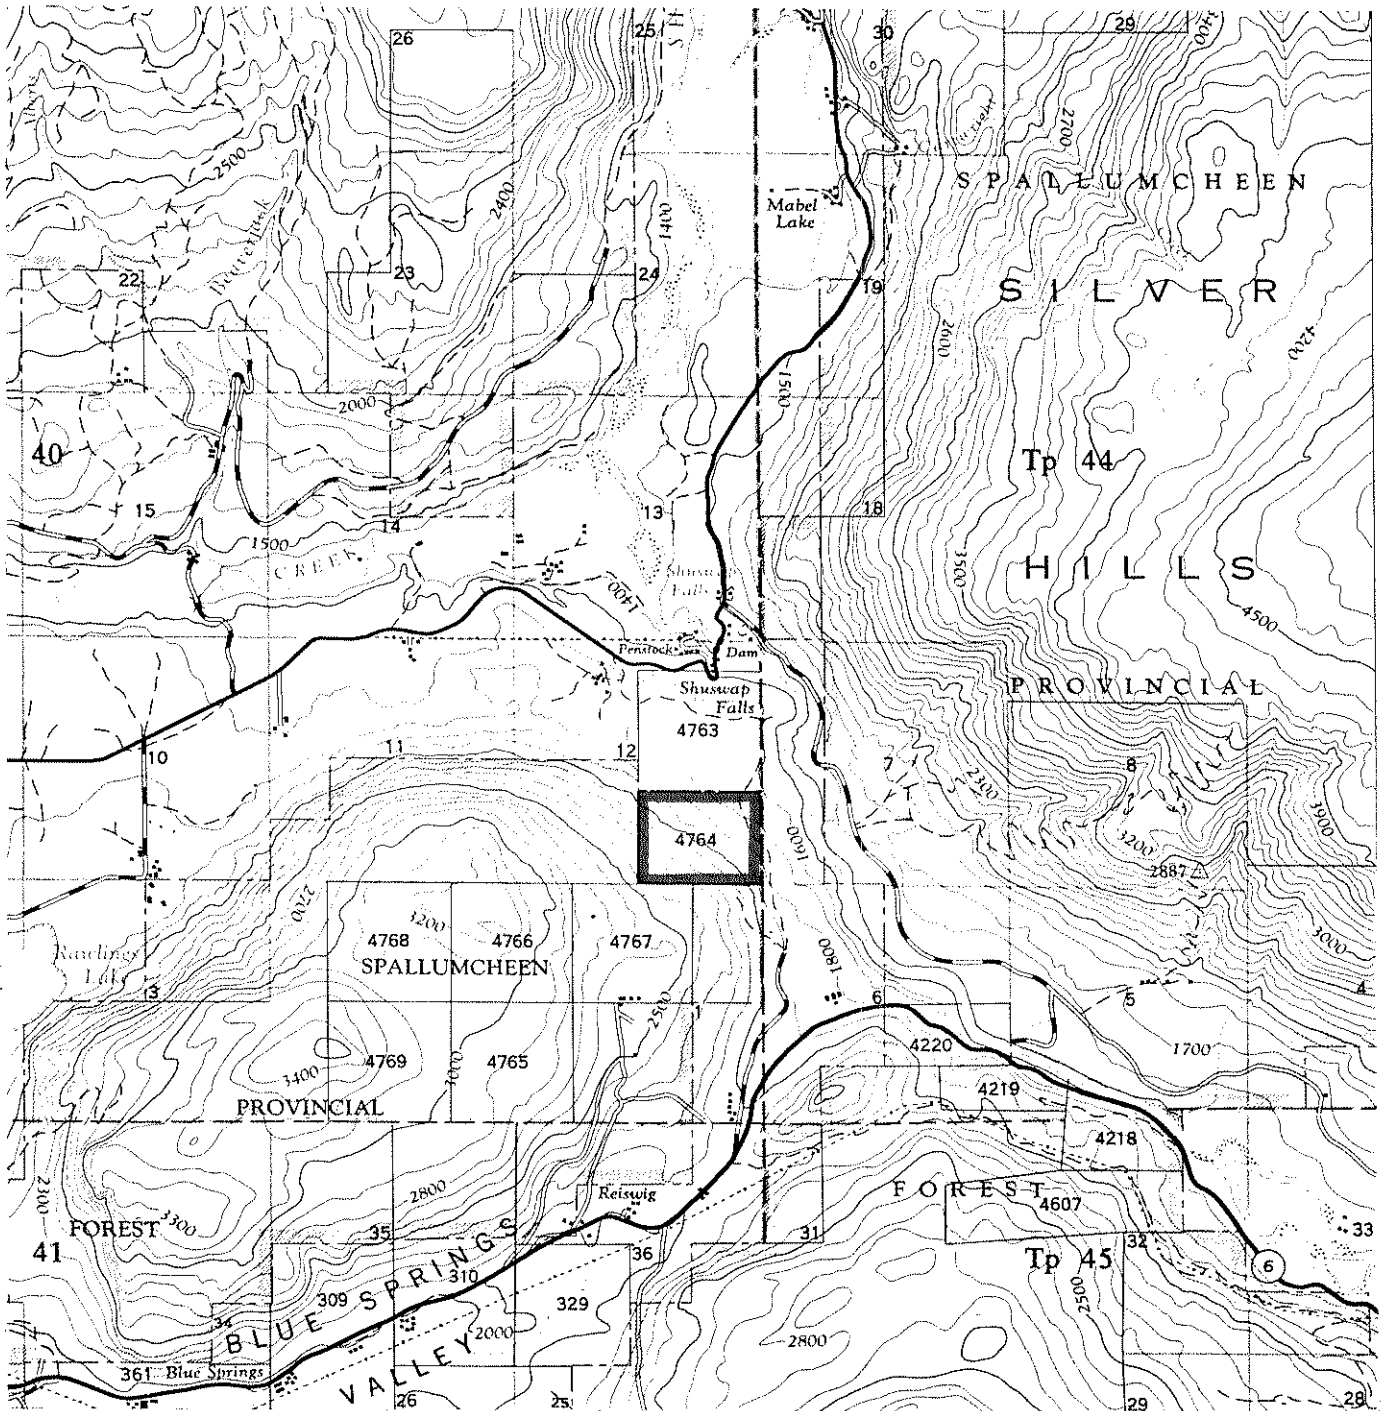

THE GOVERNMENT OF THE PROVINCE OF BRITISH COLUMBIA

DEPARTMENT OF MINES AND PETROLEUM RESOURCES VICTORIA

VERNON	MINING DIVISION
O.D.Y.D.	LAND DISTRICT
MINERAL MAP NO.(S)	82 L / 7 W
SCALE:	50,000 = 1 INCH
M.T.D.R.; DRAWN BY: KEVIN TOWNSEND , 8-11-76	