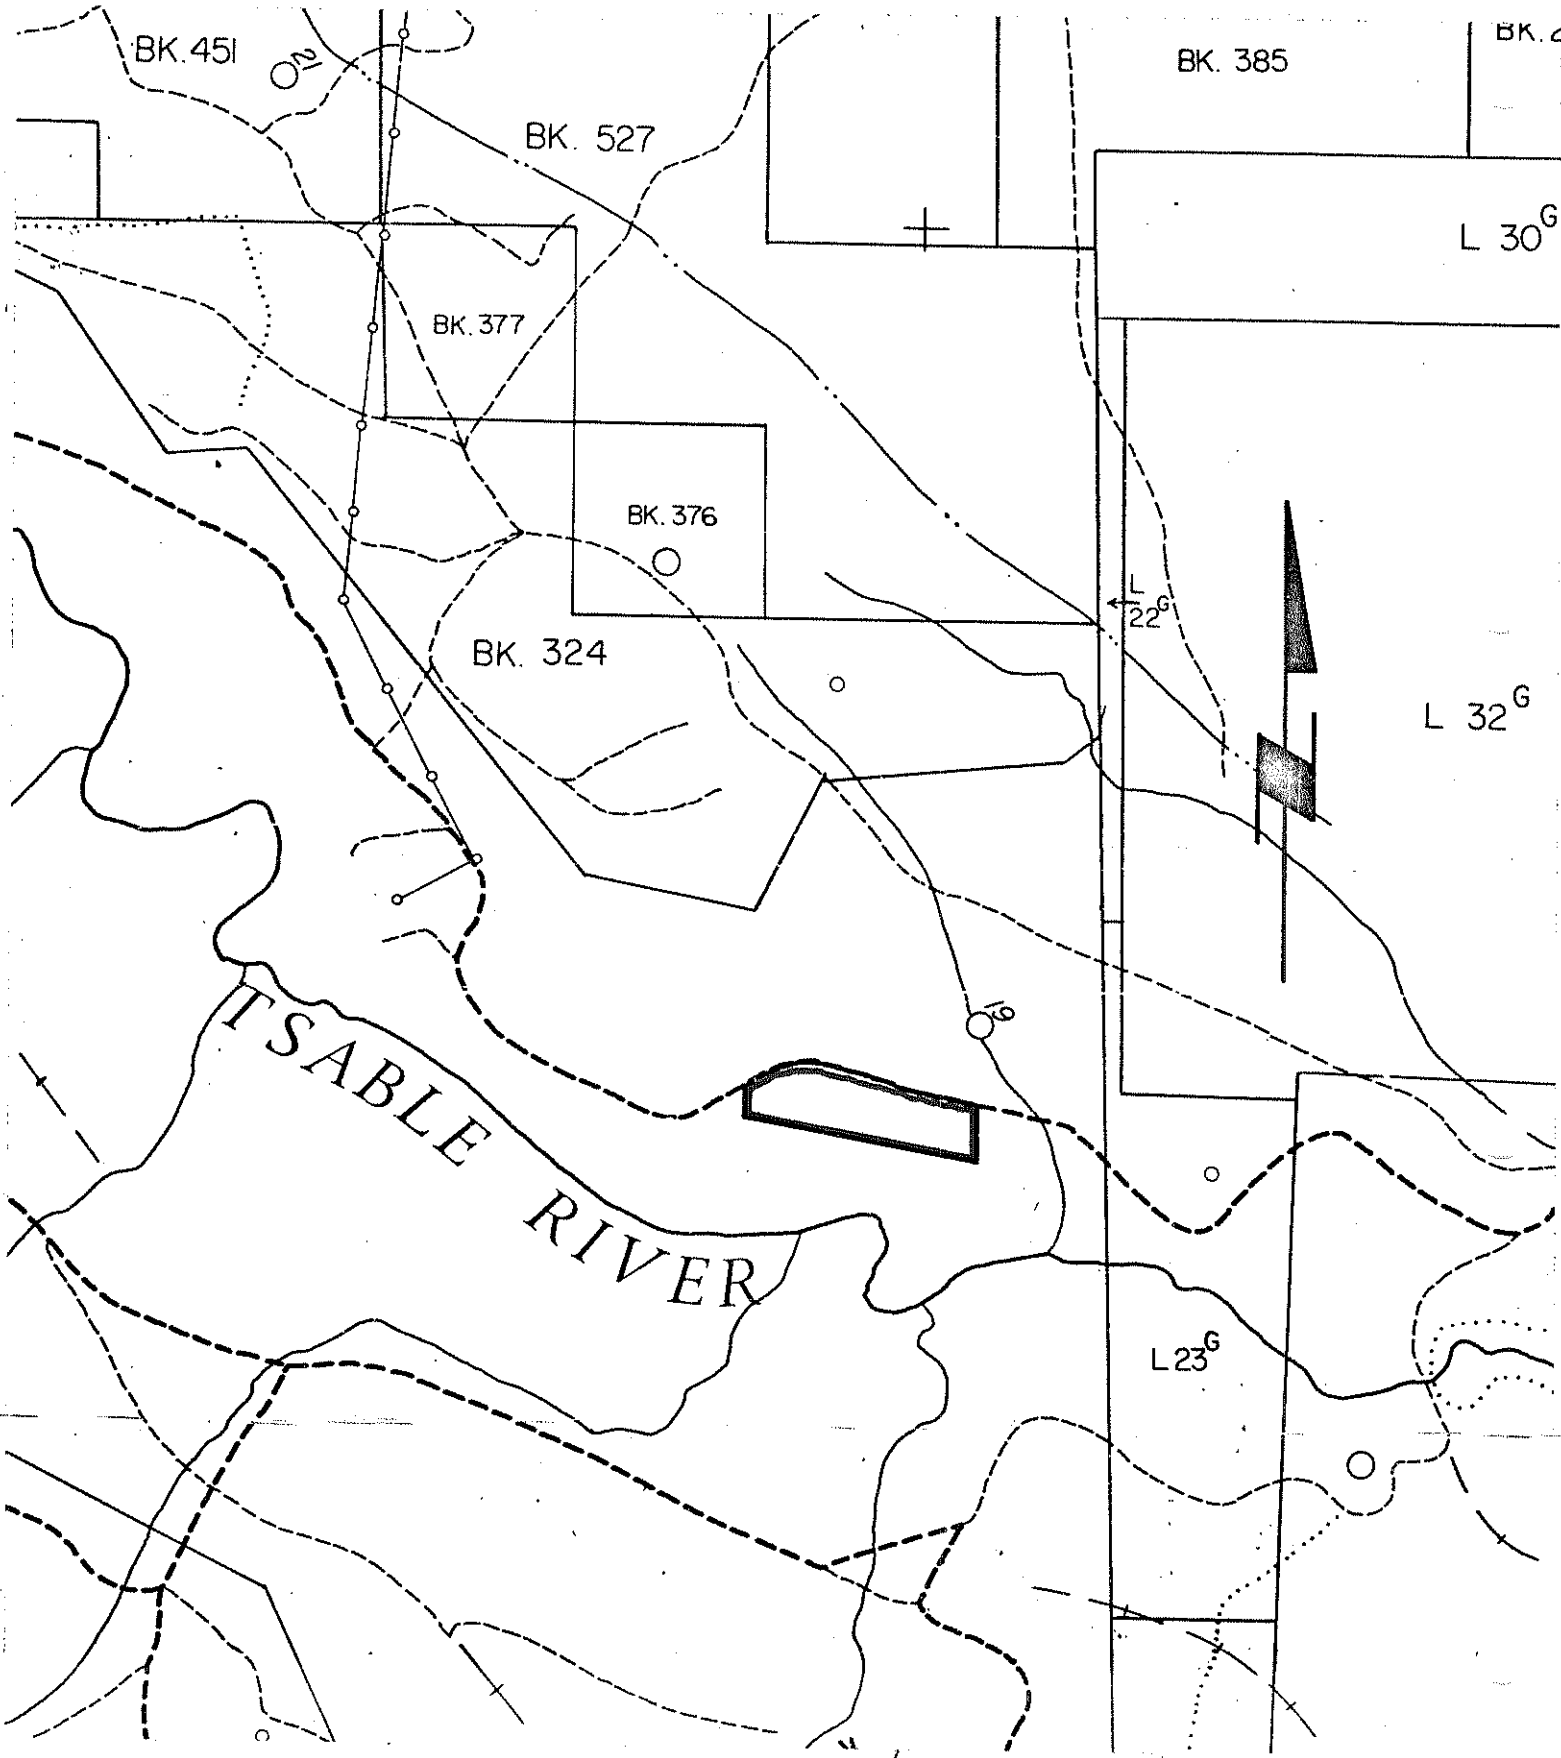

FILE NO. 113(365)

DEPARTMENT OF MINES AND PETROLEUM RESOURCES
VICTORIA

NANAIMO	MINING DIVISION
NELSON	LAND DISTRICT
MINERAL MAP NO.(S)	92F/10W
SCALE:	20 CHAINS = 1 INCH
M.T.D.R.: DRAWN BY:	BILL PRICE 21-11-74