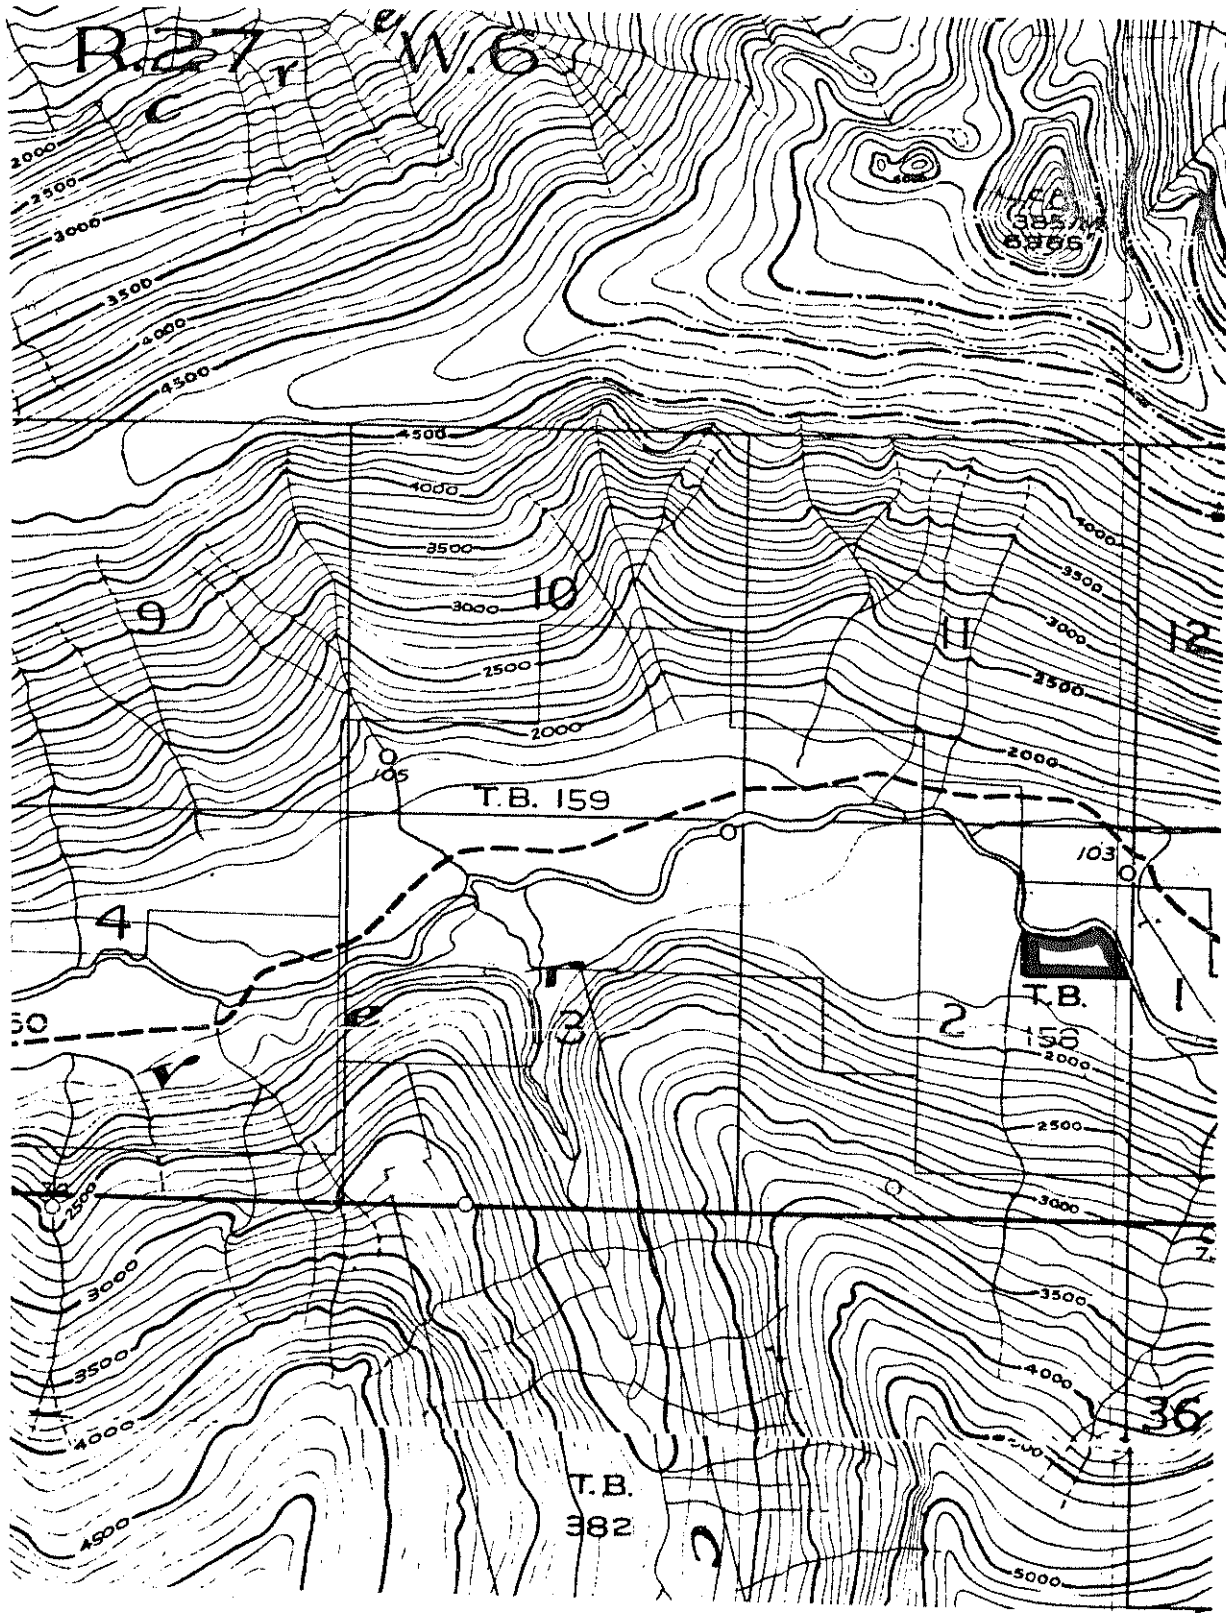

DEPARTMENT OF MINES AND PETROLEUM RESOURCES
VICTORIA

NEW WESTMINSTER	MINING DIVISION
YDYD	LAND DISTRICT
MINERAL MAP NO.(S)	92H/4E
SCALE:	1/2 MILE = 1 INCH
M.T.D.R.; DRAWN BY:	L.YIP 22/7/74