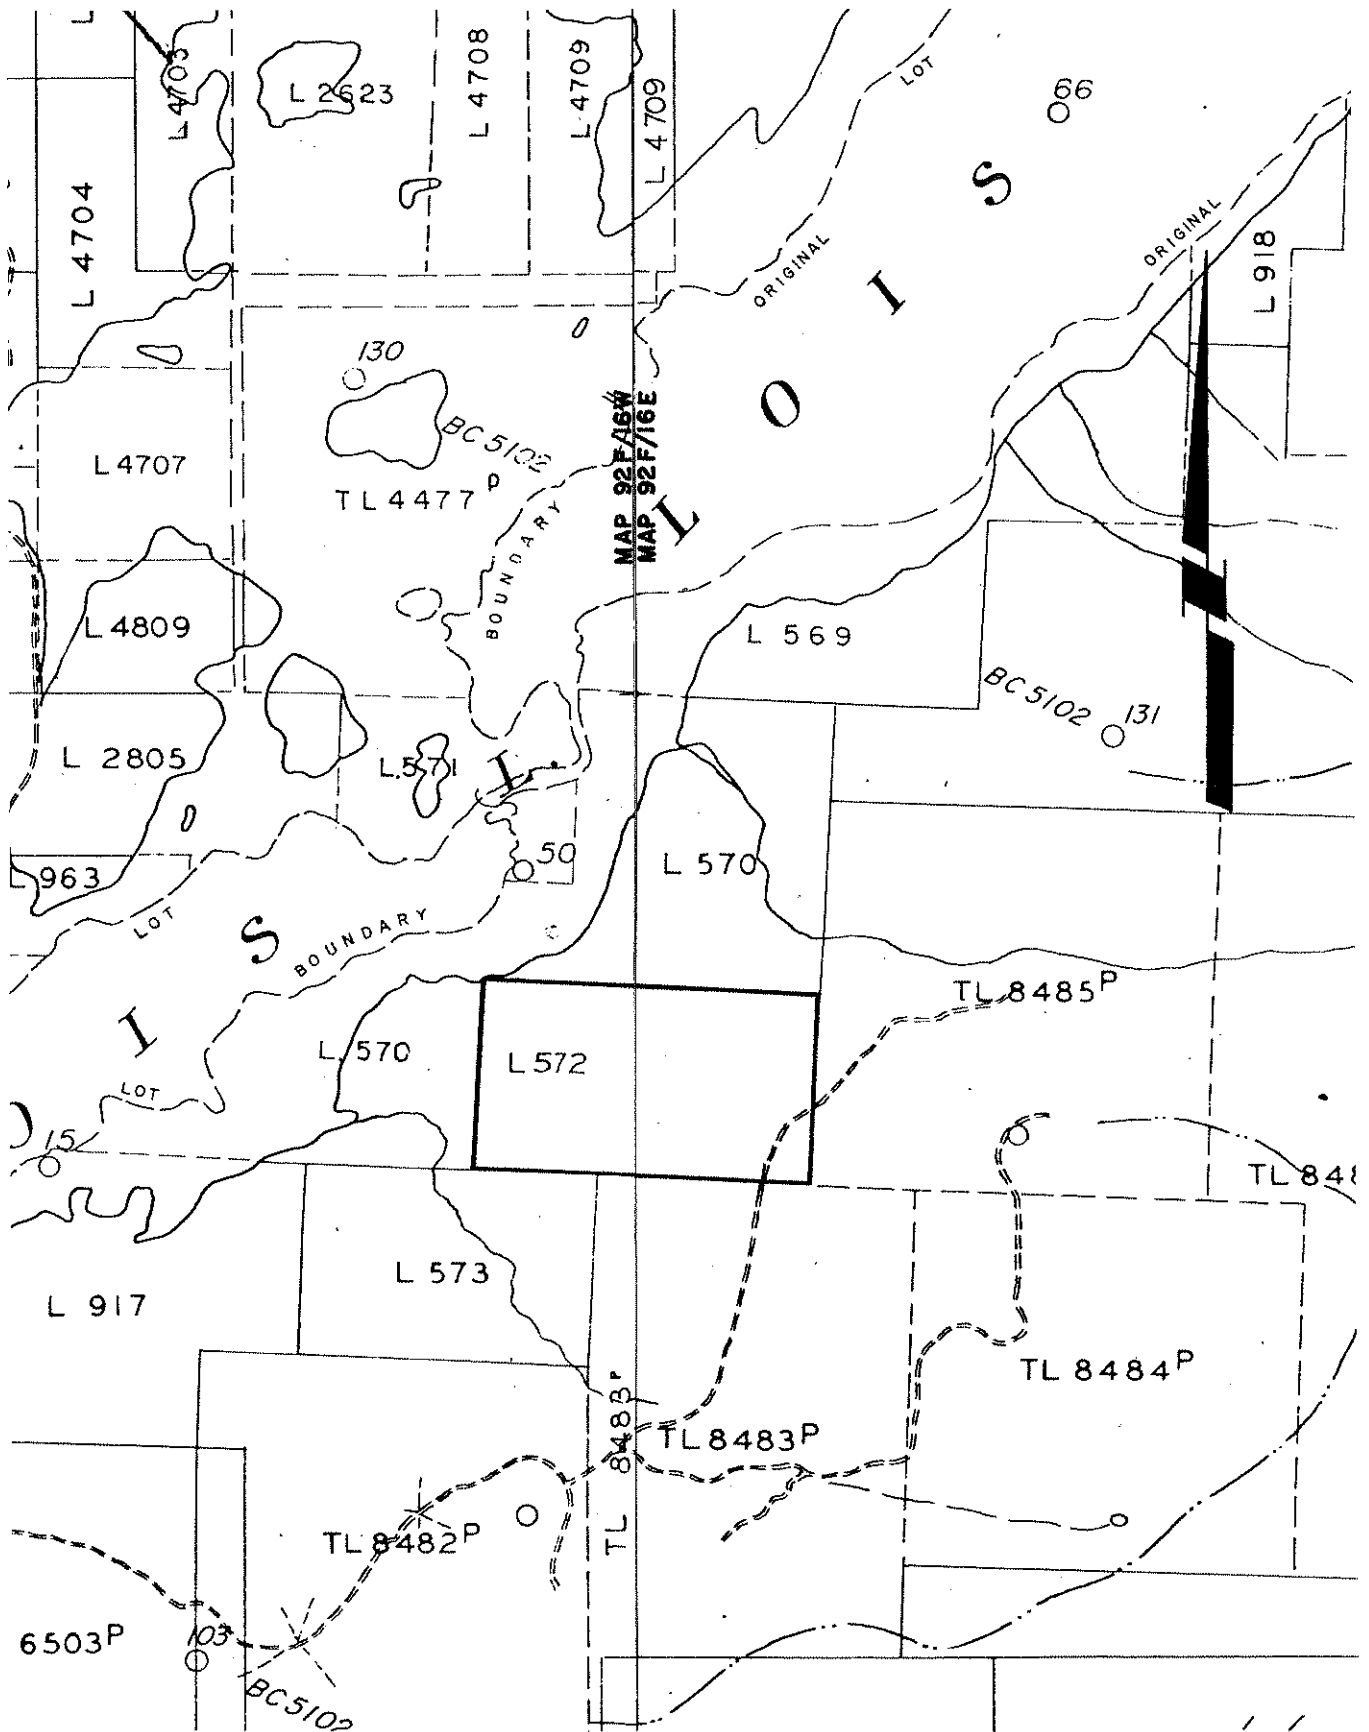

DEPARTMENT OF MINES AND PETROLEUM RESOURCES
VICTORIA

VANCOUVER	MINING DIVISION	
NEW WESTMINSTER	LAND DISTRICT	
MINERAL MAP NO.(S)	92 F/16 E & W	
SCALE:	1/2 MILE	= 1 INCH
M.T.D.R.; DRAWN BY: P KEVIN TOWNSEND 25-7-74		

FILE NO. 13(344)

THE GOVERNMENT OF
THE PROVINCE OF BRITISH COLUMBIA

DEPARTMENT OF MINES AND PETROLEUM RESOURCES
VICTORIA

VANCOUVER	MINING DIVISION
NEW WESTMINSTER	LAND DISTRICT
MINERAL MAP NO.(S)	92F/16W
SCALE:	1/2 MILE = 1 INCH
M.T.D.R.:	DRAWN BY: P KEVIN TOWNSEND 25-7-74