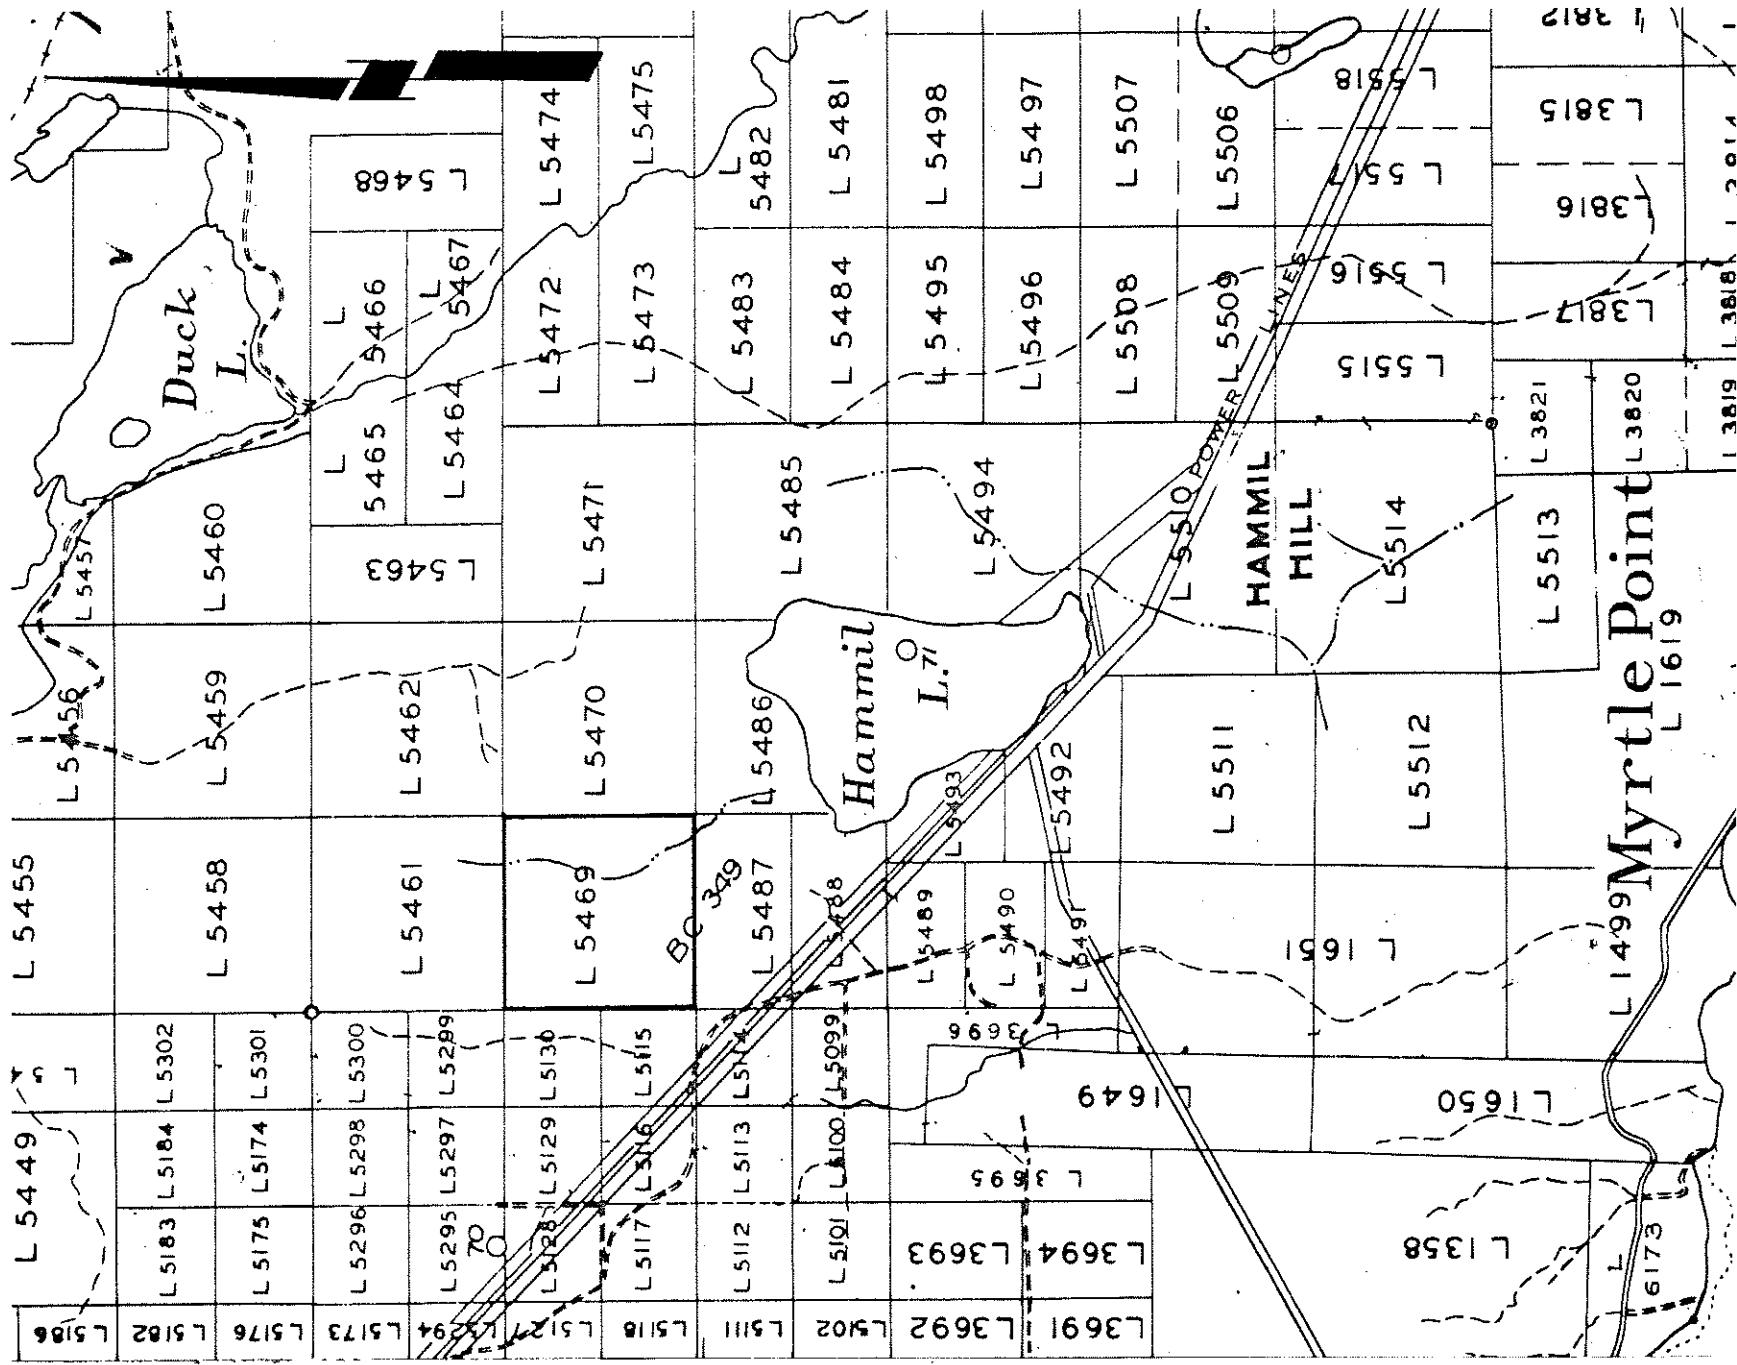

FILE NO. 13(344)

DEPARTMENT OF MINES AND PETROLEUM RESOURCES
VICTORIA

VANCOUVER	MINING DIVISION
NEW WESTMINSTER	LAND DISTRICT
MINERAL MAP NO.(S)	92F/16W
SCALE:	1/2 MILE = 1 INCH
M.T.D.R.:	DRAWN BY: P KEVIN TOWNSEND 25-7-74