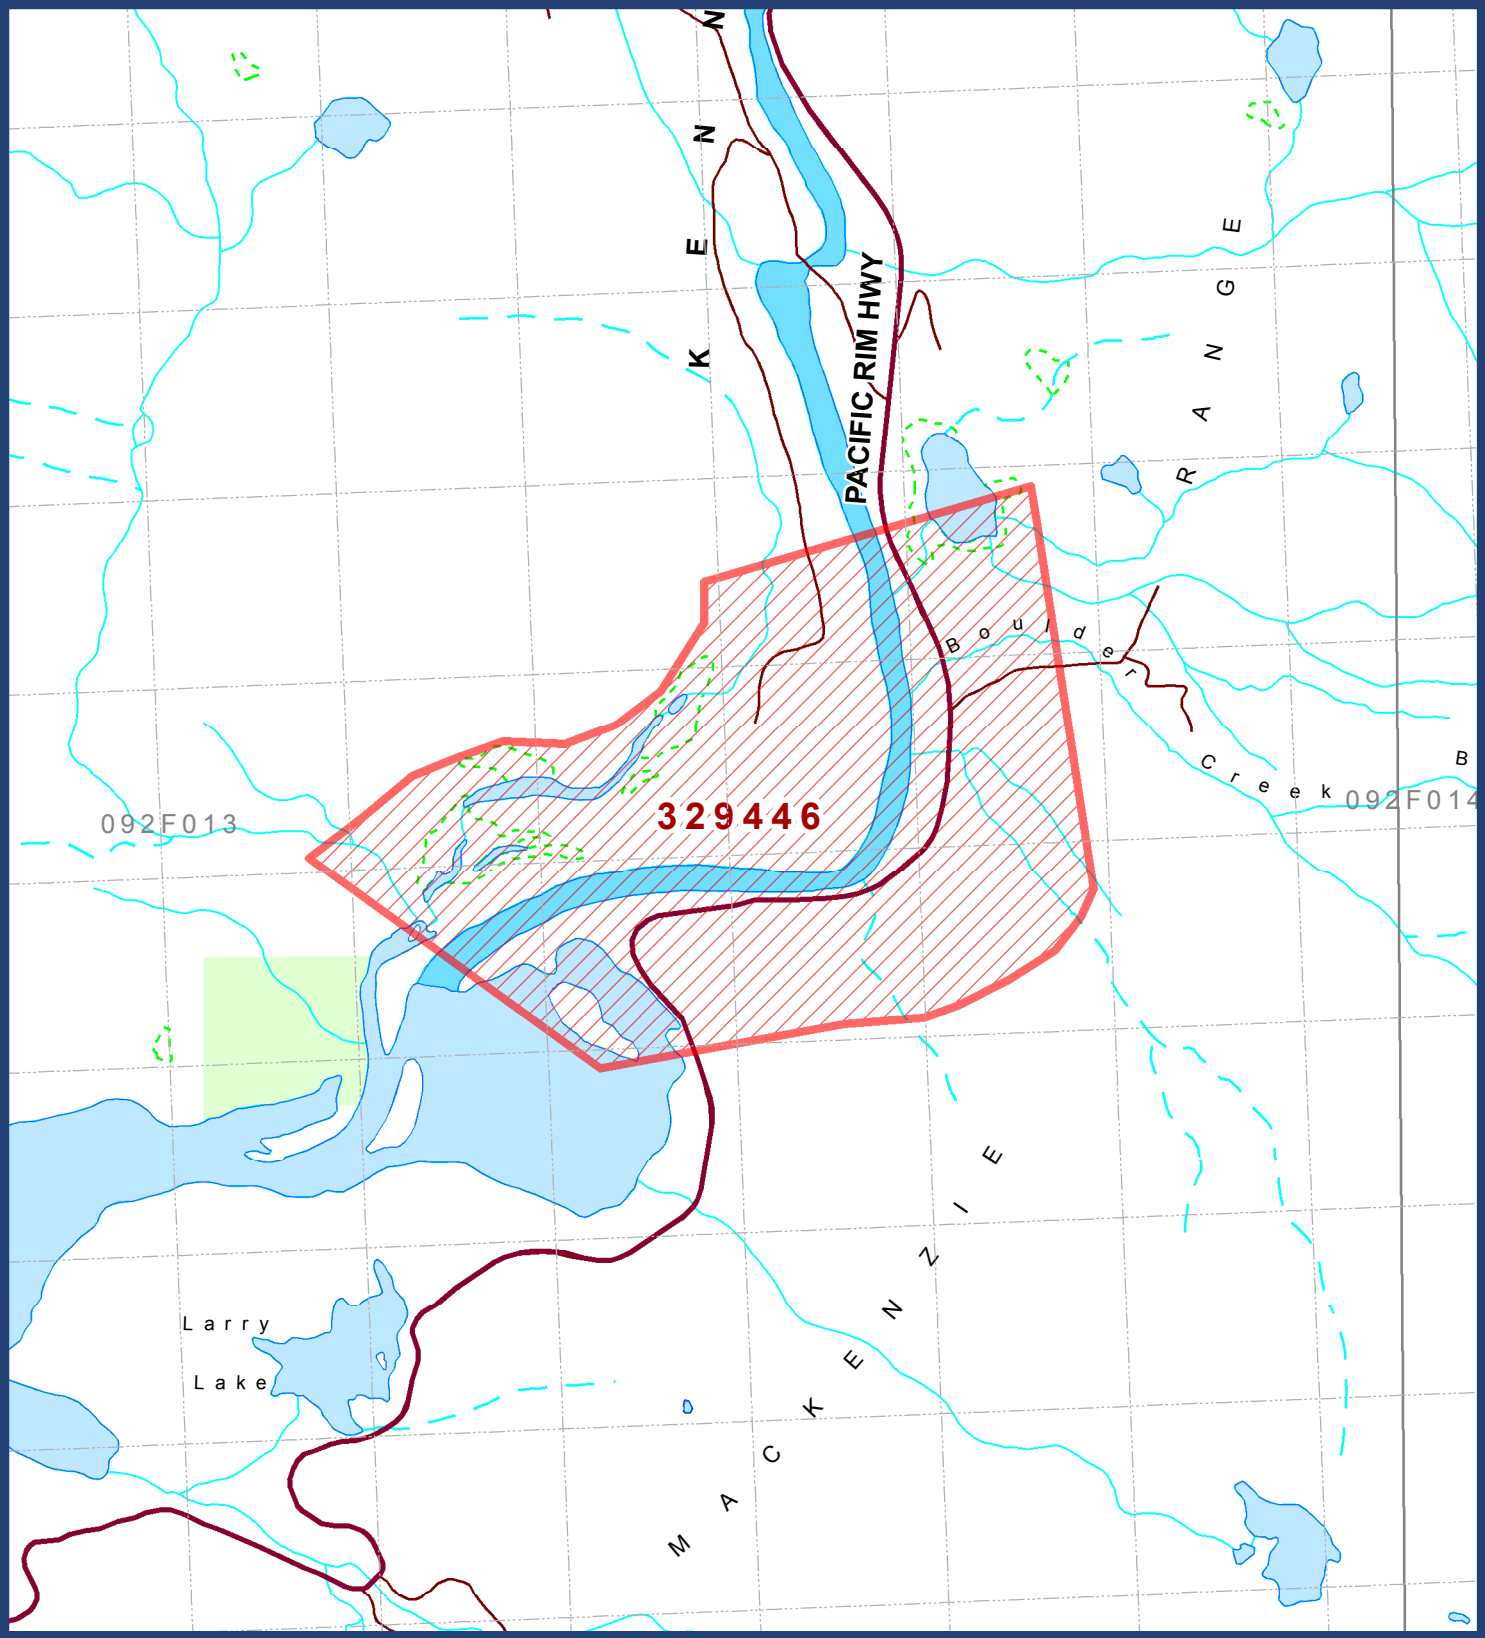

321660 322160 322660 323160 323660 324160 324660 325160

5446787  
5446287  
5445787  
5445287  
5444787  
5444287  
5443787  
5443287

5446787  
5446287  
5445787  
5445287  
5444787  
5444287  
5443787  
5443287

### Kennedy River Recreational Panning Area

Site Number	329446	Map Scale	1:20,000
Mining Division	Alberni	Area	187 ha.
BCGS Maps	092F013		

- Reserves
- Indian Reserves
- Mapsheet Grid
- Provincial Parks and Protected Areas

Projection: Albers  
Datum: NAD 83  
Source: BC Geographic Warehouse  
Produced by:  
Ministry of Energy and Mines  
Mineral Titles Branch, Vancouver  
Date: May 6, 2015  
\\wem\wcm\bl\Local\projects\reserves  
\Recreational Panning Reserves\mxd  
Kennedy River Recreational Panning  
Area\_2015-05-06.mxd