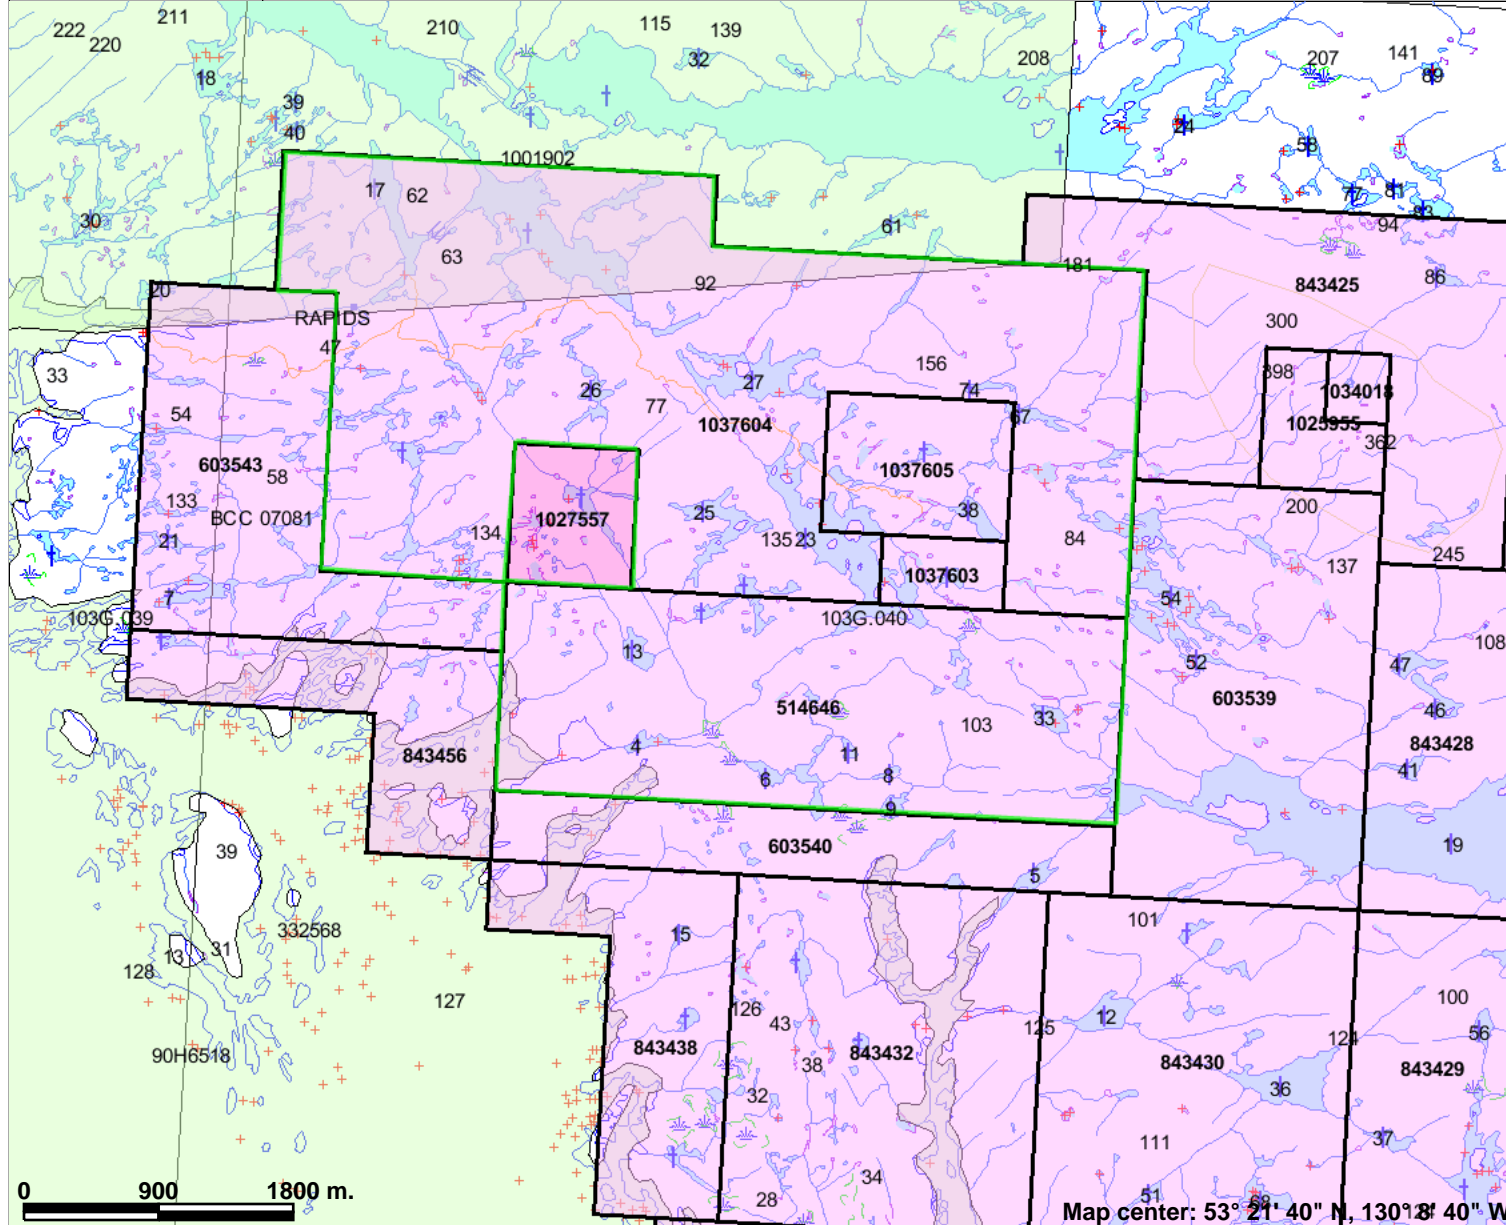

ML Application 5573648

Legend

- Indian Reserves
- National Parks
- Conservancy Areas
- Parks
- Federal Transfer Lands
- Mineral Tenure (current)
- Mineral Claim
- Mineral Lease
- Mineral Reserves (current)
- Placer Claim Designation
- Placer Lease Designation
- No Staking Reserve
- Conditional Reserve
- Release Required Reserve
- Surface Restriction
- Recreation Area
- Others
- First Nations Treaty Related Lands
- First Nations Treaty Lands
- Survey Parcels
- BCGS Grid
- Contours (1:250K)
- Contour - Index
- Contour - Intermediate
- Area of Exclusion
- Area of Indefinite Contours
- Transportation - Points (TRIM)
- Helipad
- Transportation - Lines (TRIM)
- Airfield

This map is a user generated static output from an Internet mapping site and is for general reference only. Data layers that appear on this map may or may not be accurate, current, or otherwise reliable. THIS MAP IS NOT TO BE USED FOR NAVIGATION.