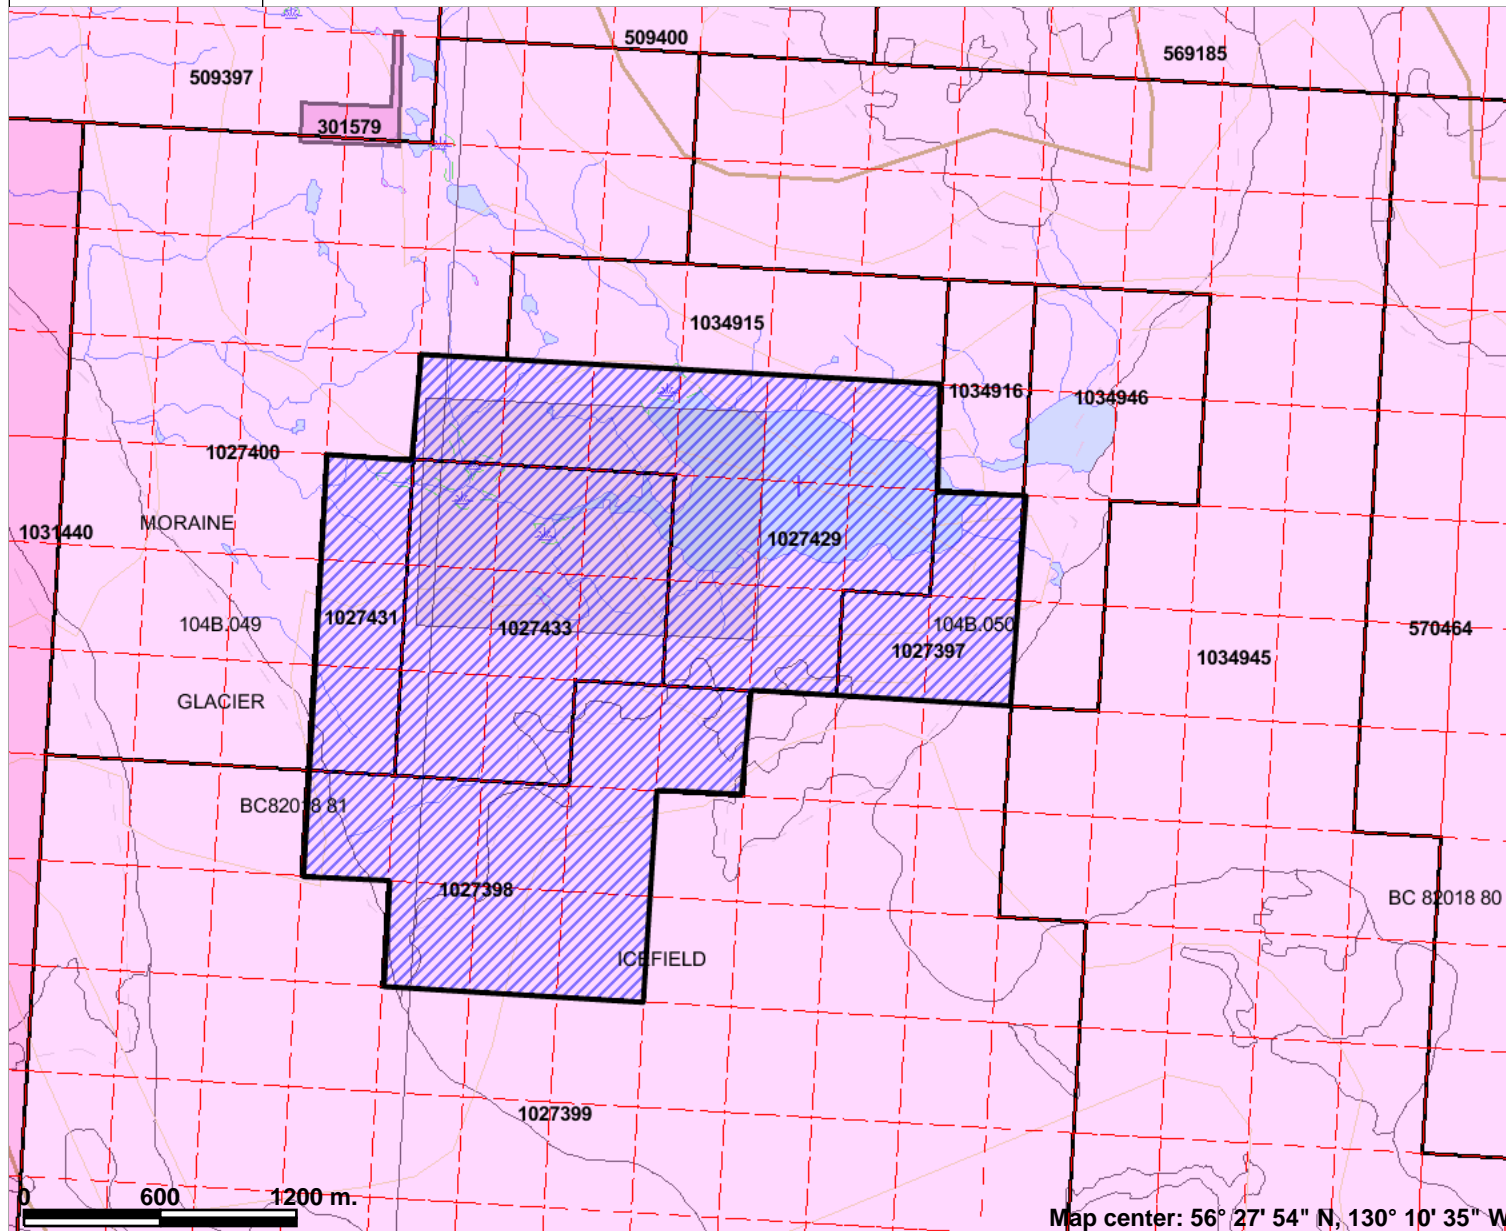

Pretium lease applications for Brucejack Property

Legend

- Indian Reserves
- National Parks
- Conservancy Areas
- Parks
- Federal Transfer Lands
- MTO Grid (MTO)
- Mineral Tenure (current)
- Mineral Claim
- Mineral Lease
- Mineral Reserves (current)
- Placer Claim Designation
- Placer Lease Designation
- No Staking Reserve
- Conditional Reserve
- Release Required Reserve
- Surface Restriction
- Recreation Area
- Others
- First Nations Treaty Related Lands
- First Nations Treaty Lands
- Integrated Cadastral Fabric
- Survey Parcels
- BCGS Grid
- Contours (1:250K)
- Contour - Index
- Contour - Intermediate
- Area of Exclusion
- Area of Indefinite Contours
- Annotation (1:20K)
- Transportation - Points (TRIM)

Scale: 1:33,298

This map is a user generated static output from an Internet mapping site and is for general reference only. Data layers that appear on this map may or may not be accurate, current, or otherwise reliable. THIS MAP IS NOT TO BE USED FOR NAVIGATION.