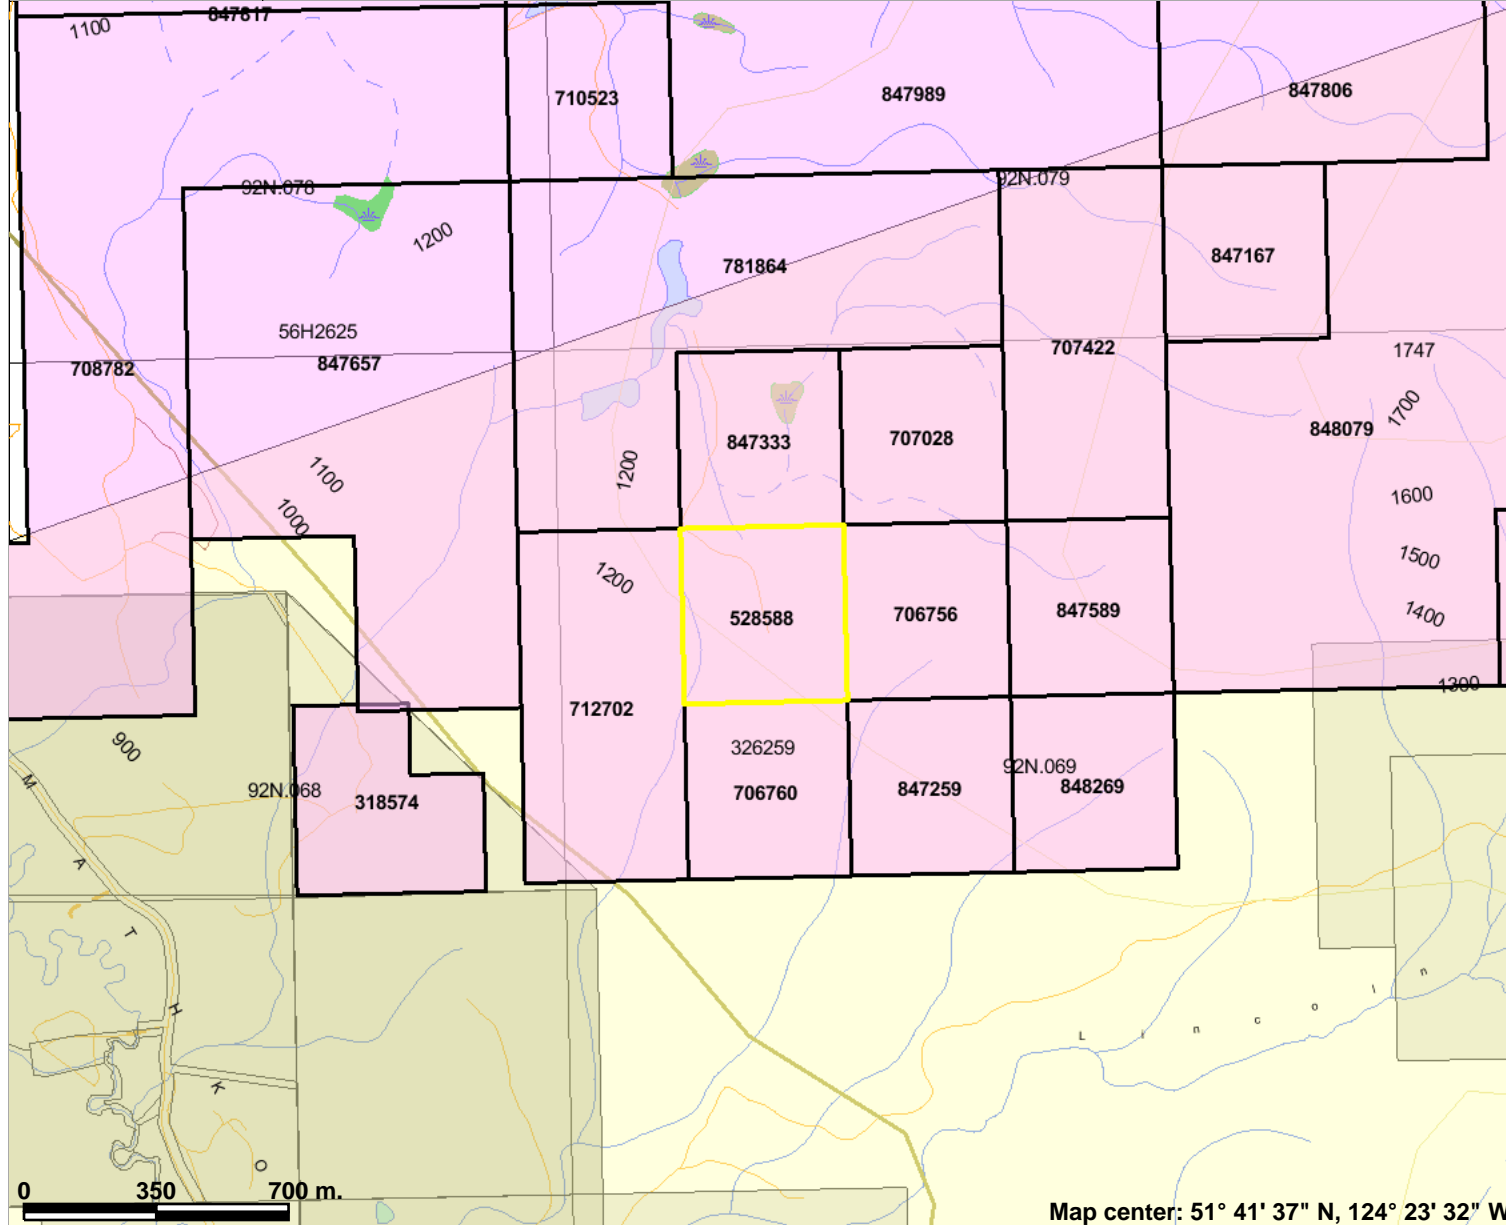

ML App - Tenure 528588

Legend

- Indian Reserves
- National Parks
- Conservancy Areas
- Parks
- Mineral Tenure (current)
- Mineral Claim
- Mineral Lease
- Mineral Reserves (current)
- Placer Claim Designation
- Placer Lease Designation
- No Staking Reserve
- Conditional Reserve
- Release Required Reserve
- Surface Restriction
- Recreation Area
- Others
- Integrated Cadastral Fabric
- Survey Parcels
- BCGS Grid
- Contours (1:250K)
- Contour - Index
- Contour - Intermediate
- Area of Exclusion
- Area of Indefinite Contours
- Annotation (1:20K)
- Transportation - Points (TRIM)
- Helipad
- Transportation - Lines (TRIM)
- Airfield
- Airport
- Airstrip
- Airport.Abandoned

Map center: 51° 41' 37" N, 124° 23' 32" W

Scale: 1:20,000

This map is a user generated static output from an Internet mapping site and is for general reference only. Data layers that appear on this map may or may not be accurate, current, or otherwise reliable. THIS MAP IS NOT TO BE USED FOR NAVIGATION.