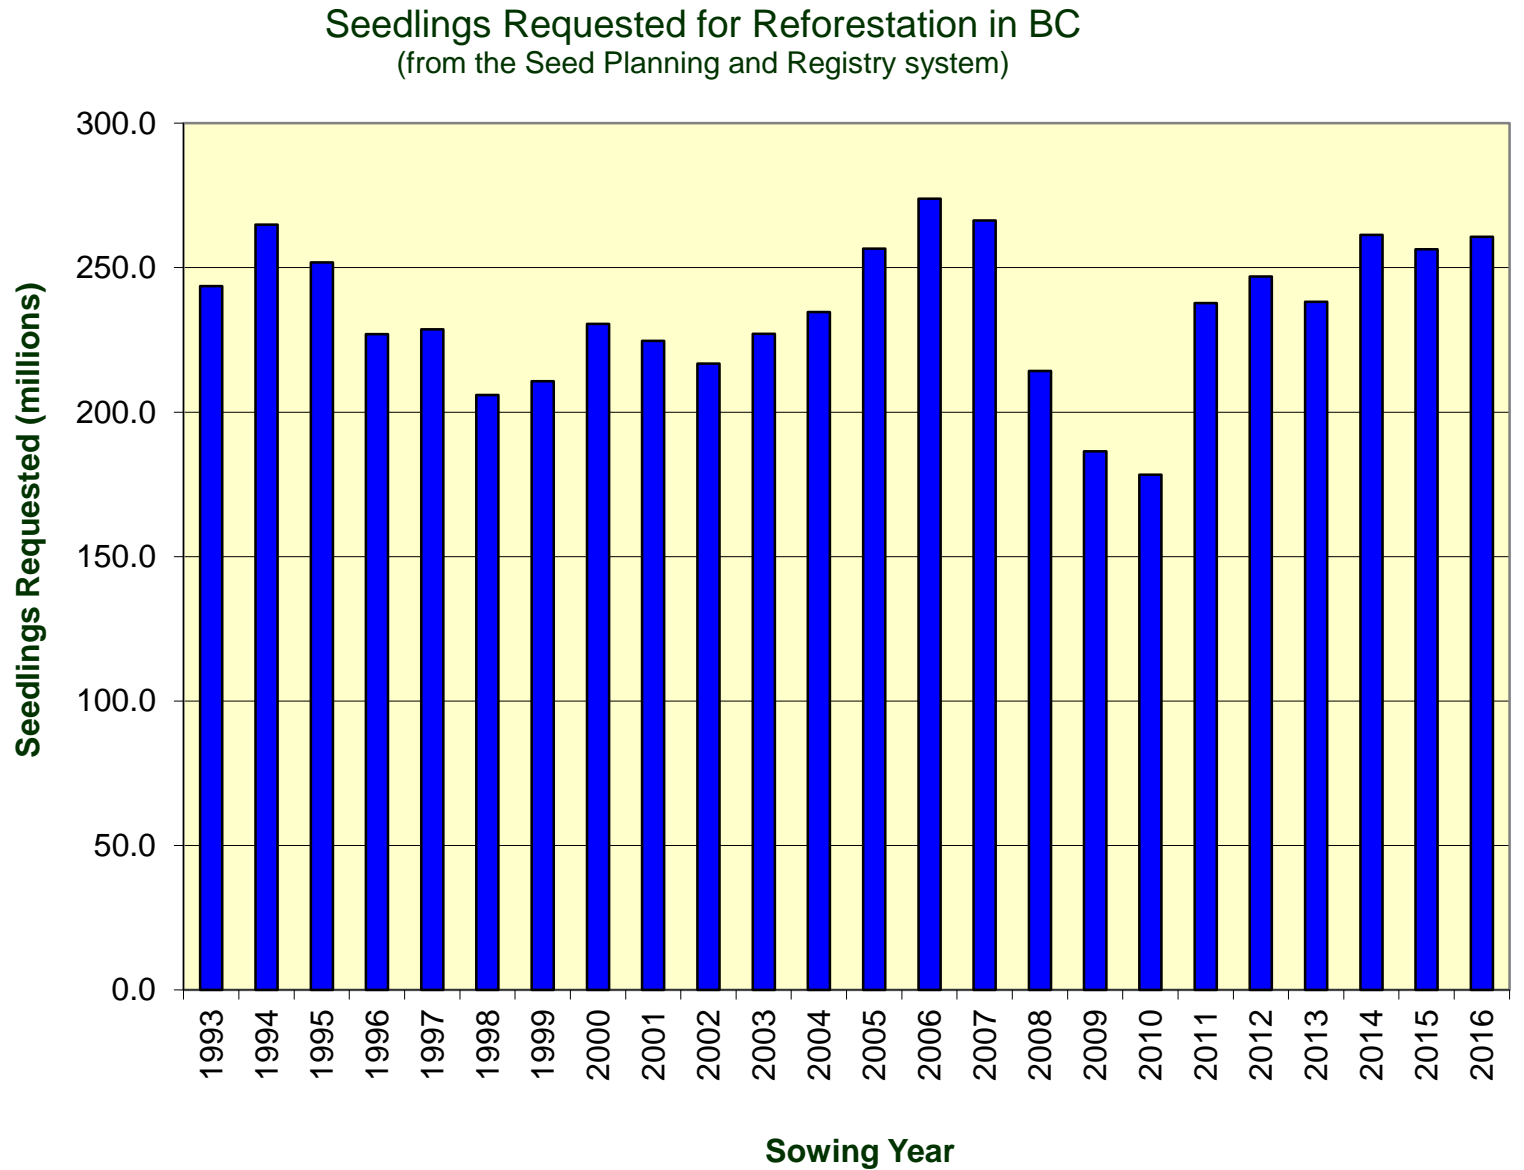

## Seedling Requests by Sowing Year from 1993 to 2016 (millions of seedlings)

Sowing Year	Seedlings Requested (millions)
1993	243.6
1994	264.9
1995	251.8
1996	227.0
1997	228.7
1998	206.0
1999	210.7
2000	230.5
2001	224.7
2002	216.8
2003	227.1
2004	234.6
2005	256.6
2006	273.9
2007	266.3
2008	214.3
2009	186.4
2010	178.4
2011	237.7
2012	247.0
2013	238.2
2014	261.4
2015	256.4
2016	260.7