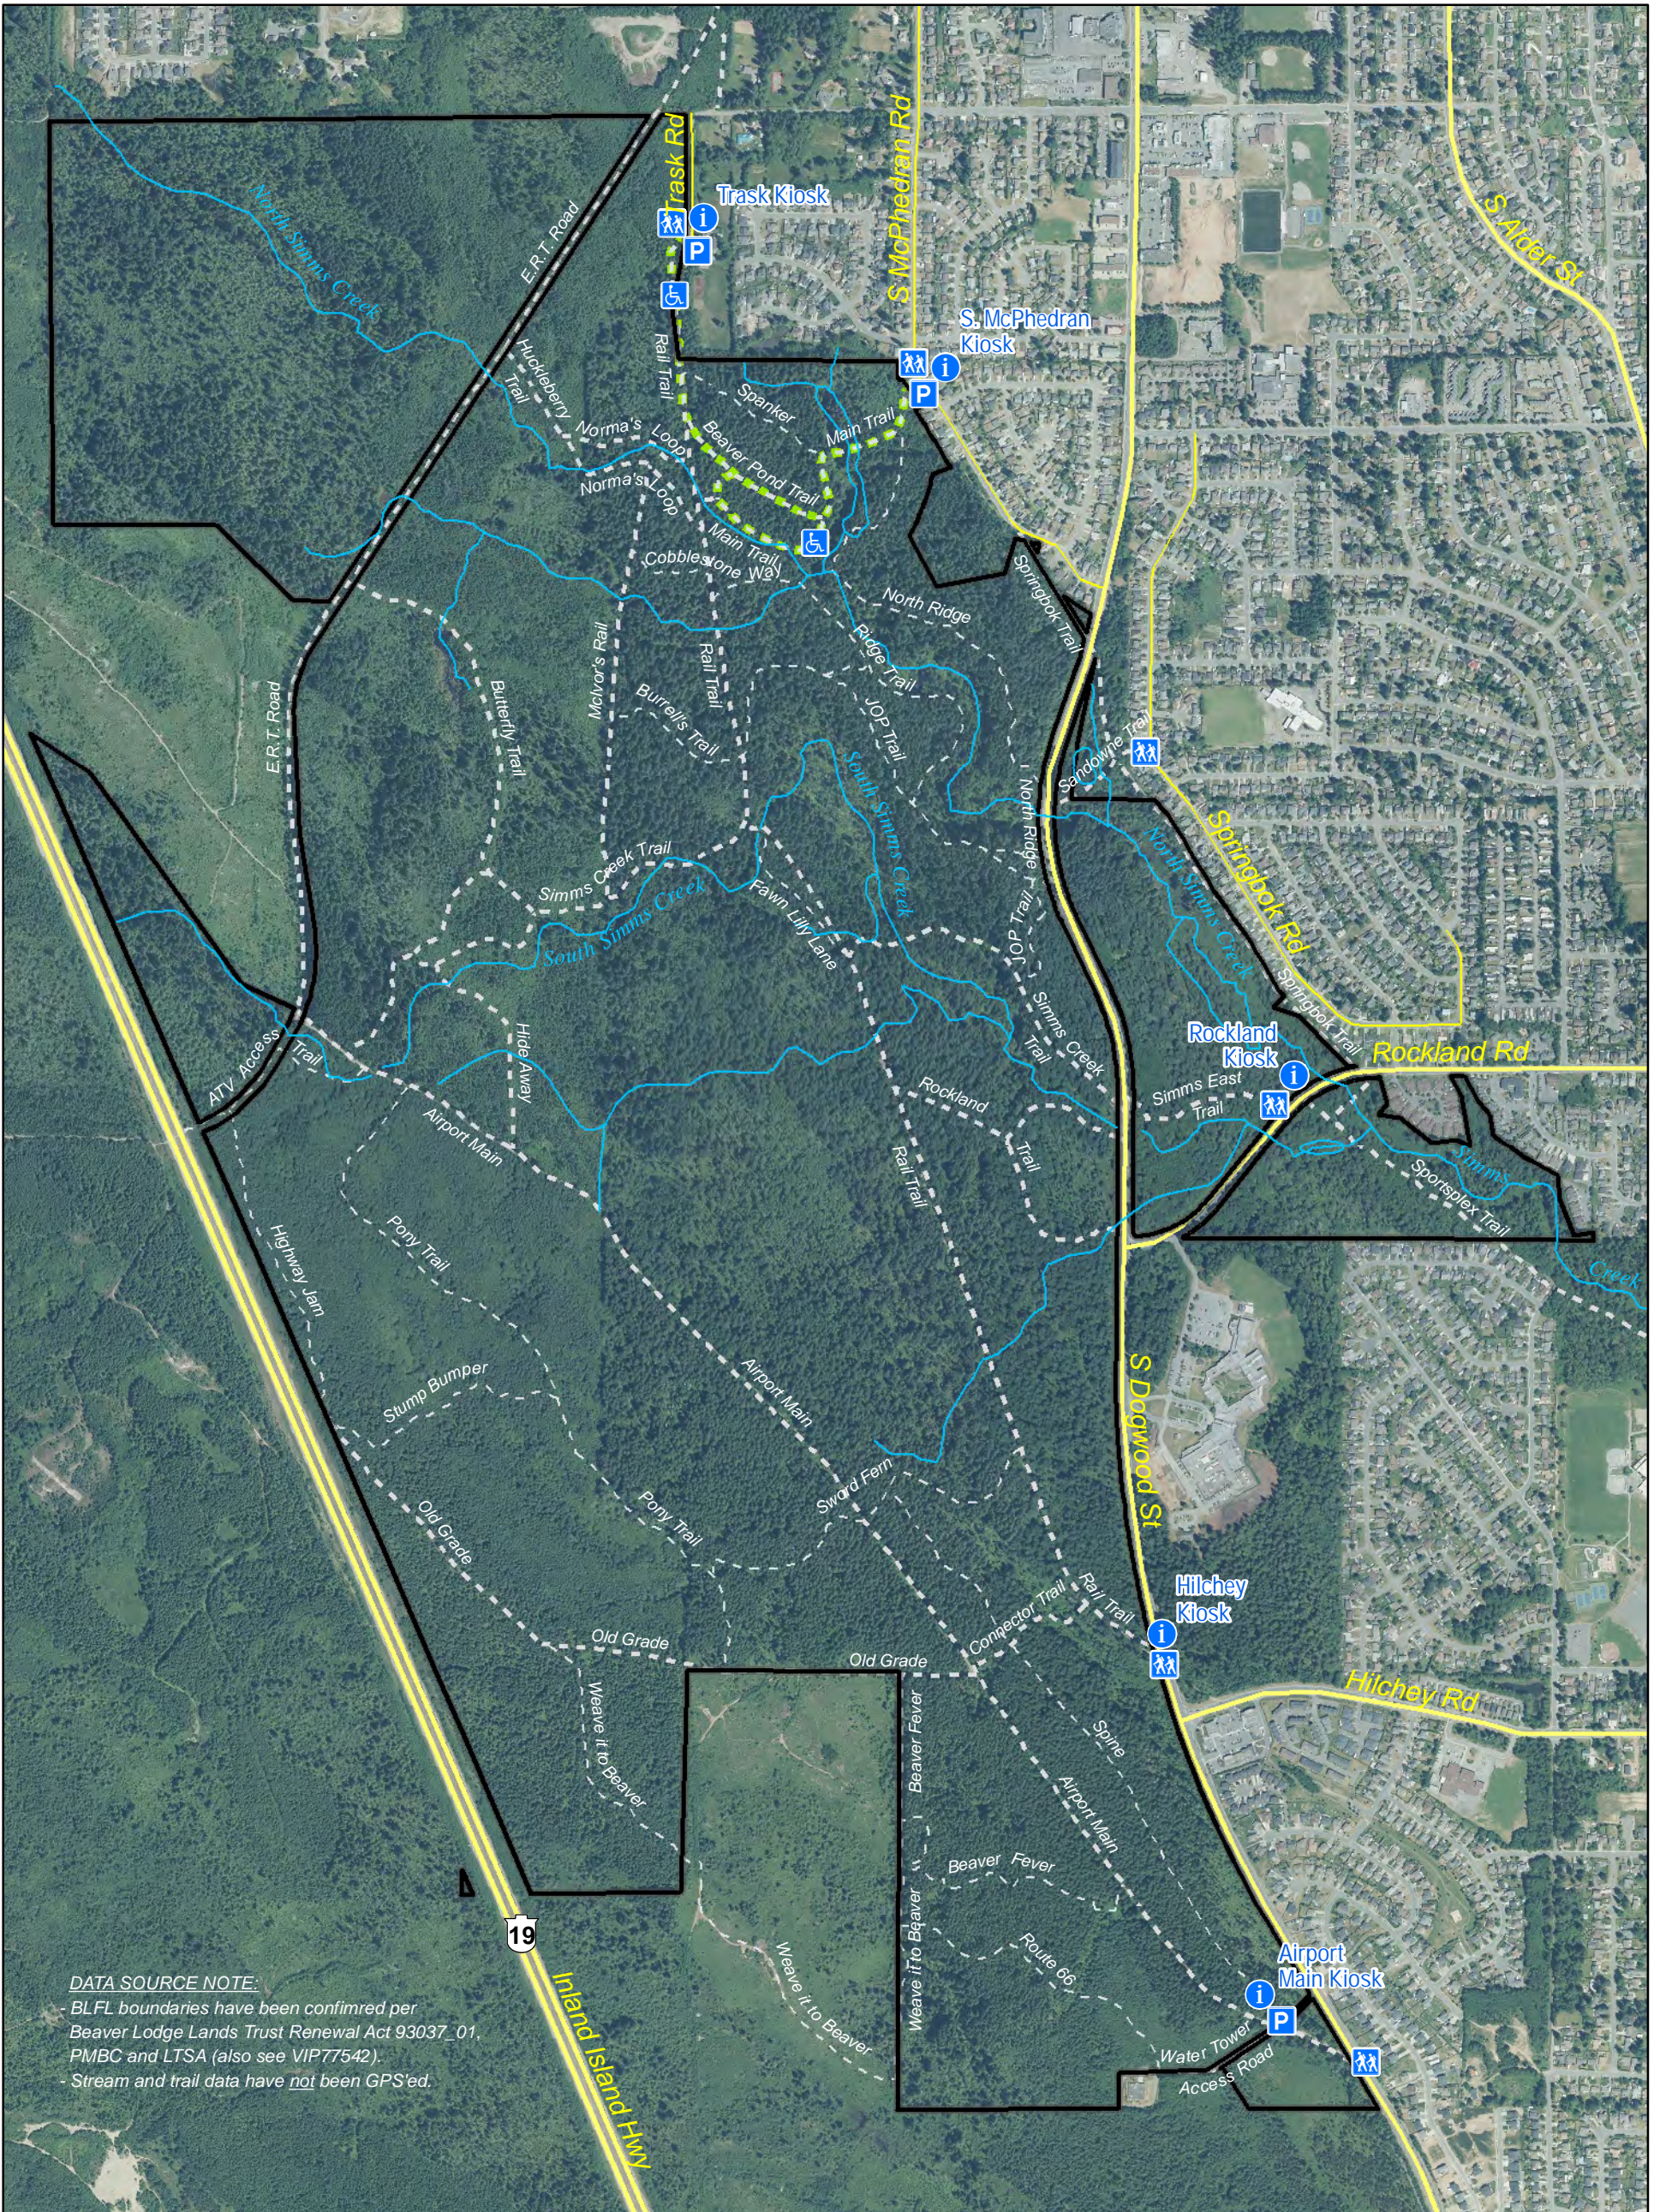

# Beaver Lodge Forest Lands

-  Beaver Lodge Forest Lands
-  Main Trail
-  Secondary Trail
-  Wheel Chair Accessible Trails
-  Highway
-  Main Road
-  Local Road
-  Kiosk
-  Parking
-  Trail Access

**DATA SOURCE NOTE:**

- BLFL boundaries have been confirmed per Beaver Lodge Lands Trust Renewal Act 93037\_01, PMBC and LTSA (also see VIP77542).
- Stream and trail data have not been GPS'ed.