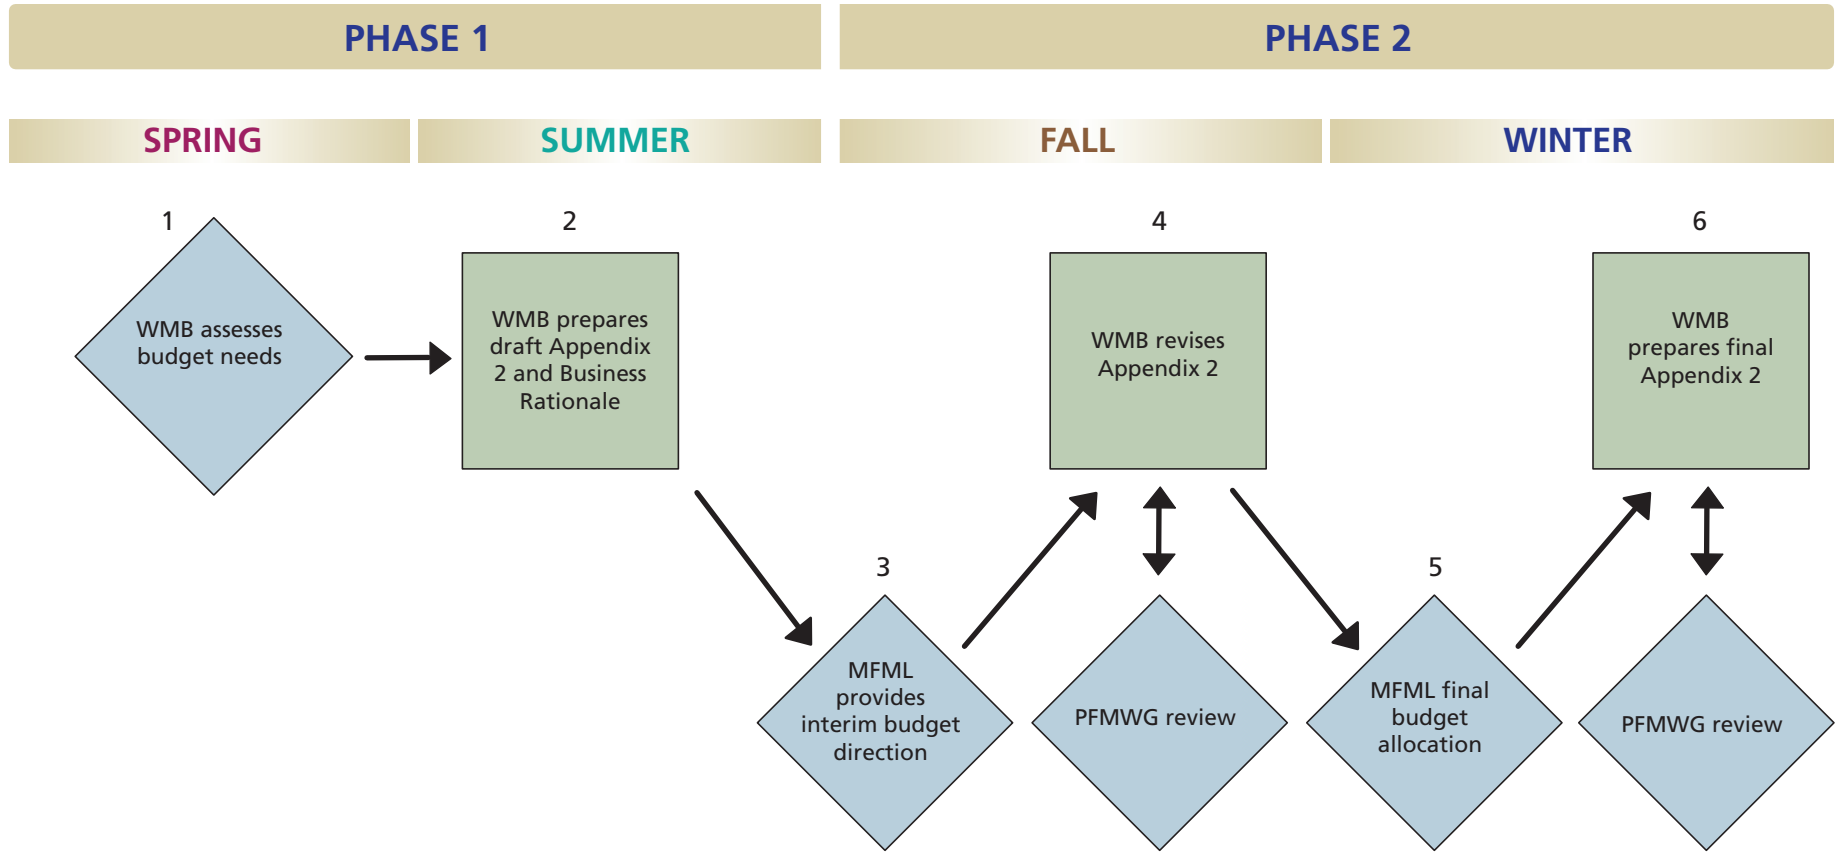

LBIS Fire Management Category - Fuel

WMB – Wildfire Management Branch
 PFMWG – Provincial Fuel Management Working Group composed of Union of BC Municipalities, First Nations Emergency Services Society and WMB
 MFML – Ministry of Forests, Mines and Lands