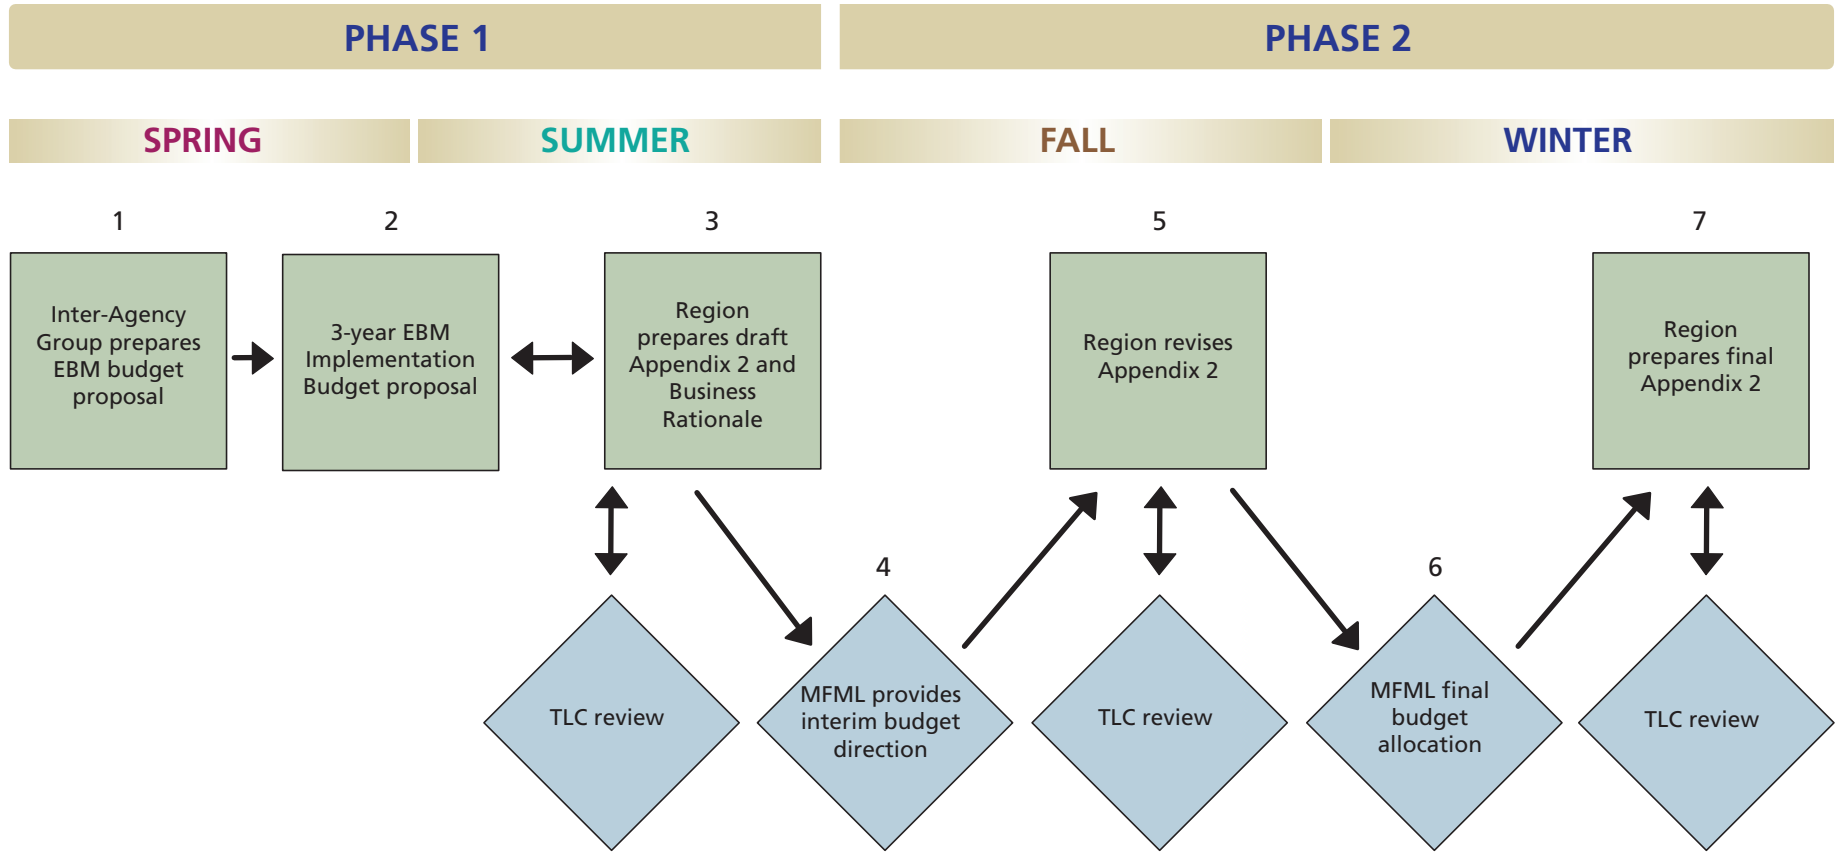

LBIS Ecosystem Based Management Category

EBM – Ecosystem Based Management
 Region – Regional Forest Stewardship Specialist
 TLC – Technical Liaison Committee (of EBM Implementation) includes First Nations, forest licensees and provincial government
 MFML – Ministry of Forests, Mines and Lands

■ = Documents ◆ = Actions