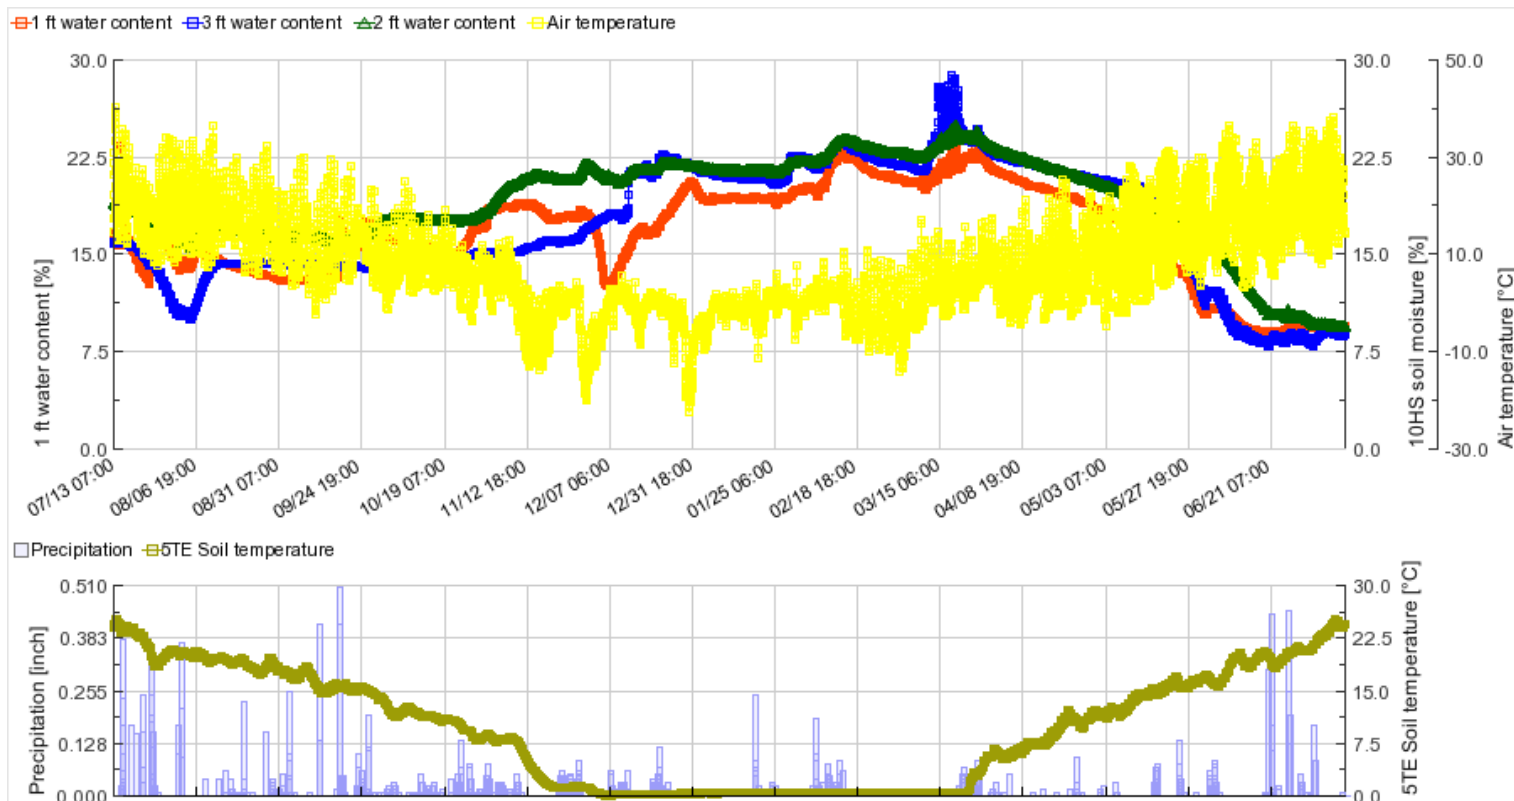

Station name	Start date/time	End date/time	Altitude	Longitude	Latitude
HS Jansen	2014-07-13 07:00	2015-07-13 07:00	443	15.63532	47.20568

Sensor name (Channel)	Min	Max	Notes
Air temperature (Ch. 0)	-22.7	42.0	last 365 days. Soil moisture content is much lower this year than last year at this time. irrigation events have been happening but lack of rains, high temperatures and an established crop
Precipitation (Ch. 11)	0	0.504	
3 ft water content (Ch. 520)	7.9	28.8	
2 ft water content (Ch. 524)	9.4	24.9	
5TE Soil temperature (Ch. 527)	0.1	25.4	
1 ft water content (Ch. 531)	8.8	24.2	