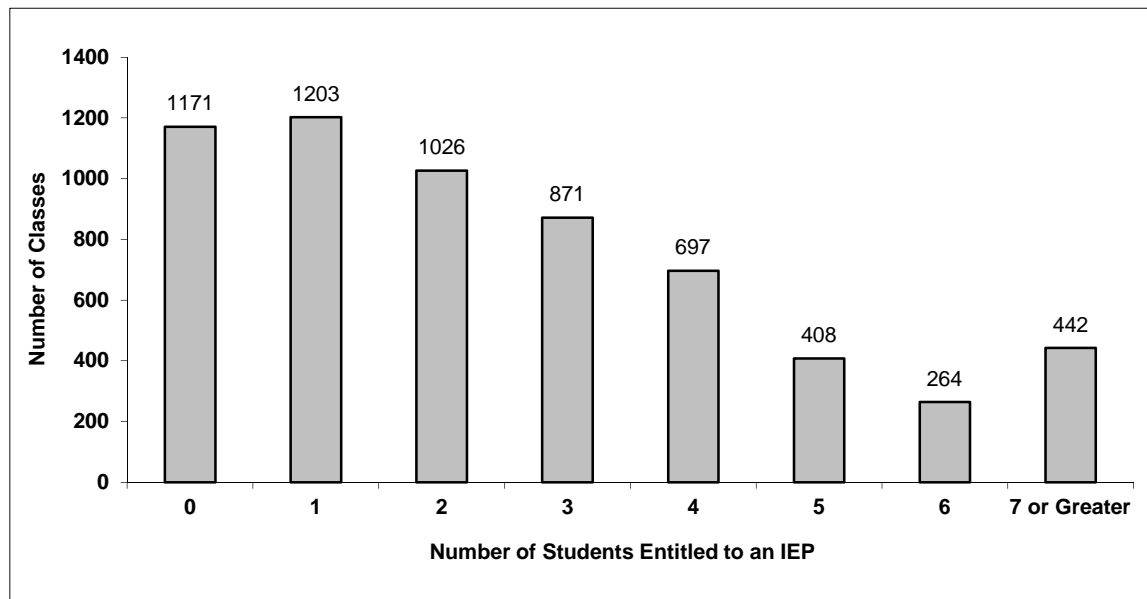

Grades 4-12 - Number of Classes in District with 'X' Number of Students Entitled to an IEP