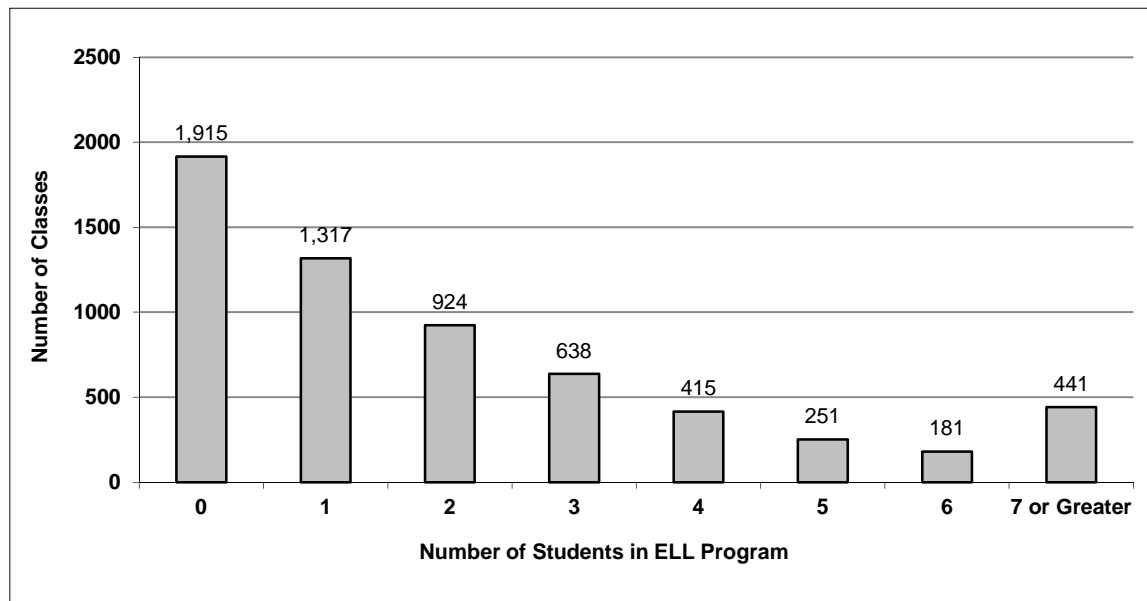

District - English Language Learners (ELL)

036 Surrey

Source: Class size data collection (as of October 31) from BC public schools.

Grades K-3 - Number of Classes in District with 'X' Number of ELL

Grades 4-12 - Number of Classes in District with 'X' Number of ELL