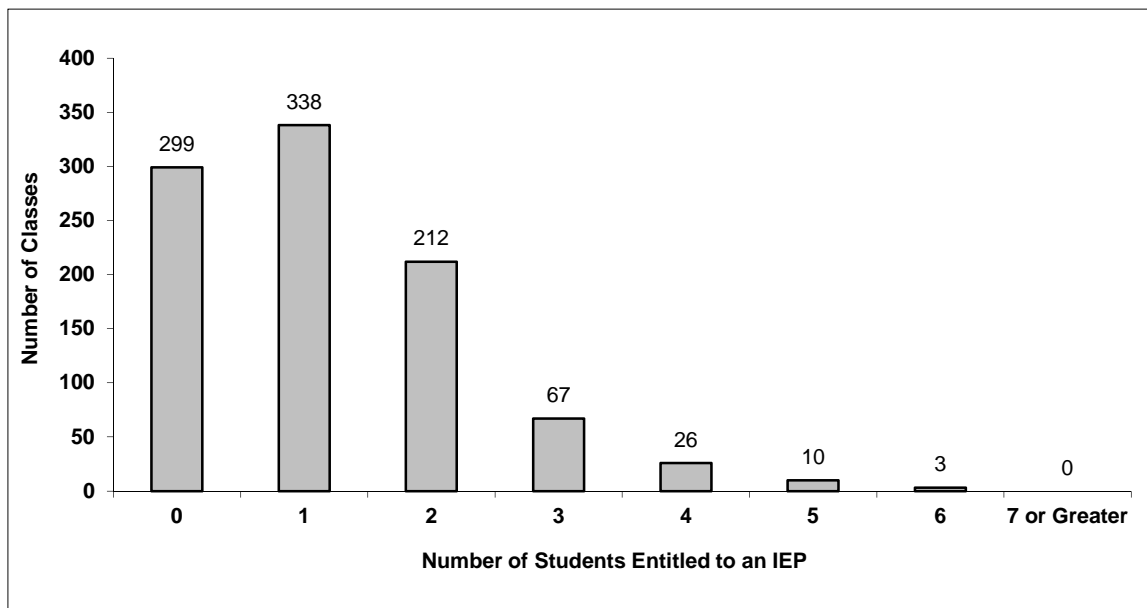

District - Students Entitled to an Individual Education Plan (IEP)

036 Surrey

Source: Class size data collection (as of October 31) from BC public schools.

Grades K-3 - Number of Classes in District with 'X' Number of Students Entitled to an IEP