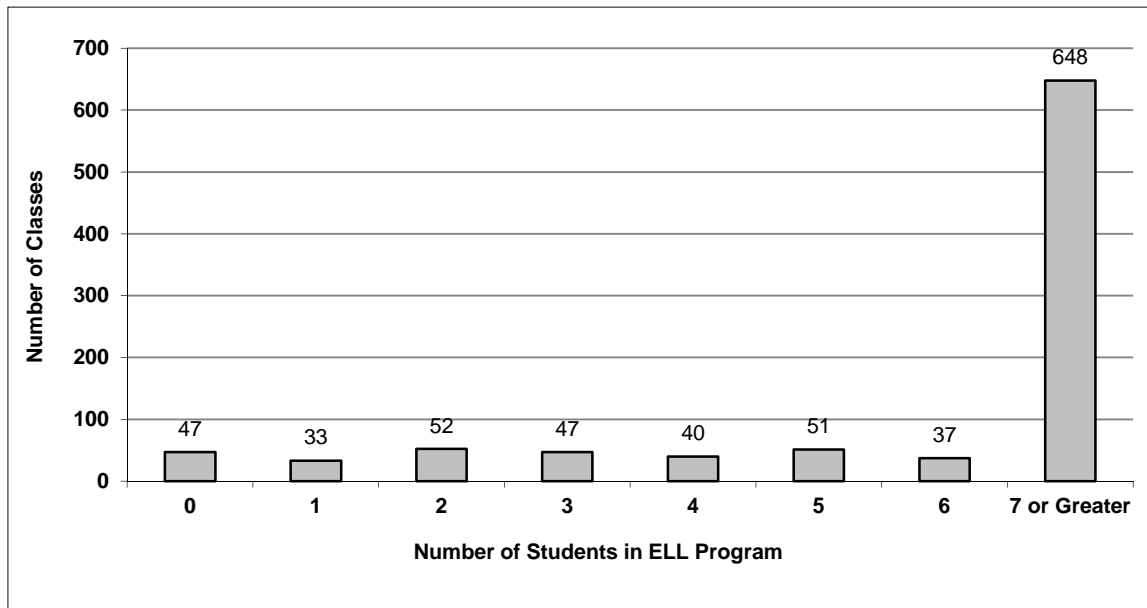

District - English Language Learners (ELL)

036 Surrey

Source: Class size data collection (as of October 31) from BC public schools.

Grades K-3 - Number of Classes in District with 'X' Number of ELL