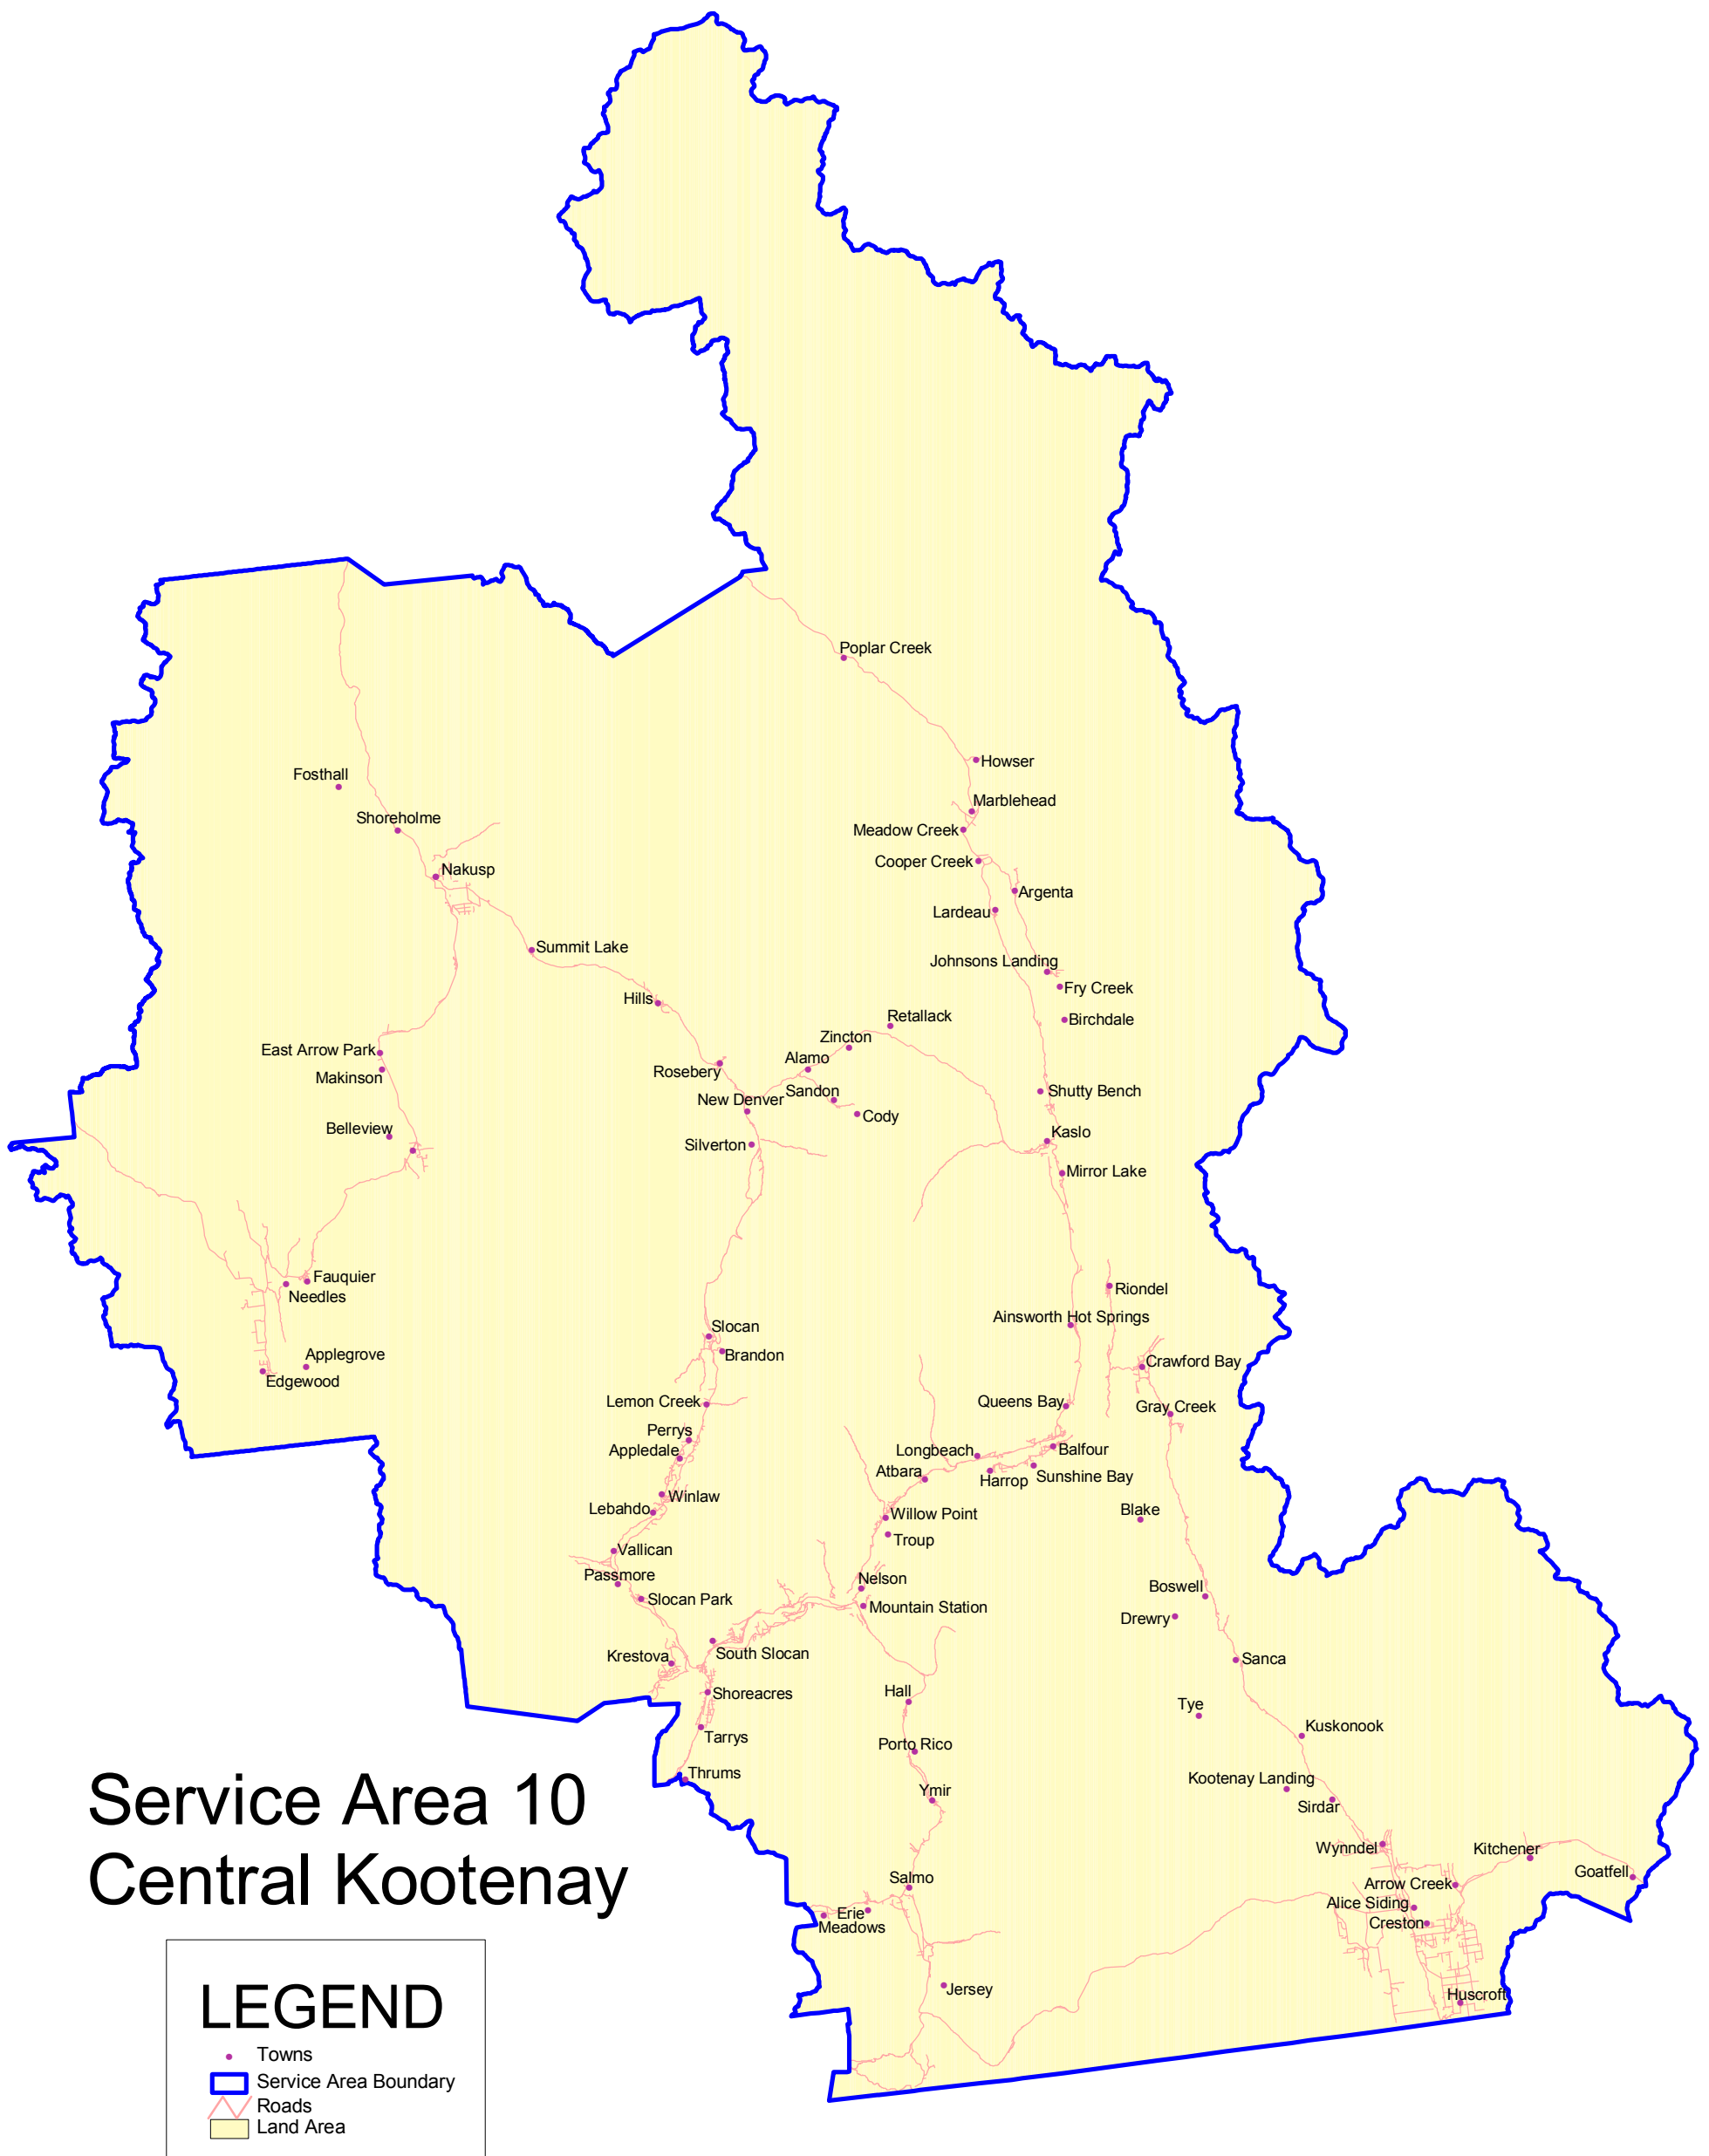

Service Area Boundary Map

Service Area 10 Central Kootenay

LEGEND

- Towns
- ▭ Service Area Boundary
- ▬ Roads
- Land Area

BRITISH
COLUMBIA

Ministry of
Transportation