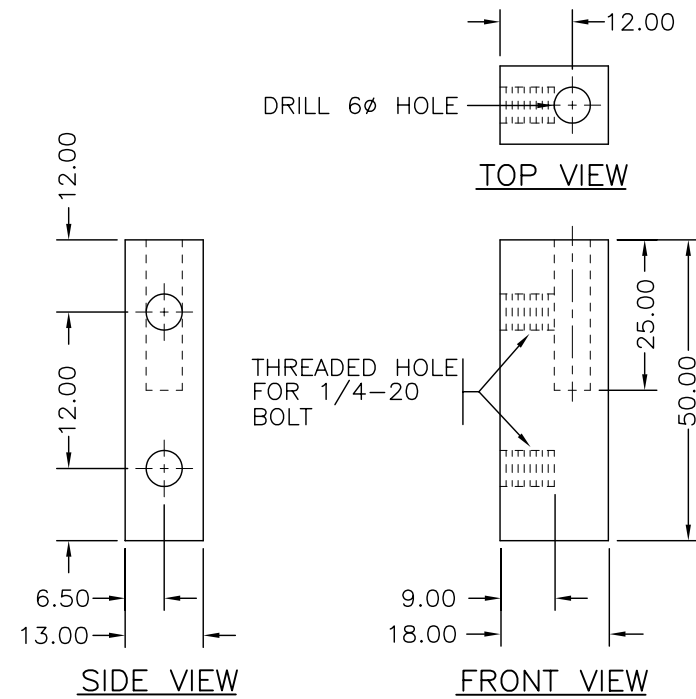

ITEM 12E  
(TOP DOOR HINGE - CABINET MOUNT)

ITEM 12F  
(BOTTOM DOOR HINGE - CABINET MOUNT)

ITEM 12G  
(DOOR HINGE - DOOR MOUNT)

SEE DRAWING MS403.1 FOR NOTES

SCALE 1:2.5

DIMENSIONS FOR REFERENCE ONLY  
MANUFACTURER TO VERIFY FOR PROPER FIT

100A-120/208V SERVICE/DISTRIBUTION PANEL  
DETAILS