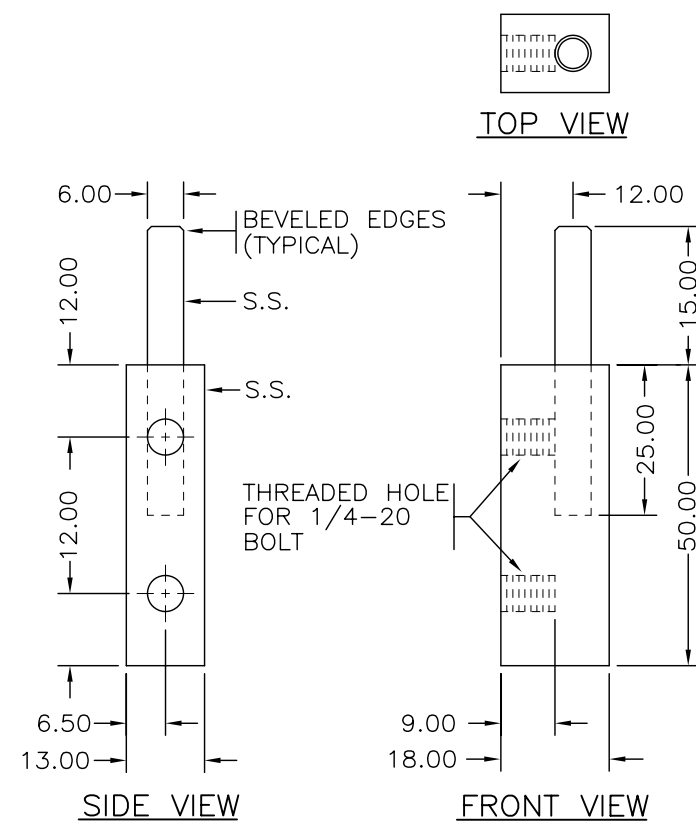

ITEM 12E  
(TOP DOOR HINGE - CABINET MOUNT)

ITEM 12F  
(BOTTOM DOOR HINGE - CABINET MOUNT)

ITEM 12G  
(DOOR HINGE - DOOR MOUNT)

SEE DRAWING MS403.1 FOR NOTES

SCALE 1:2.5

DIMENSIONS FOR REFERENCE ONLY  
MANUFACTURER TO VERIFY FOR PROPER FIT

100A-120/208V SERVICE/DISTRIBUTION PANEL  
DETAILS