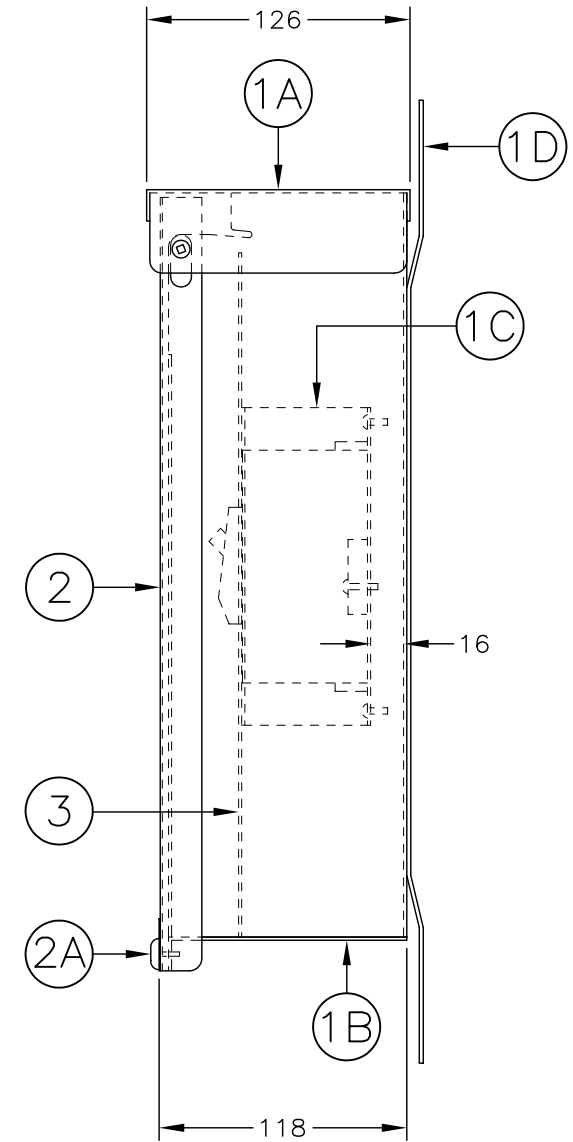

TOP VIEW

FRONT VIEW

SIDE VIEW

PANEL

SEE DRAWING MS402.1 FOR NOTES

SCALE 1:4

DIMENSIONS FOR REFERENCE ONLY
MANUFACTURER TO VERIFY FOR PROPER FIT

100A-120/240V SERVICE DISCONNECT PANEL
DETAILS