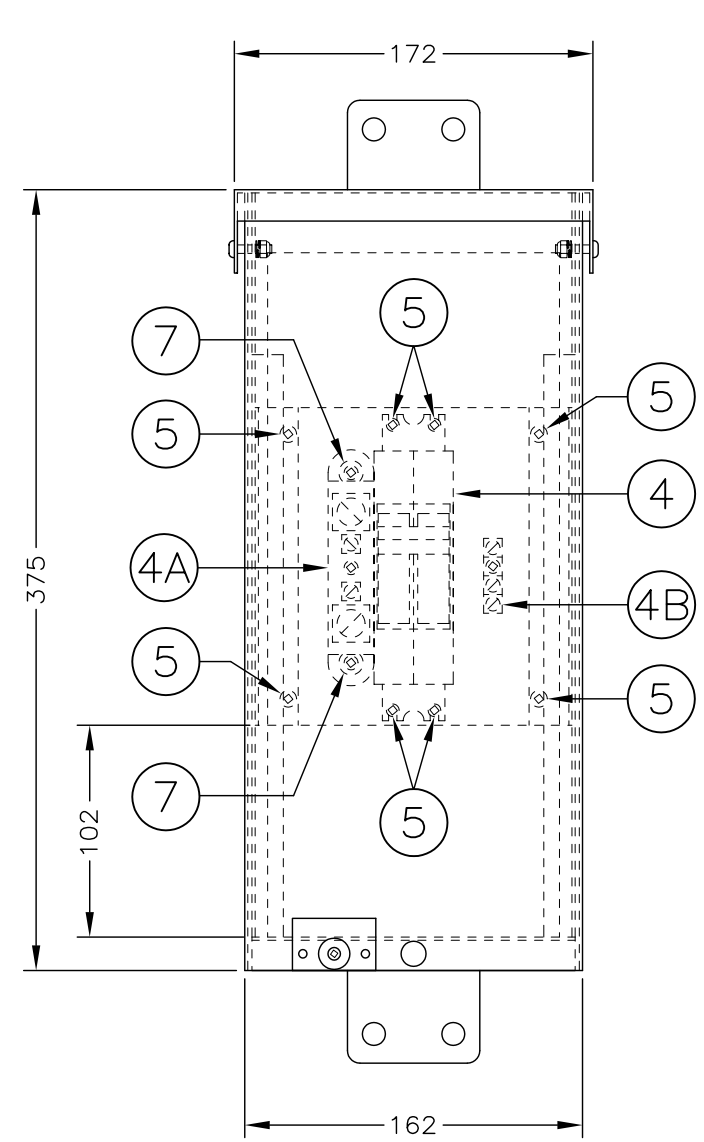

TOP VIEW

FRONT VIEW

SIDE VIEW

PANEL

SEE DRAWING MS402.1 FOR NOTES

SCALE 1:4

DIMENSIONS FOR REFERENCE ONLY
MANUFACTURER TO VERIFY FOR PROPER FIT

100A-120/240V SERVICE DISCONNECT PANEL
DETAILS