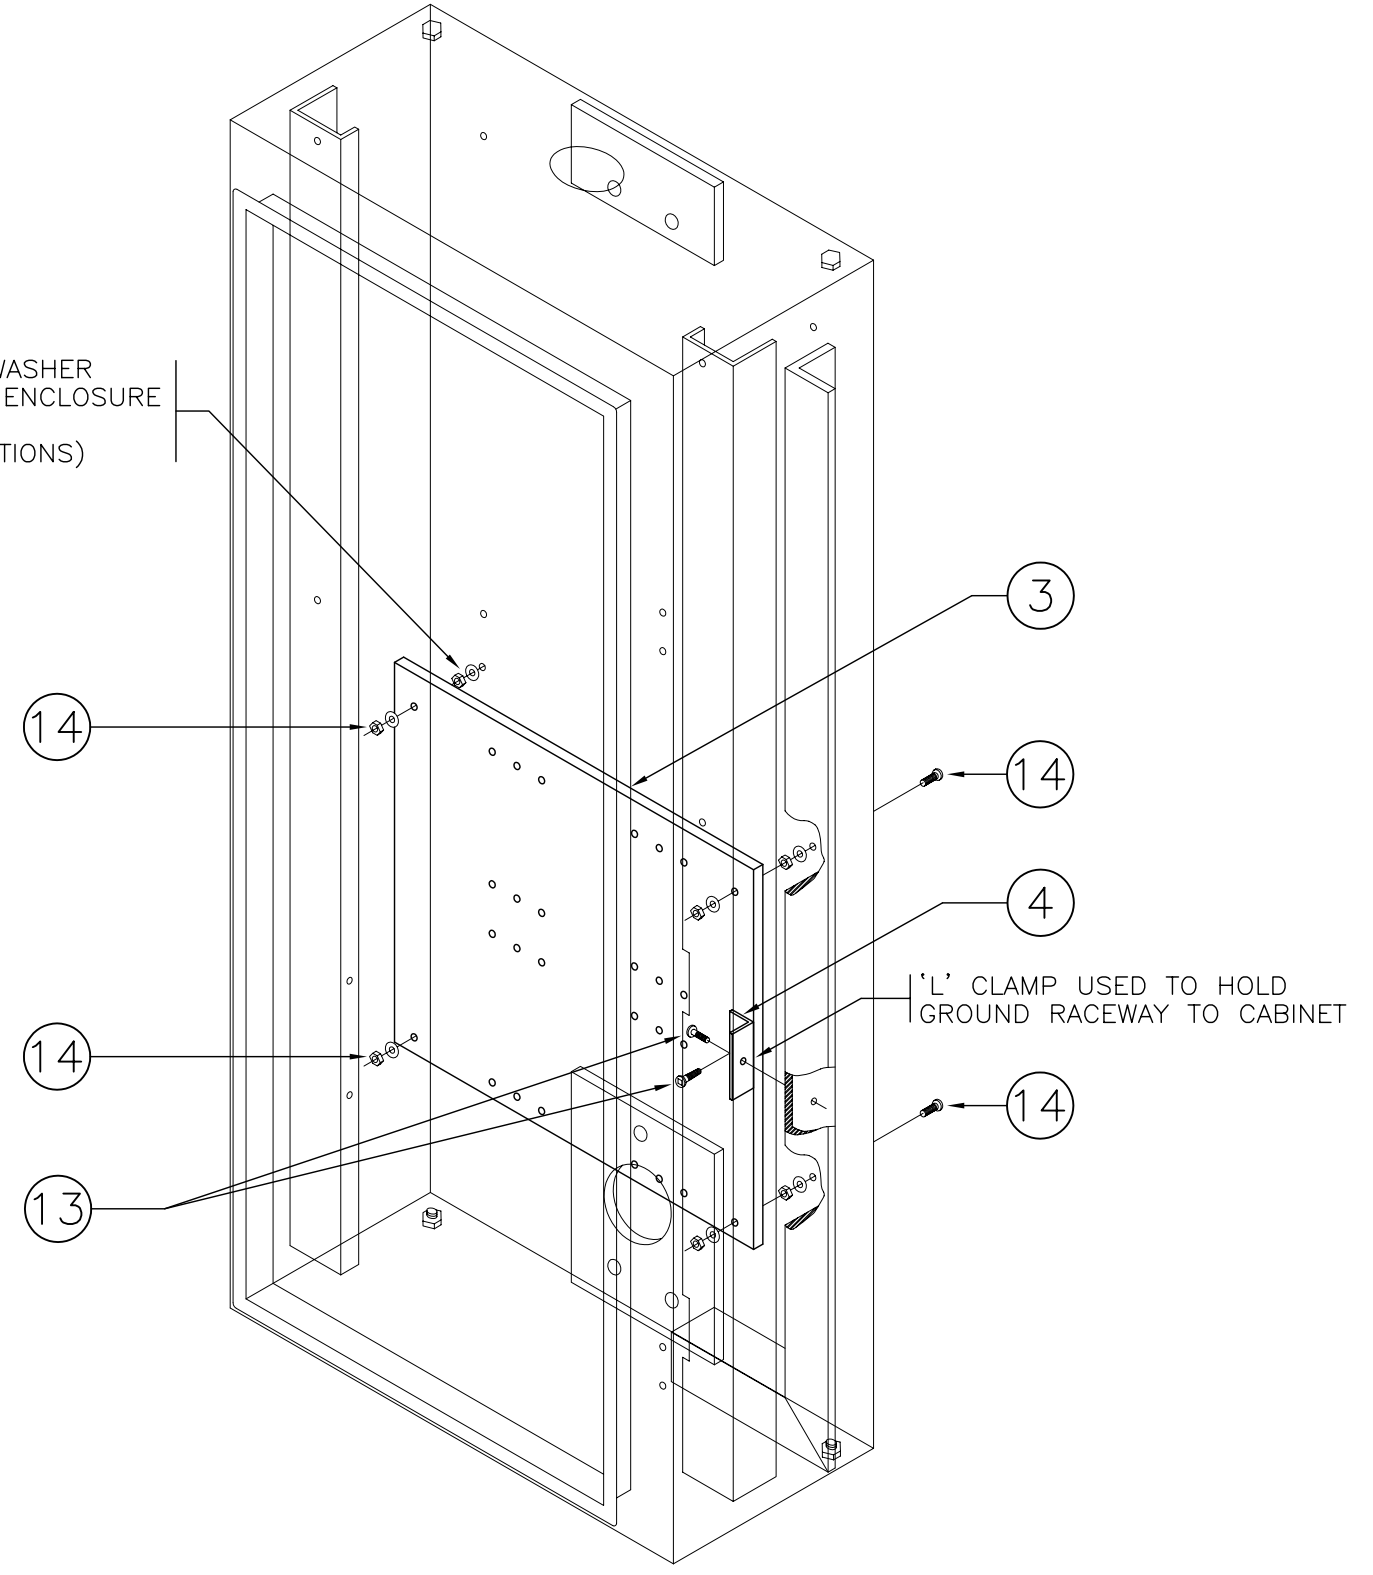

NUT AND STAR WASHER
BETWEEN PANEL ENCLOSURE
AND PLATE
(TYPICAL 4 LOCATIONS)

ASSEMBLY VIEW

SEE DRAWING MS401.1 FOR NOTES

NOT TO SCALE

100A-120/240V SERVICE/DISTRIBUTION PANEL
DETAILS