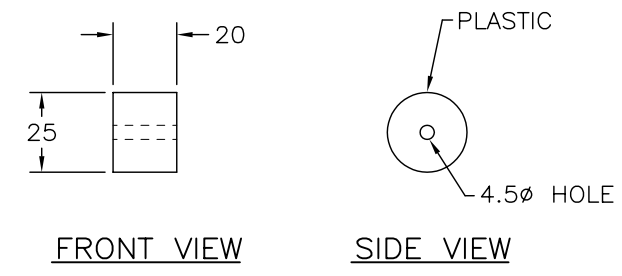

ITEM 12B
(DOOR LOCK RAIL)

SEE DRAWING MS401.1 FOR NOTES
SCALE 1:2.5

ITEM 12C
(DOOR RAIL PIVOT BRACKET)

ITEM 12I
(PLASTIC WHEEL)

A DIMENSIONS FOR REFERENCE ONLY
MANUFACTURER TO VERIFY FOR PROPER FIT

100A-120/240V SERVICE/DISTRIBUTION PANEL
DETAILS