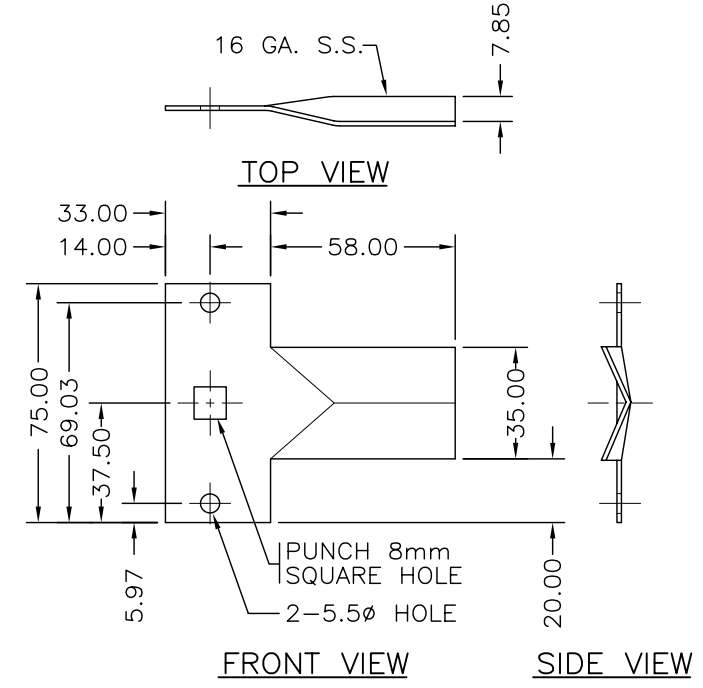

ITEM 12B
(DOOR LOCK RAIL)

SEE DRAWING MS401.1 FOR NOTES
SCALE 1:2.5

ITEM 12C
(DOOR RAIL PIVOT BRACKET)

ITEM 12I
(PLASTIC WHEEL)

A DIMENSIONS FOR REFERENCE ONLY
MANUFACTURER TO VERIFY FOR PROPER FIT

100A-120/240V SERVICE/DISTRIBUTION PANEL
DETAILS