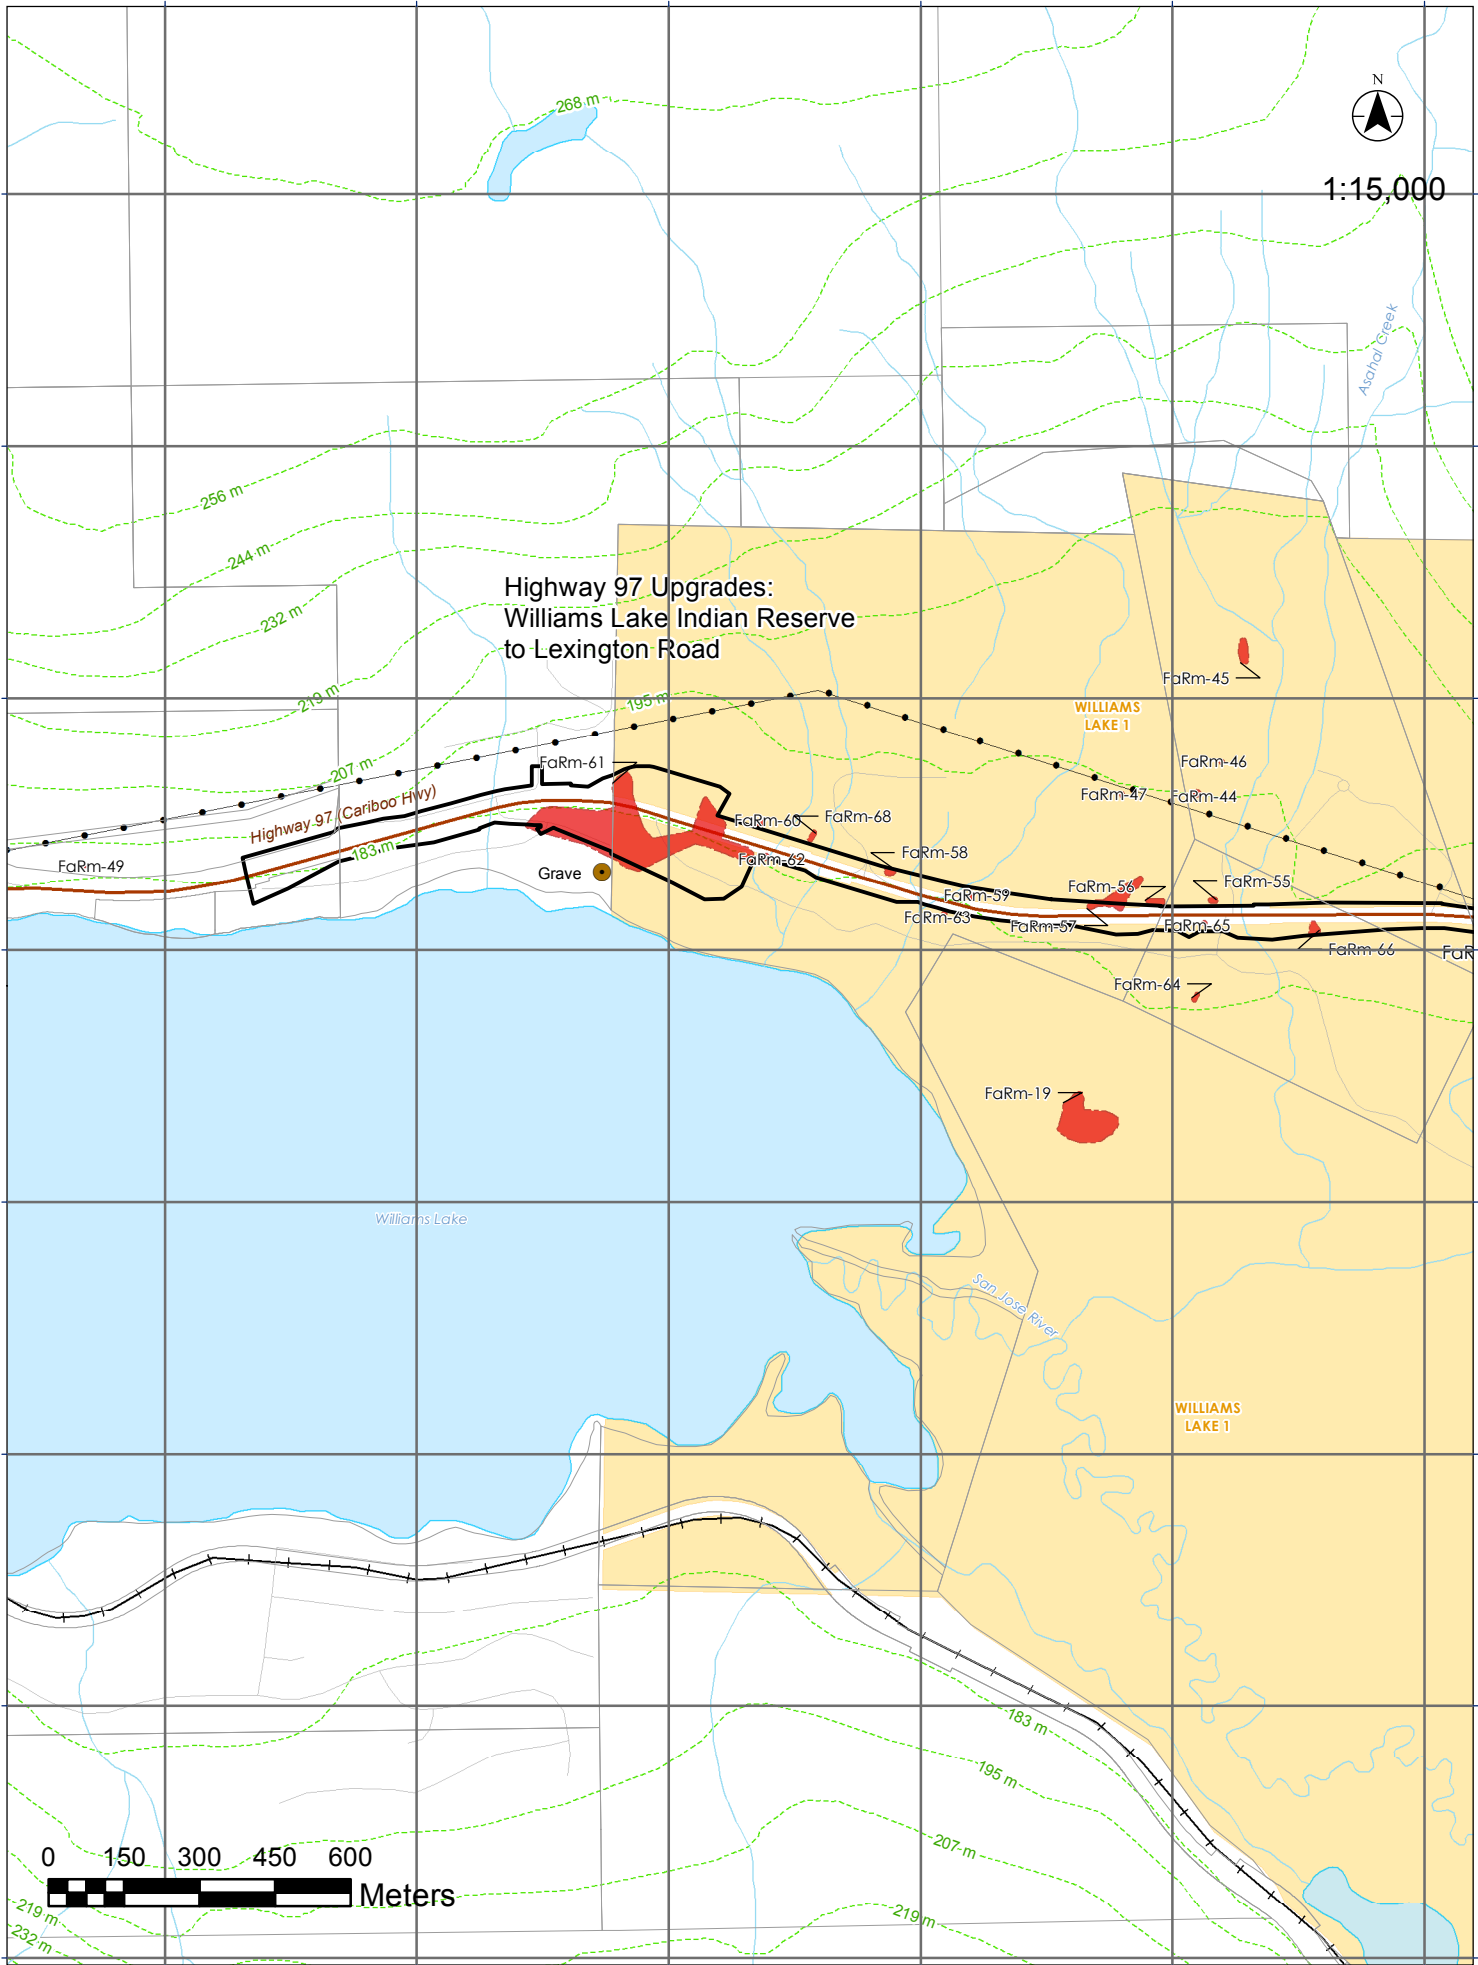

### Highway 97 Upgrades: Williams Lake Indian Reserve to Lexington Road

Highway 97 (Cariboo Hwy)

WILLIAMS LAKE 1

WILLIAMS LAKE 1

Grave

0

150

300

450

600

Meters