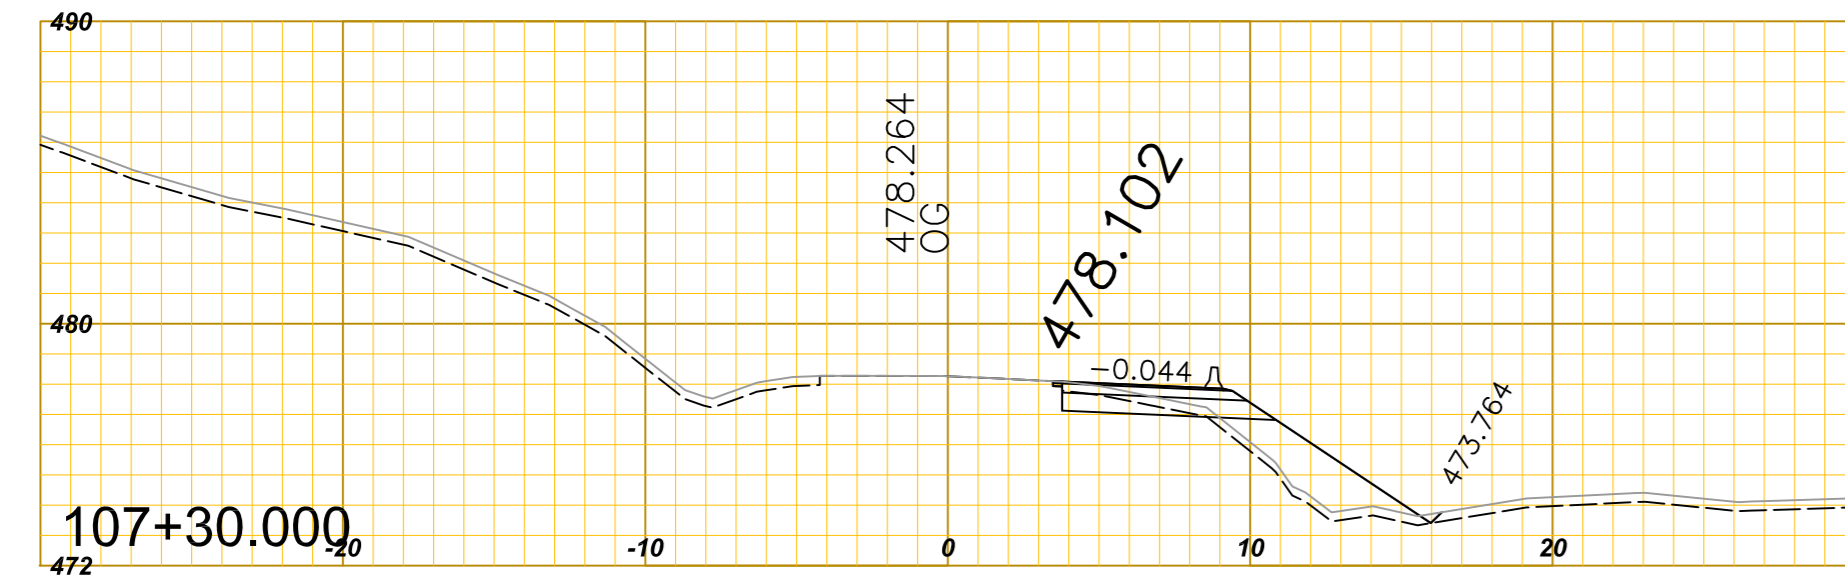

HIGHWAY No. 37 - GAMMA CREEK CULVERT REPLACEMENT

SCALE: 1:250

HIGHWAY No. 37 - GAMMA CREEK CULVERT REPLACEMENT

SCALE: 1:250