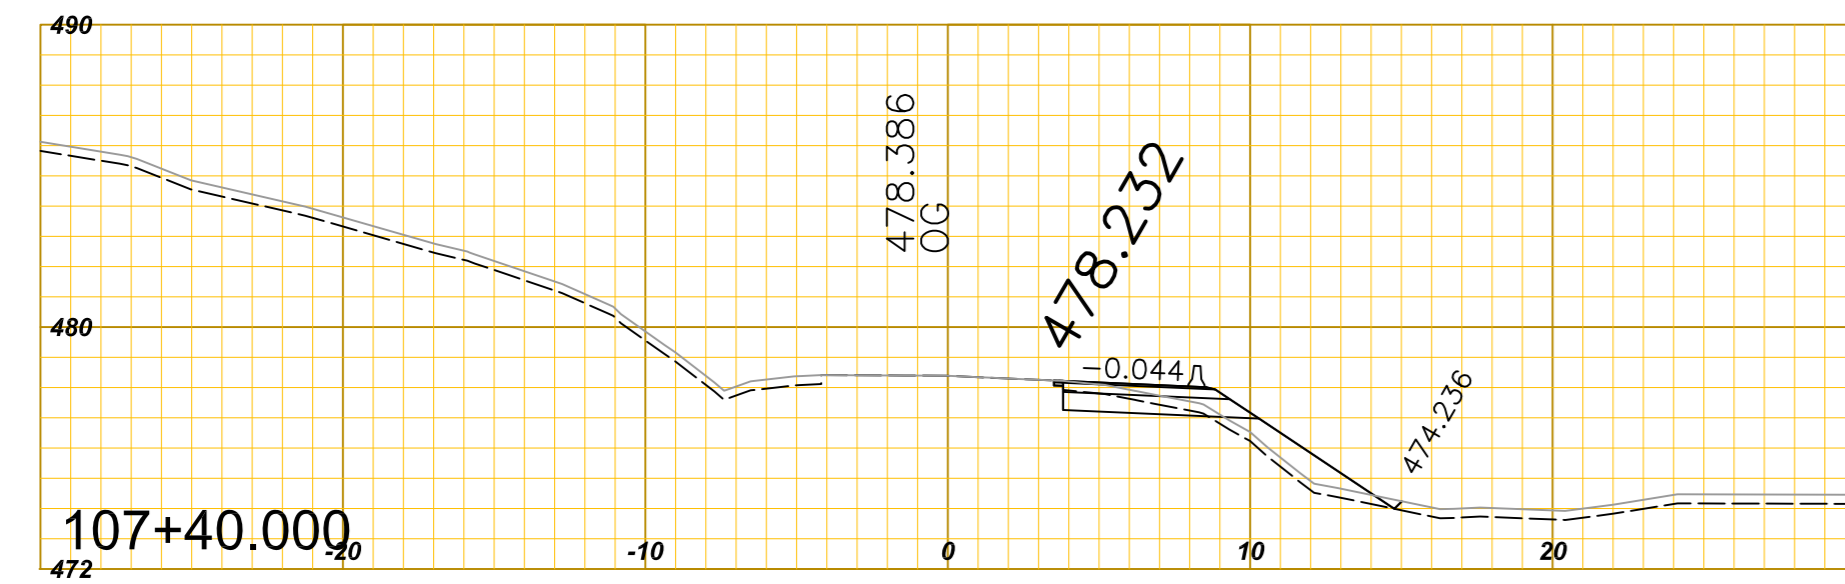

HIGHWAY No. 37 - GAMMA CREEK CULVERT REPLACEMENT

SCALE: 1:250

HIGHWAY No. 37 - GAMMA CREEK CULVERT REPLACEMENT

SCALE: 1:250