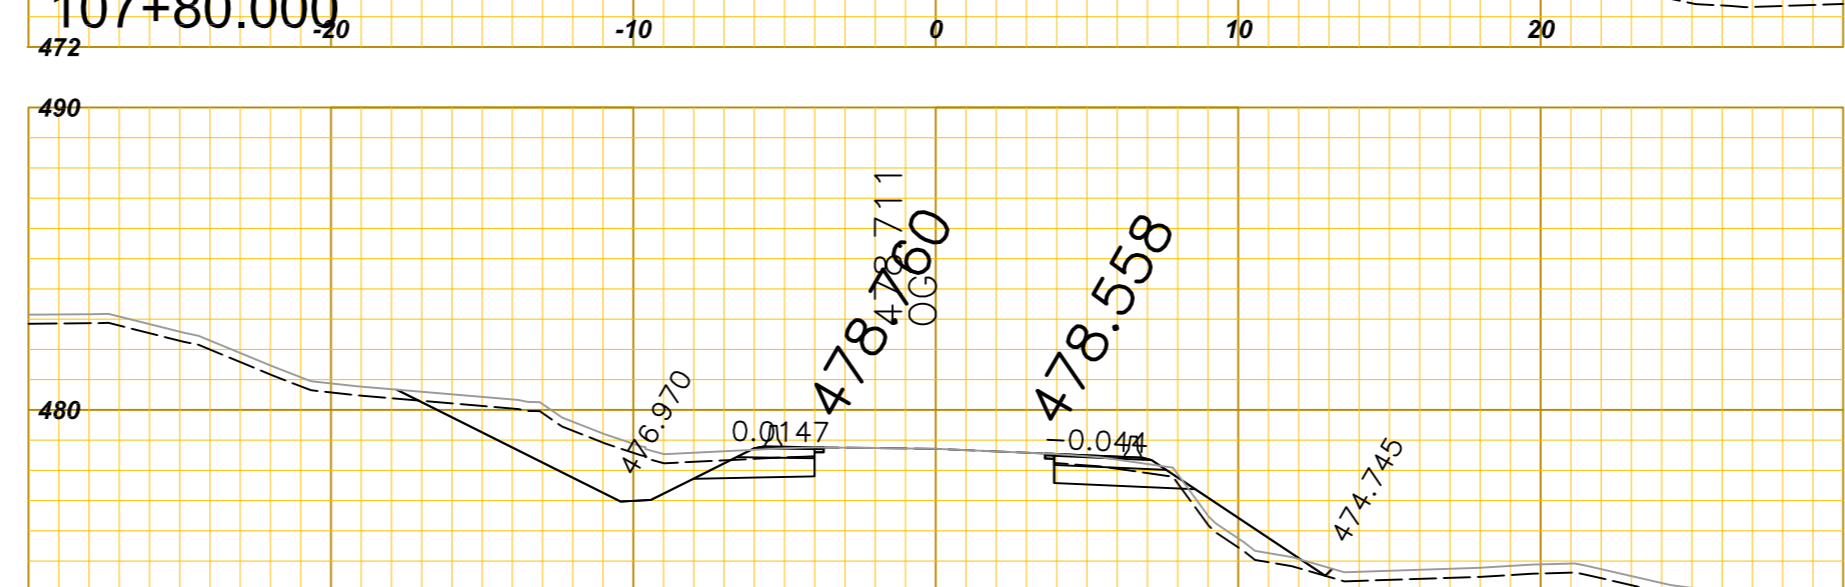

HIGHWAY No. 37 - GAMMA CREEK CULVERT REPLACEMENT

SCALE: 1:250

HIGHWAY No. 37 - GAMMA CREEK CULVERT REPLACEMENT

SCALE: 1:250