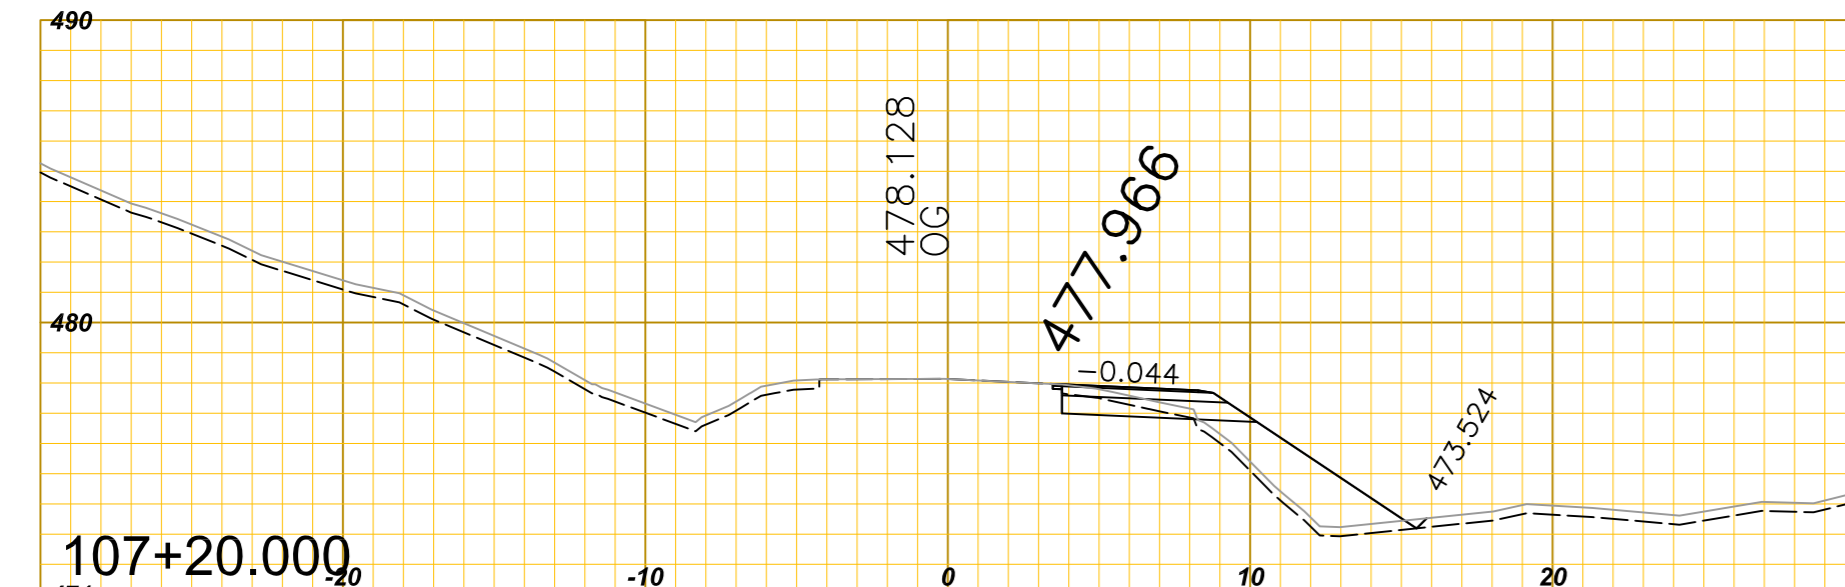

HIGHWAY No. 37 - GAMMA CREEK CULVERT REPLACEMENT

SCALE: 1:250

HIGHWAY No. 37 - GAMMA CREEK CULVERT REPLACEMENT

SCALE: 1:250