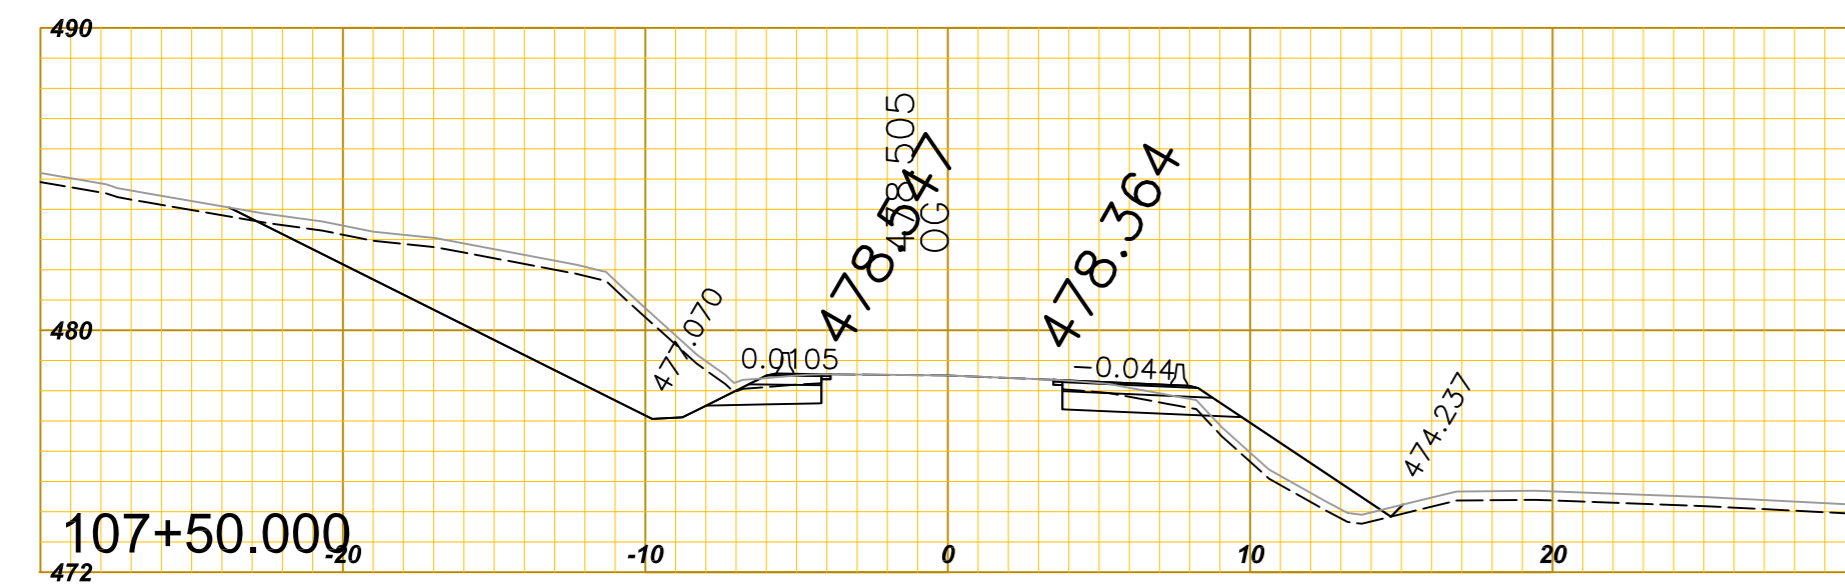

HIGHWAY No. 37 - GAMMA CREEK CULVERT REPLACEMENT

SCALE: 1:250

HIGHWAY No. 37 - GAMMA CREEK CULVERT REPLACEMENT

SCALE: 1:250