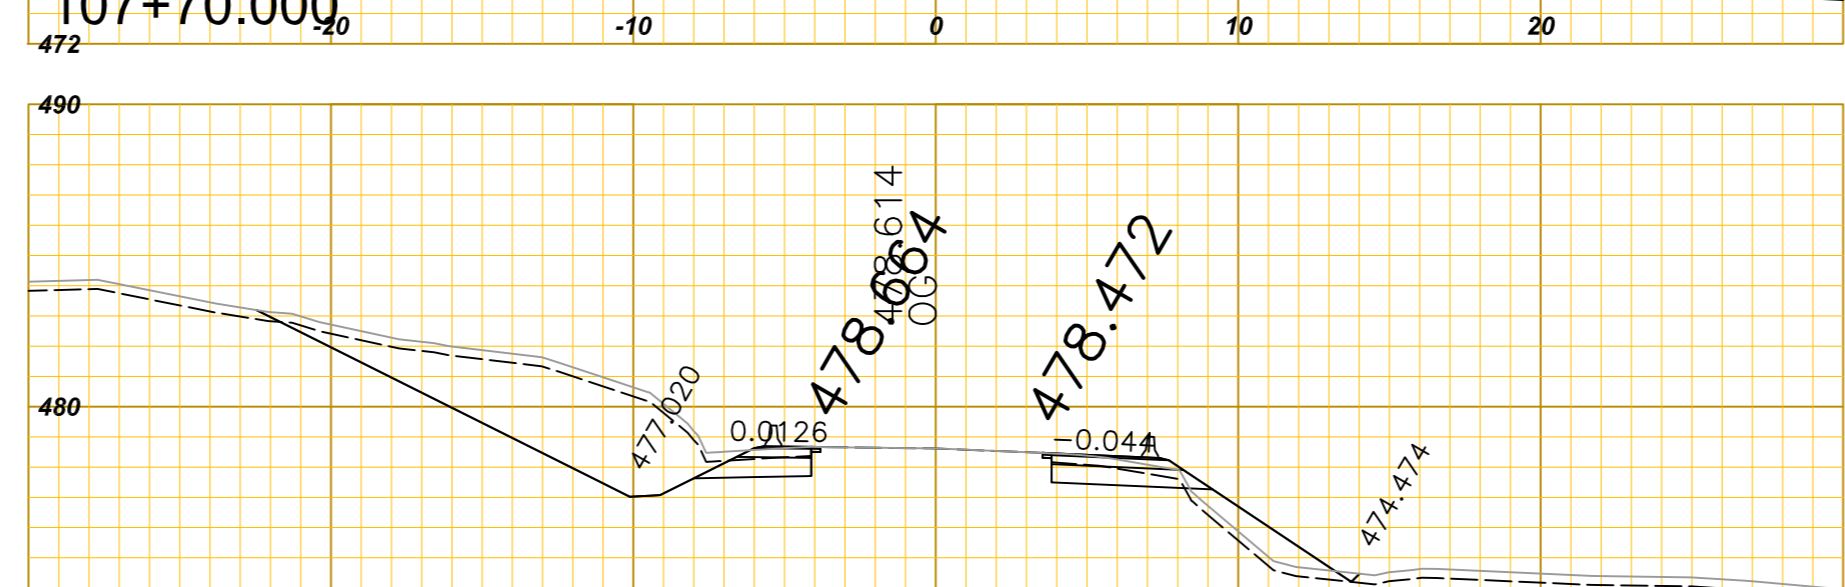

HIGHWAY No. 37 - GAMMA CREEK CULVERT REPLACEMENT

SCALE: 1:250

HIGHWAY No. 37 - GAMMA CREEK CULVERT REPLACEMENT

SCALE: 1:250