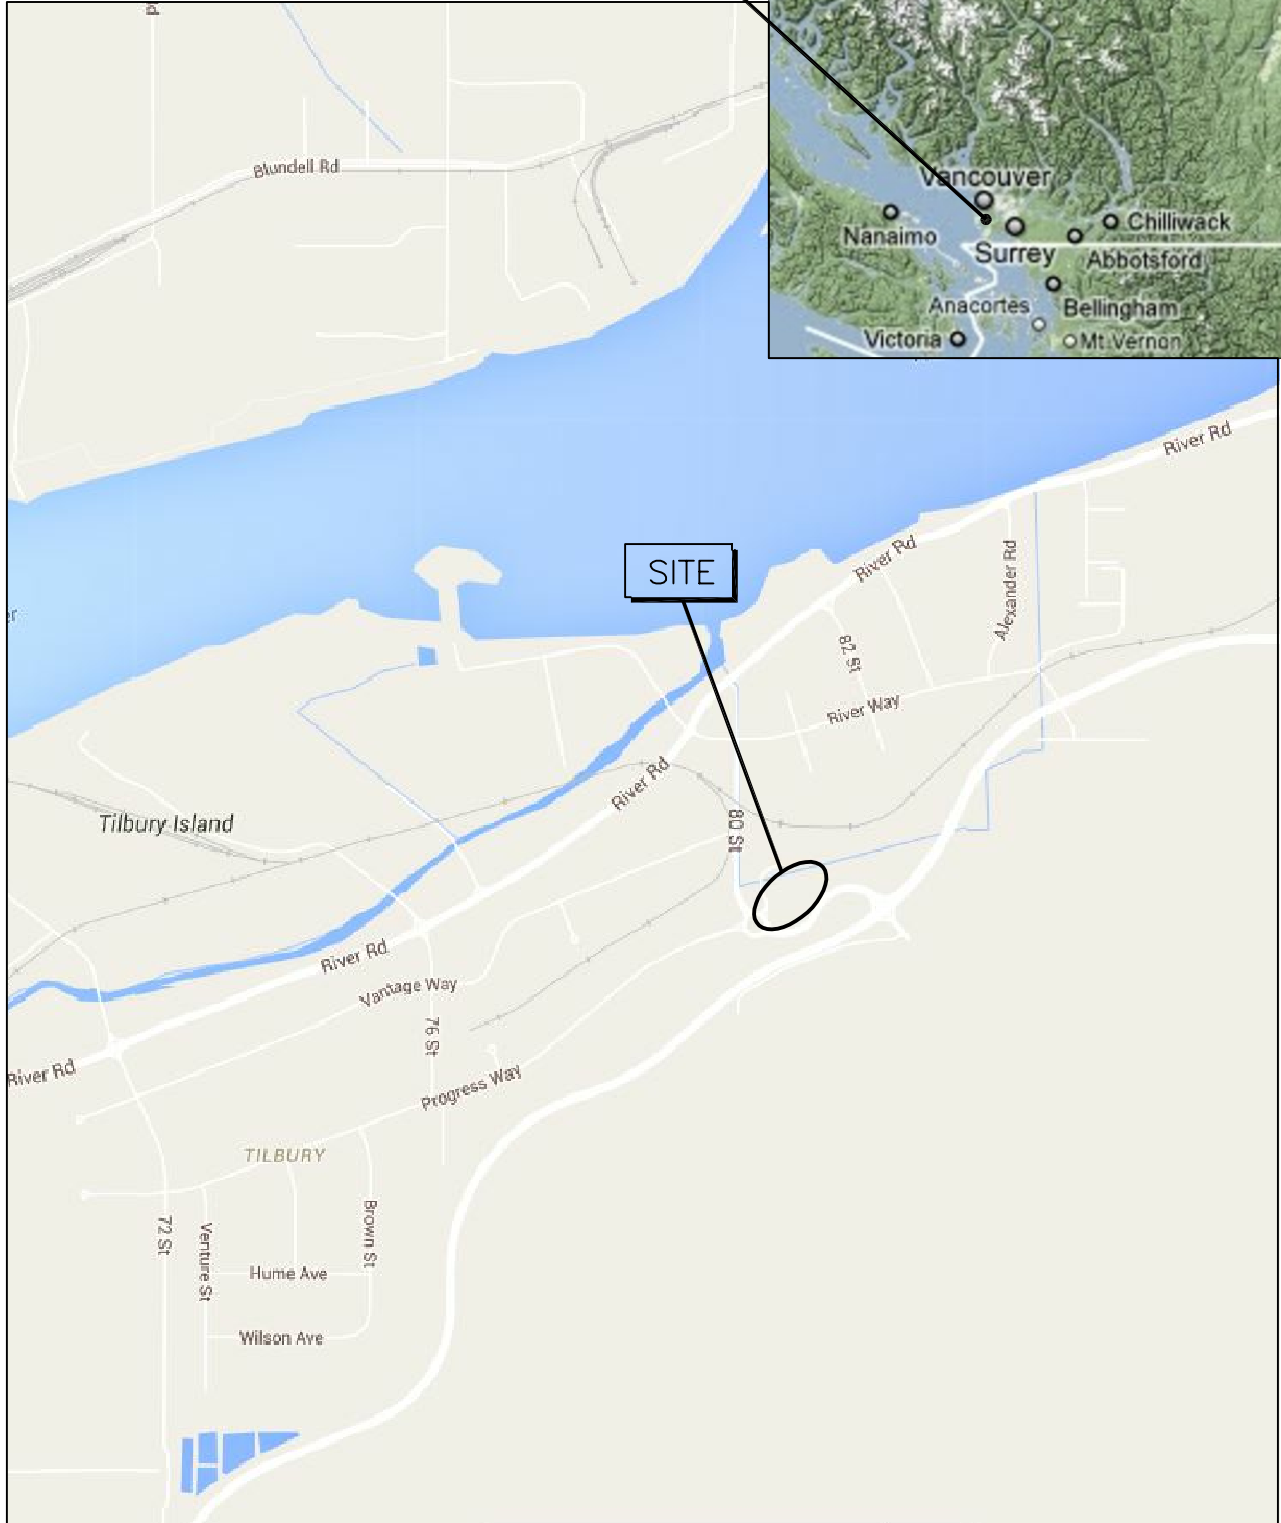

MAP LOCATION

LOCATION PLAN

REFERENCE: GOOGLE MAPS

SCALE: N.T.S.

MINISTRY OF TRANSPORTATION
& INFRASTRUCTURE

LOCATION PLAN
7590 80 STREET
DELTA, BC

date:	scale:
JAN 17	N.T.S.
drawn:	checked:
GM	DM
file:	issue:
975aDSI-1	A
drawing no:	FIGURE 1